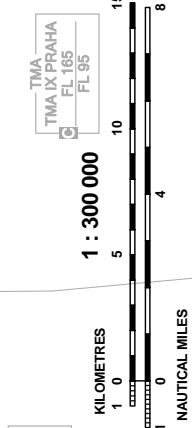

**RNAV STANDARD ARRIVAL
CHART INSTRUMENT
(STAR) - ICAO**

KARLOVY VARY APPROACH / RADAR	118.650
KARLOVY VARY TOWER	119.955
SUPPLEMENTARY FREQ TWR	121.230
KARLOVY VARY ATIS	122.905
EMERGENCY FREQ	118.955
	121.500

**KARLOVY VARY
RWY 11**

STAR segments outside TMA Karlovy
Vary cross through airspace "Class E"
below FL 95

TRANSITION ALTITUDE
5000

Change: routes DESIG., speed limit KV114

VAR 3°E 2013