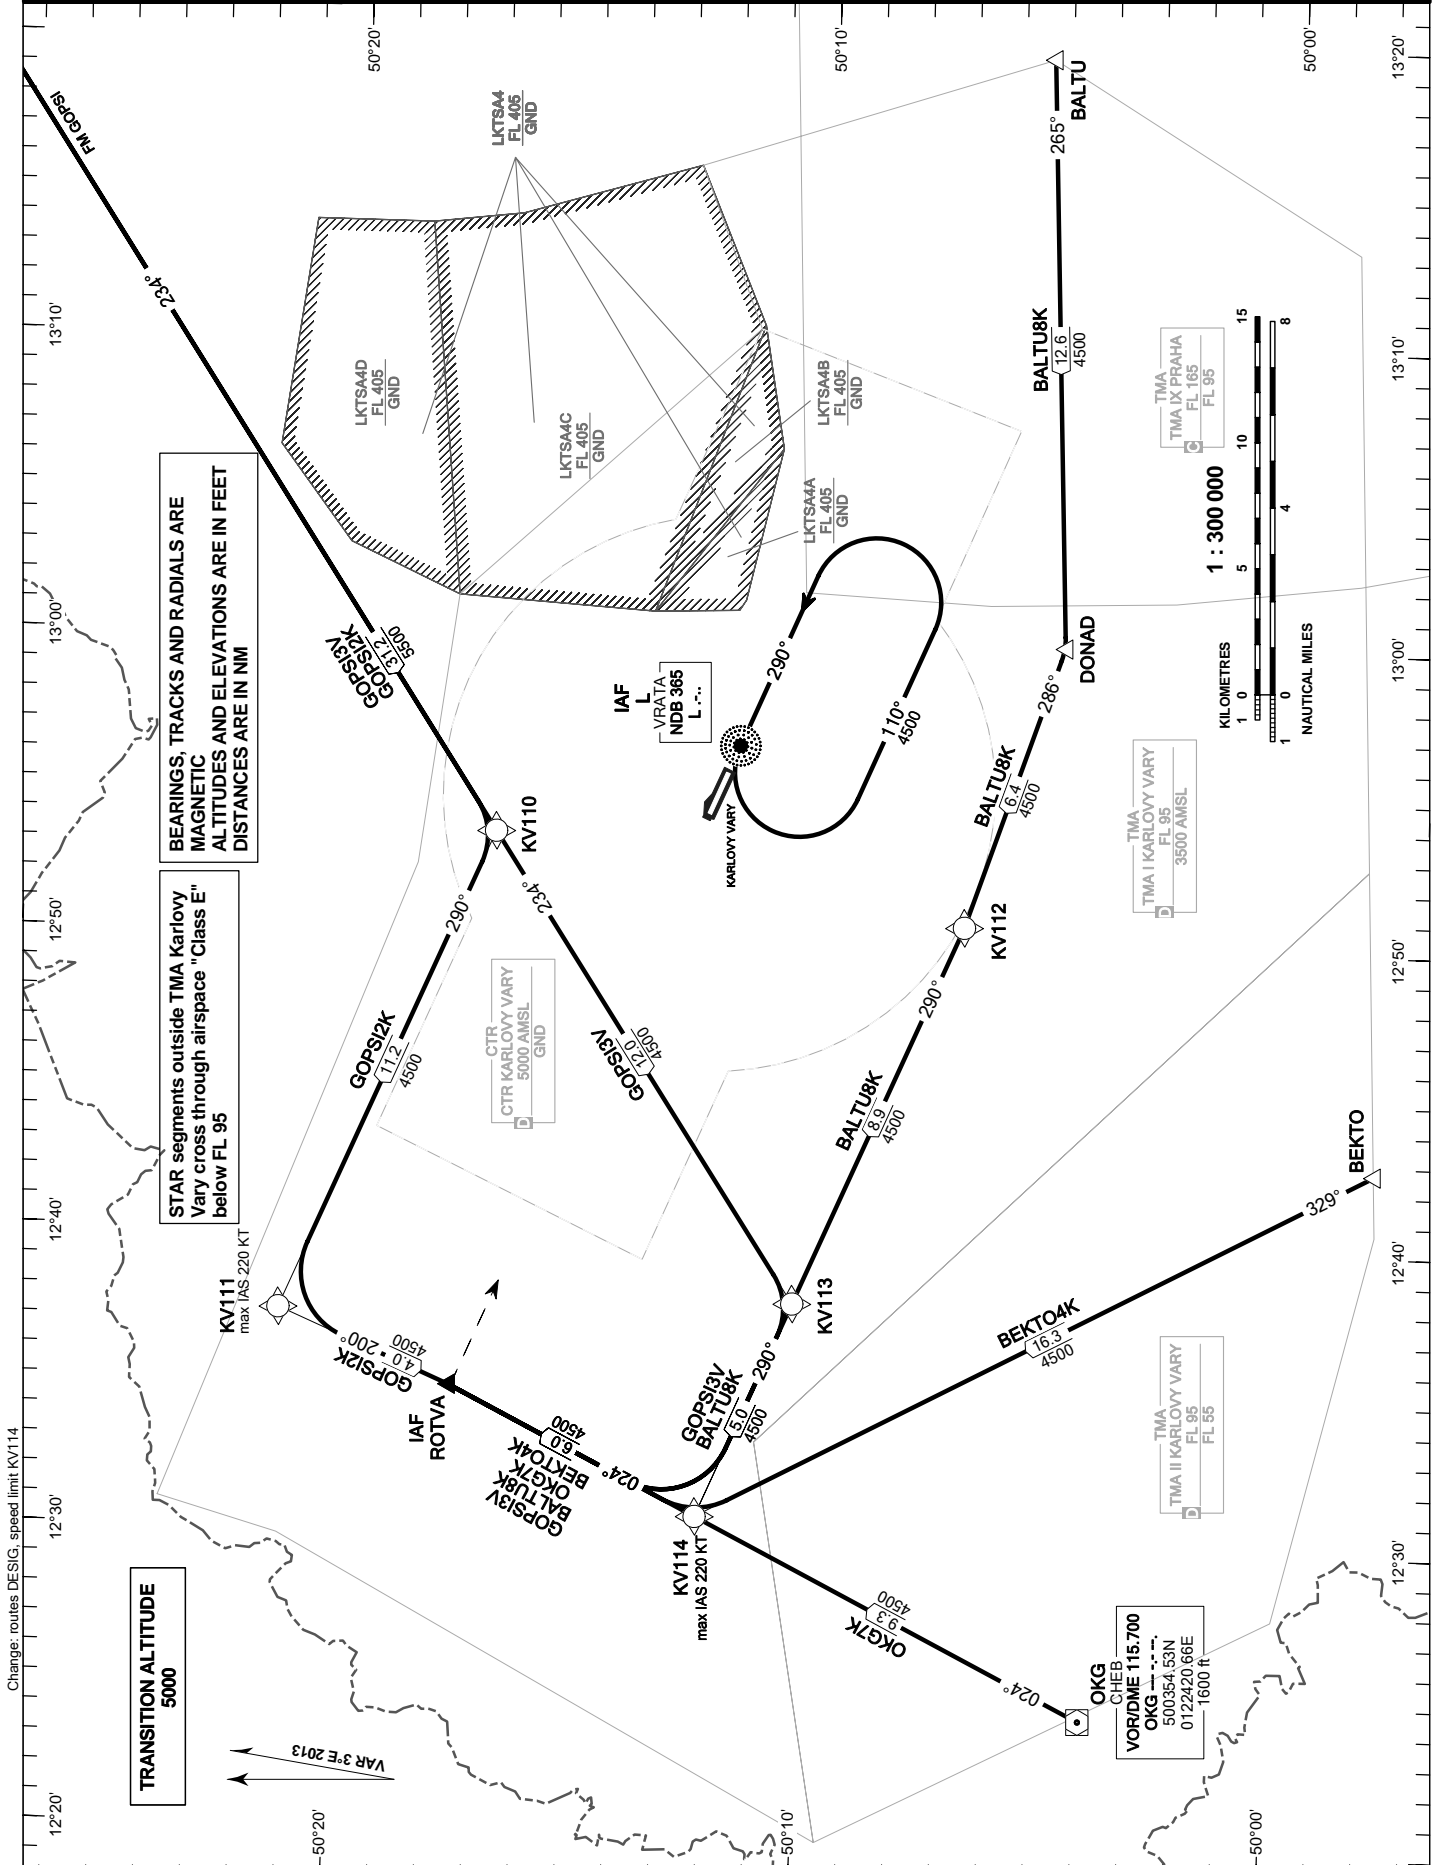

**RNAV STANDARD ARRIVAL
CHART INSTRUMENT
(STAR) - ICAO**

KARLOVY VARY APPROACH / RADAR	118.650
KARLOVY VARY TOWER	119.955
SUPPLEMENTARY FREQ TWR	121.230
KARLOVY VARY ATIS	122.905
EMERGENCY FREQ	118.955
	121.500

**KARLOVY VARY
RWY 11**

STAR segments outside TMA Karlovy
Vary cross through airspace "Class E"
below FL 95

TRANSITION ALTITUDE
5000

Change: routes DESIG., speed limit KV114

VAR 3°E 2013