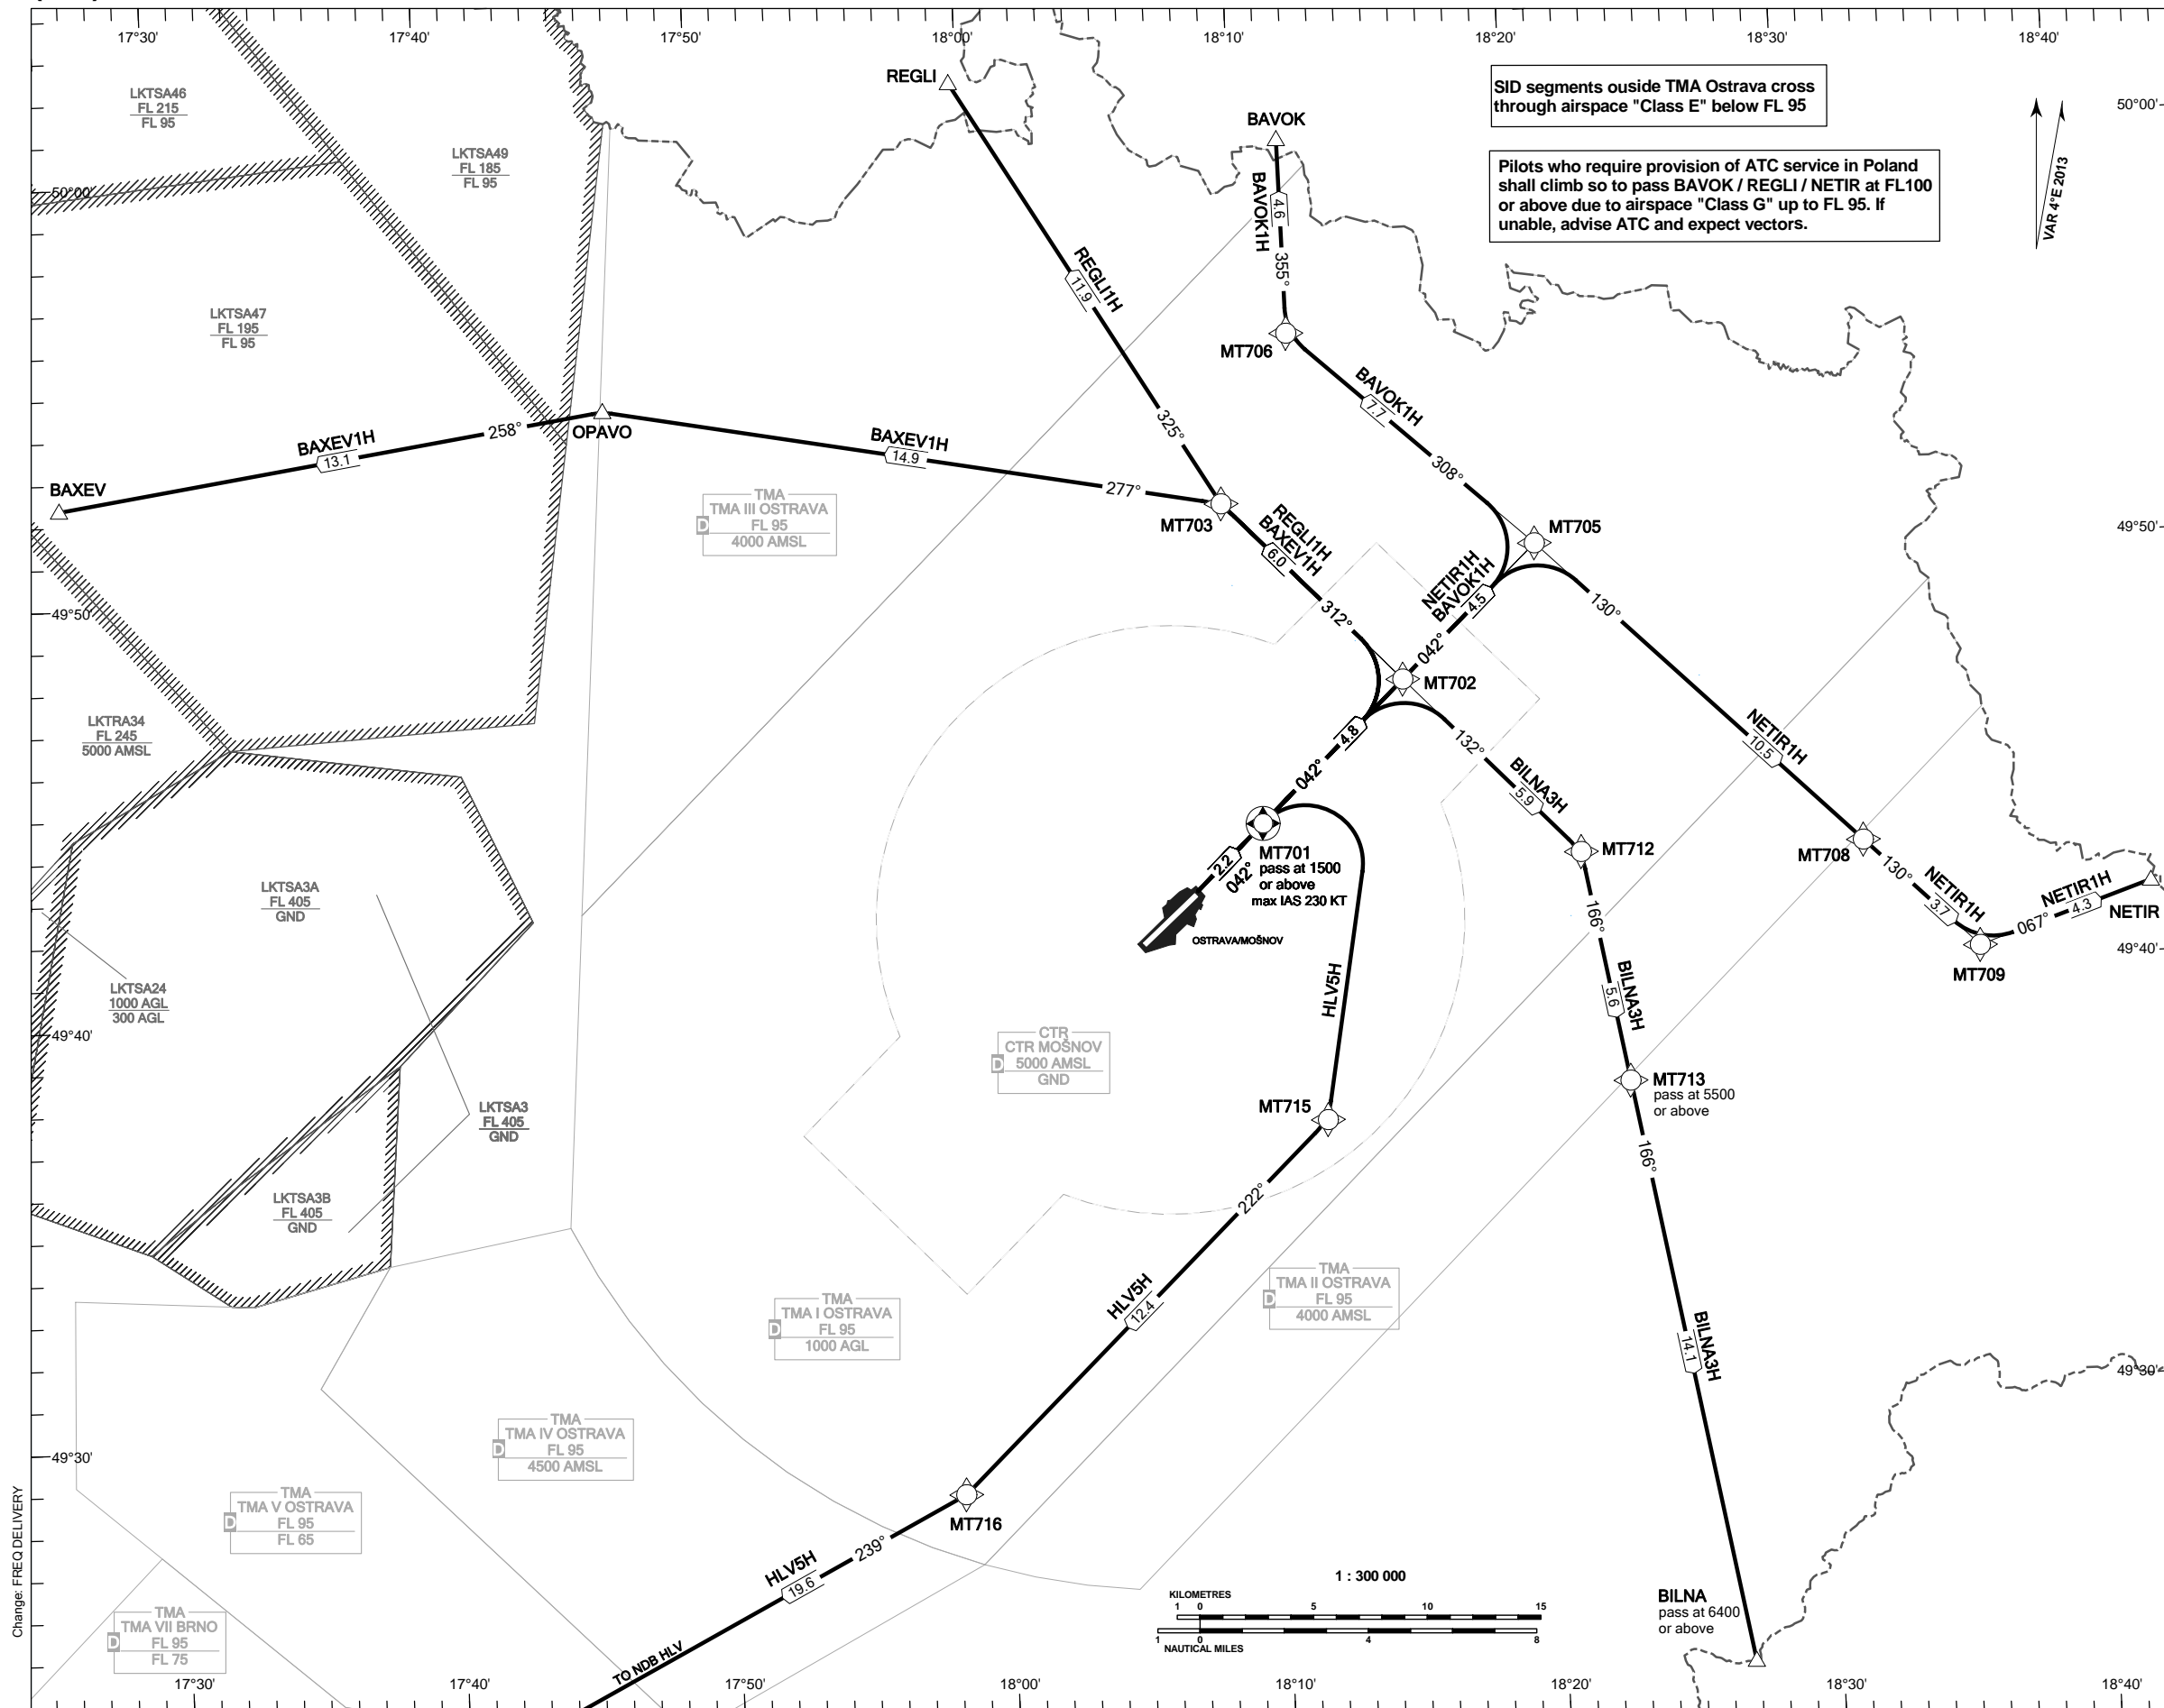

RNAV STANDARD DEPARTURE CHART INSTRUMENT

OSTRAVA/MOŠNOV

(SID) - ICAO

RNAV SID RWY 04

OSTRAVA APPROACH / RADAR	119.375
MOŠNOV DELIVERY	124.050
MOŠNOV TOWER	118.700
MOŠNOV ATIS	120.805
EMERGENCY FREQ	118.055
	121.500

MSA
VOR/DME OTA

BEARINGS, TRACKS AND RADIALS ARE MAGNETIC
ALTITUDES AND ELEVATIONS ARE IN FEET
DISTANCES ARE IN NM

TRANSITION ALTITUDE
5000