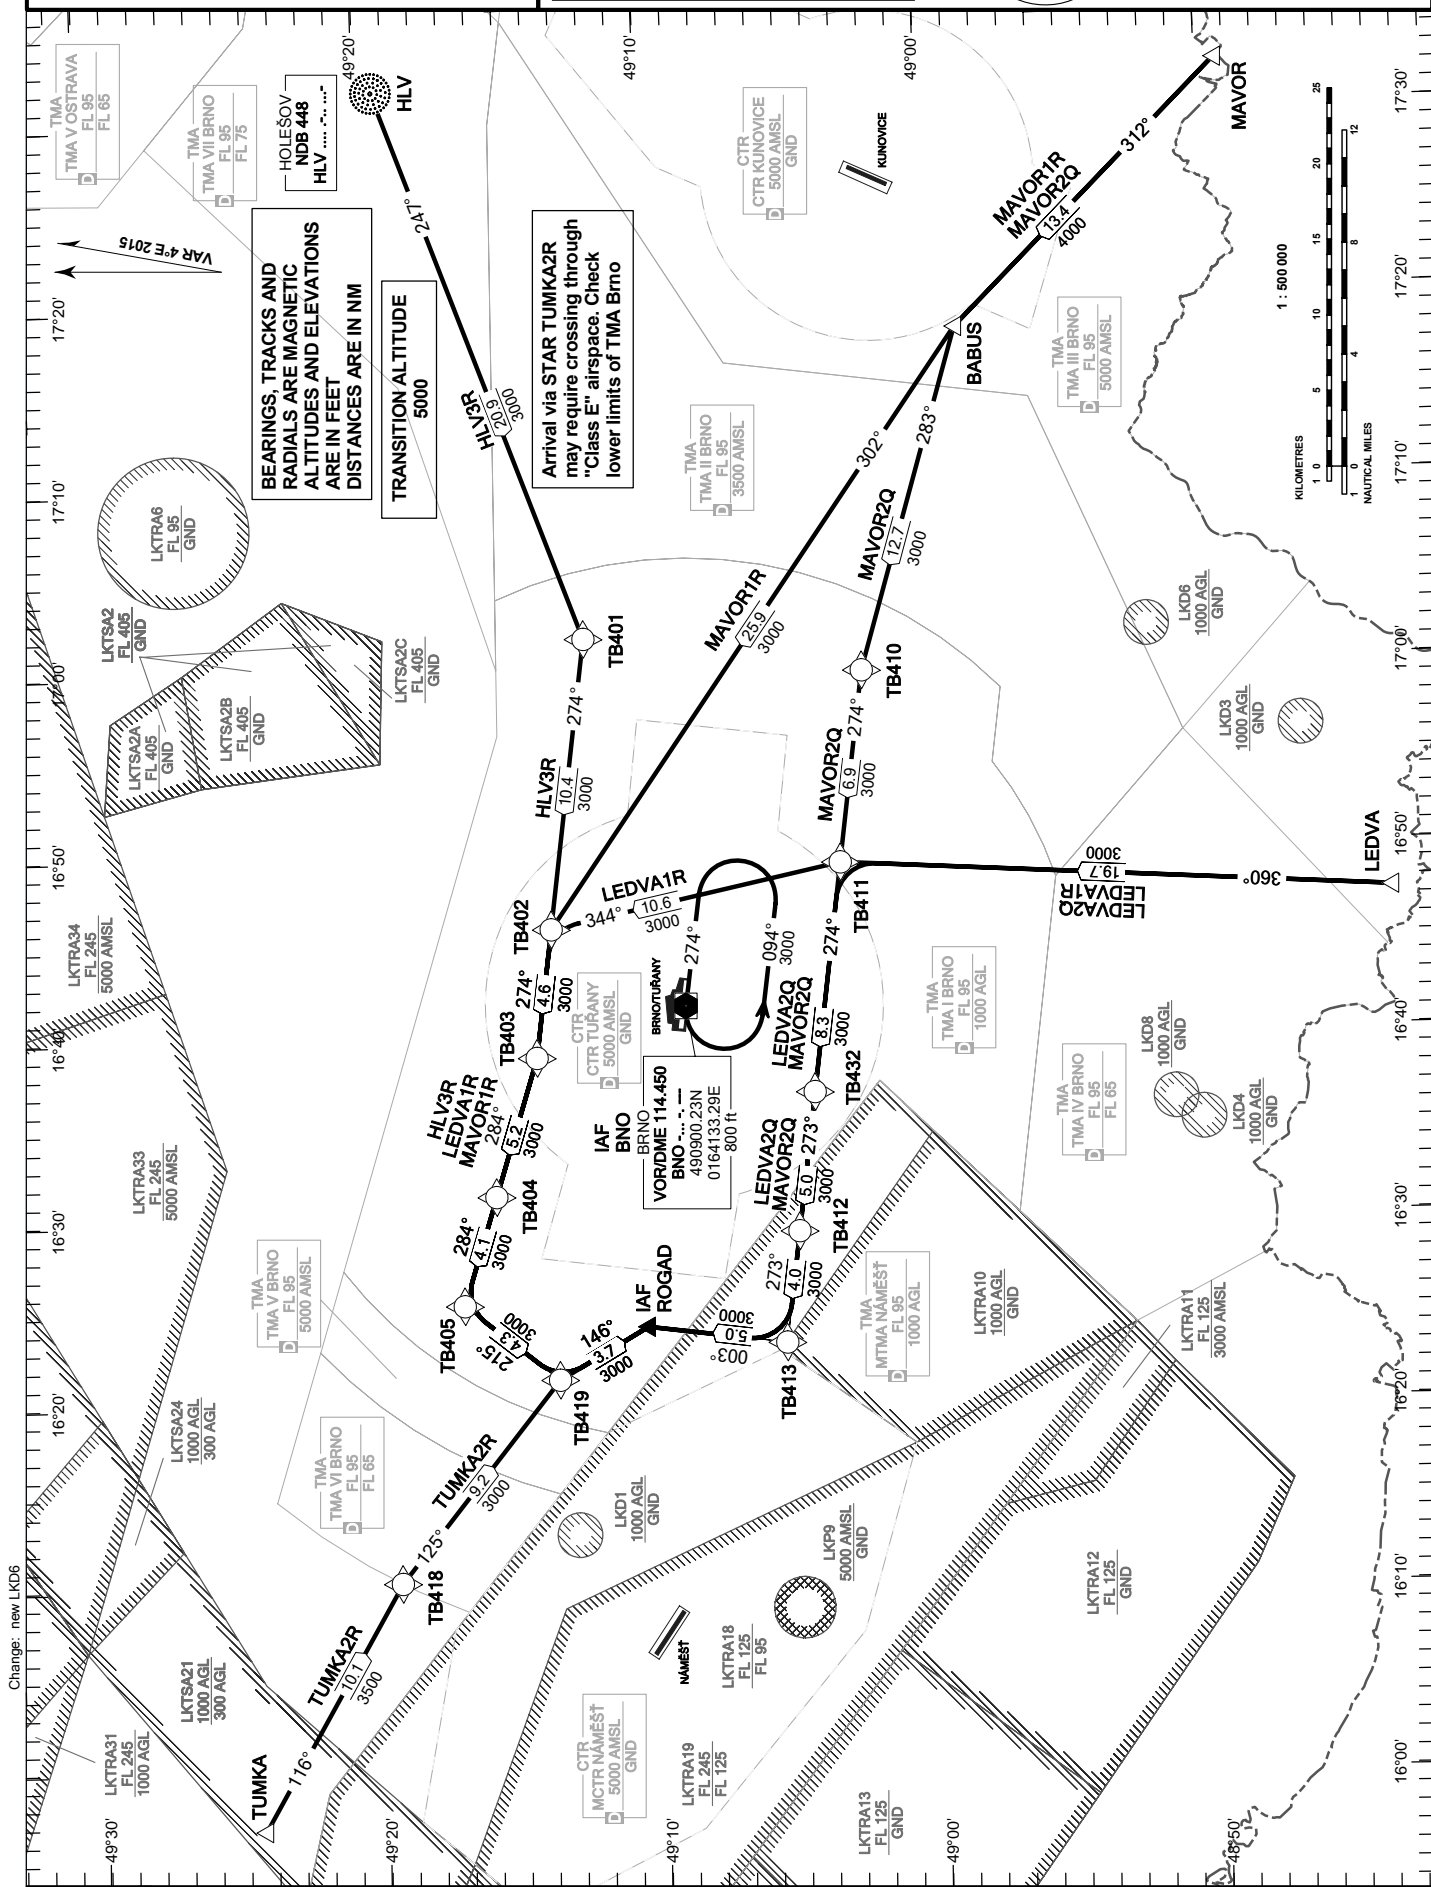

**RNAV STANDARD
ARRIVAL CHART
INSTRUMENT (STAR) - ICAO**

BRNO APPROACH / RADAR
127.350
120.555
TUŘANY TOWER
119.605
TUŘANY GROUND
125.430
TUŘANY ATIS
131.105
EMERGENCY FREQ
121.500

**BRNO/TUŘANY
RWY 09**

Change: new LKD6