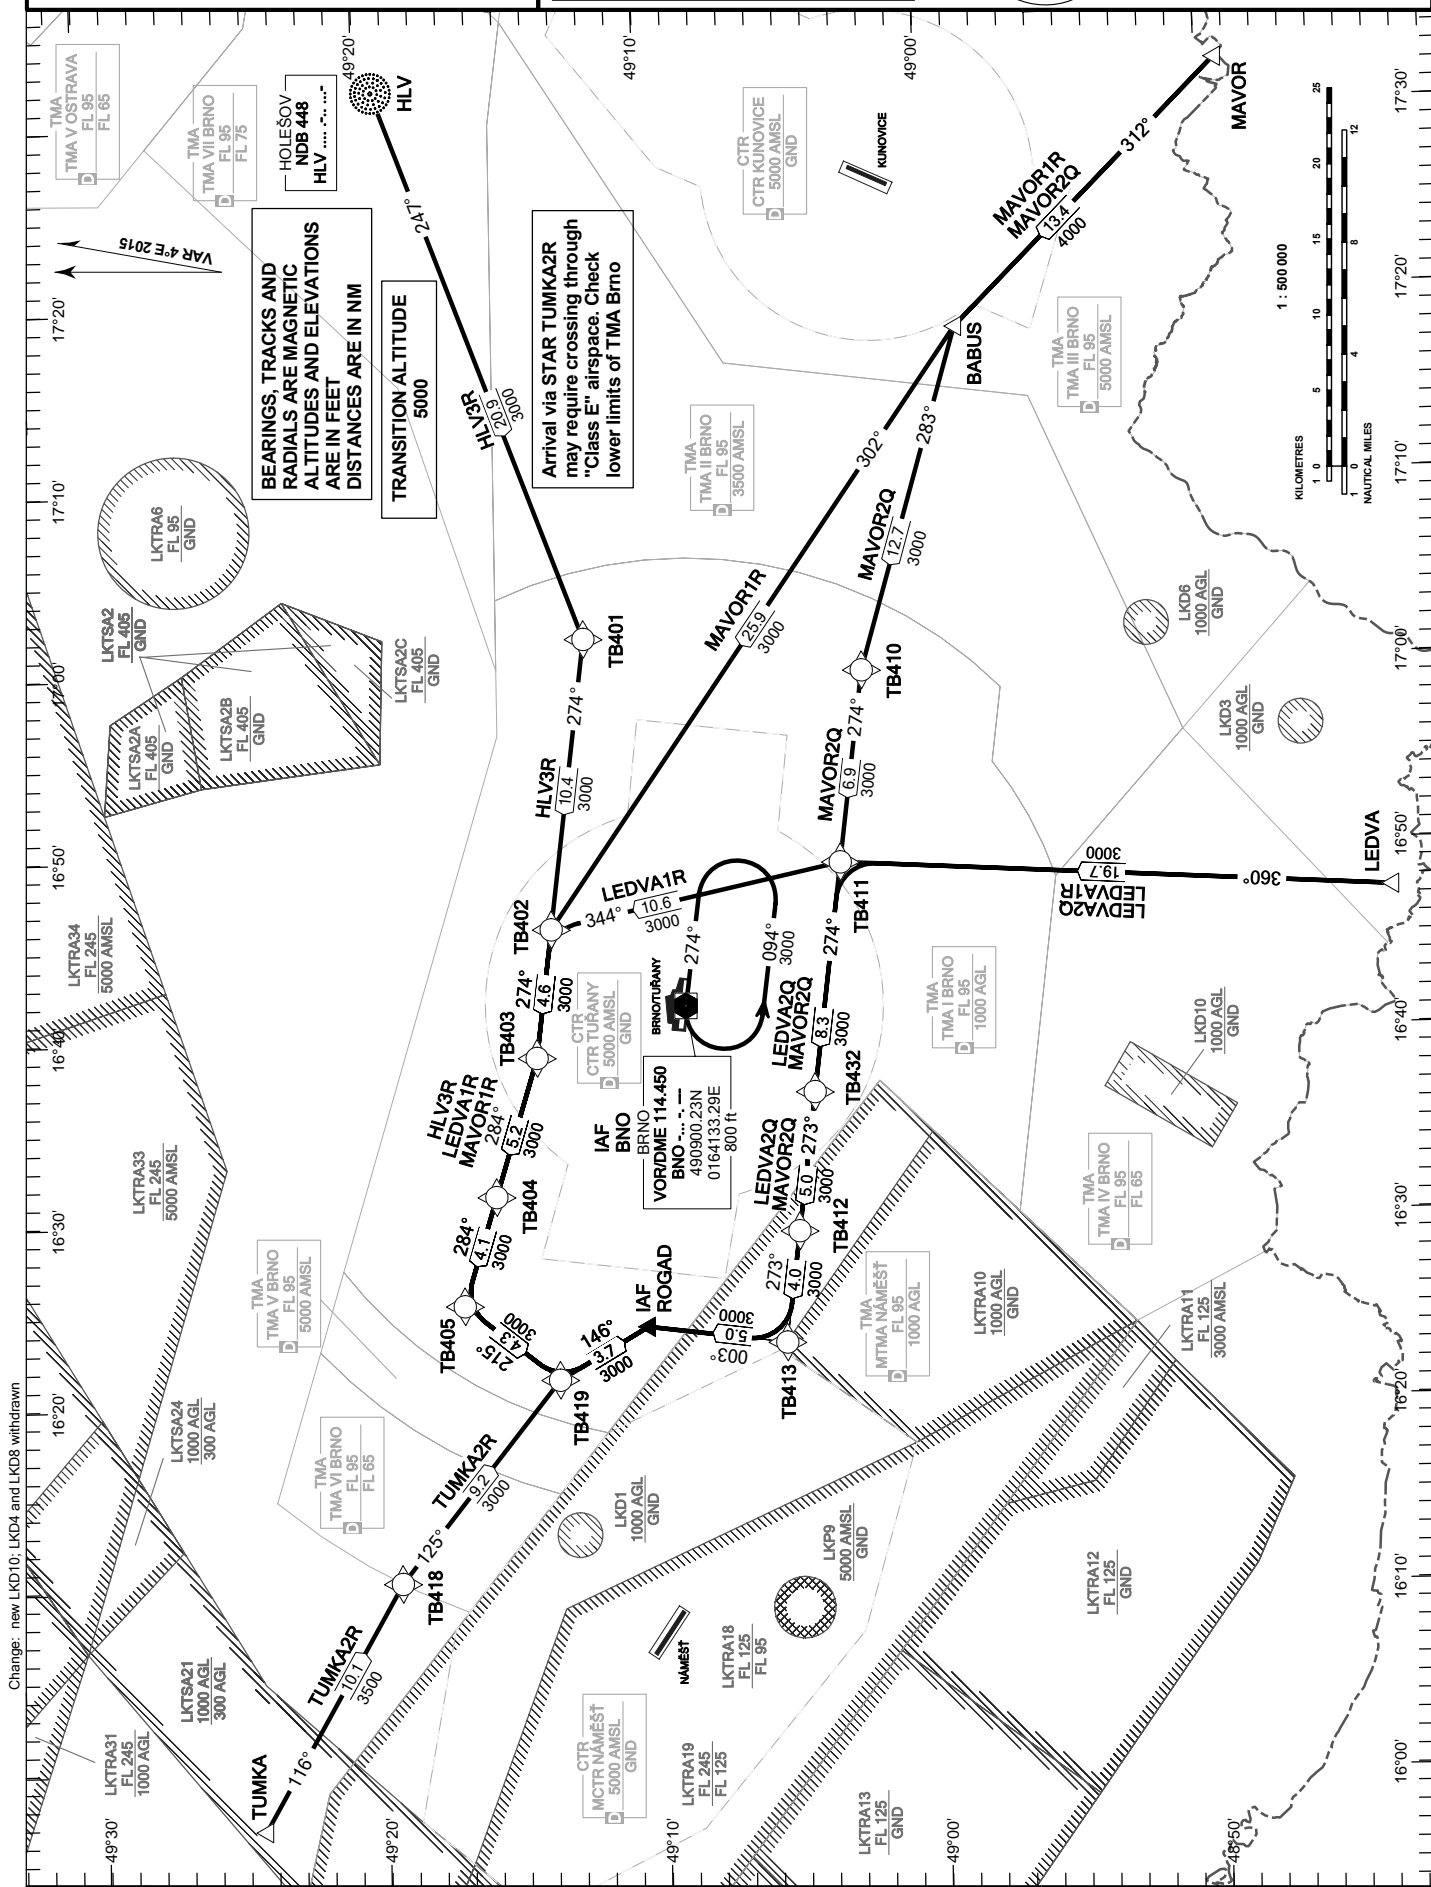

**RNAV STANDARD  
ARRIVAL CHART  
INSTRUMENT (STAR) - ICAO**

**BRNO APPROACH / RADAR** 127.350  
120.555  
**TUŘANY TOWER** 119.605  
**TUŘANY GROUND** 125.430  
**TUŘANY ATIS** 131.105  
**EMERGENCY FREQ** 121.500

**BRNO/TUŘANY  
RWY 09**

Change: new LKD10, LKD4 and LKD8 withdrawn