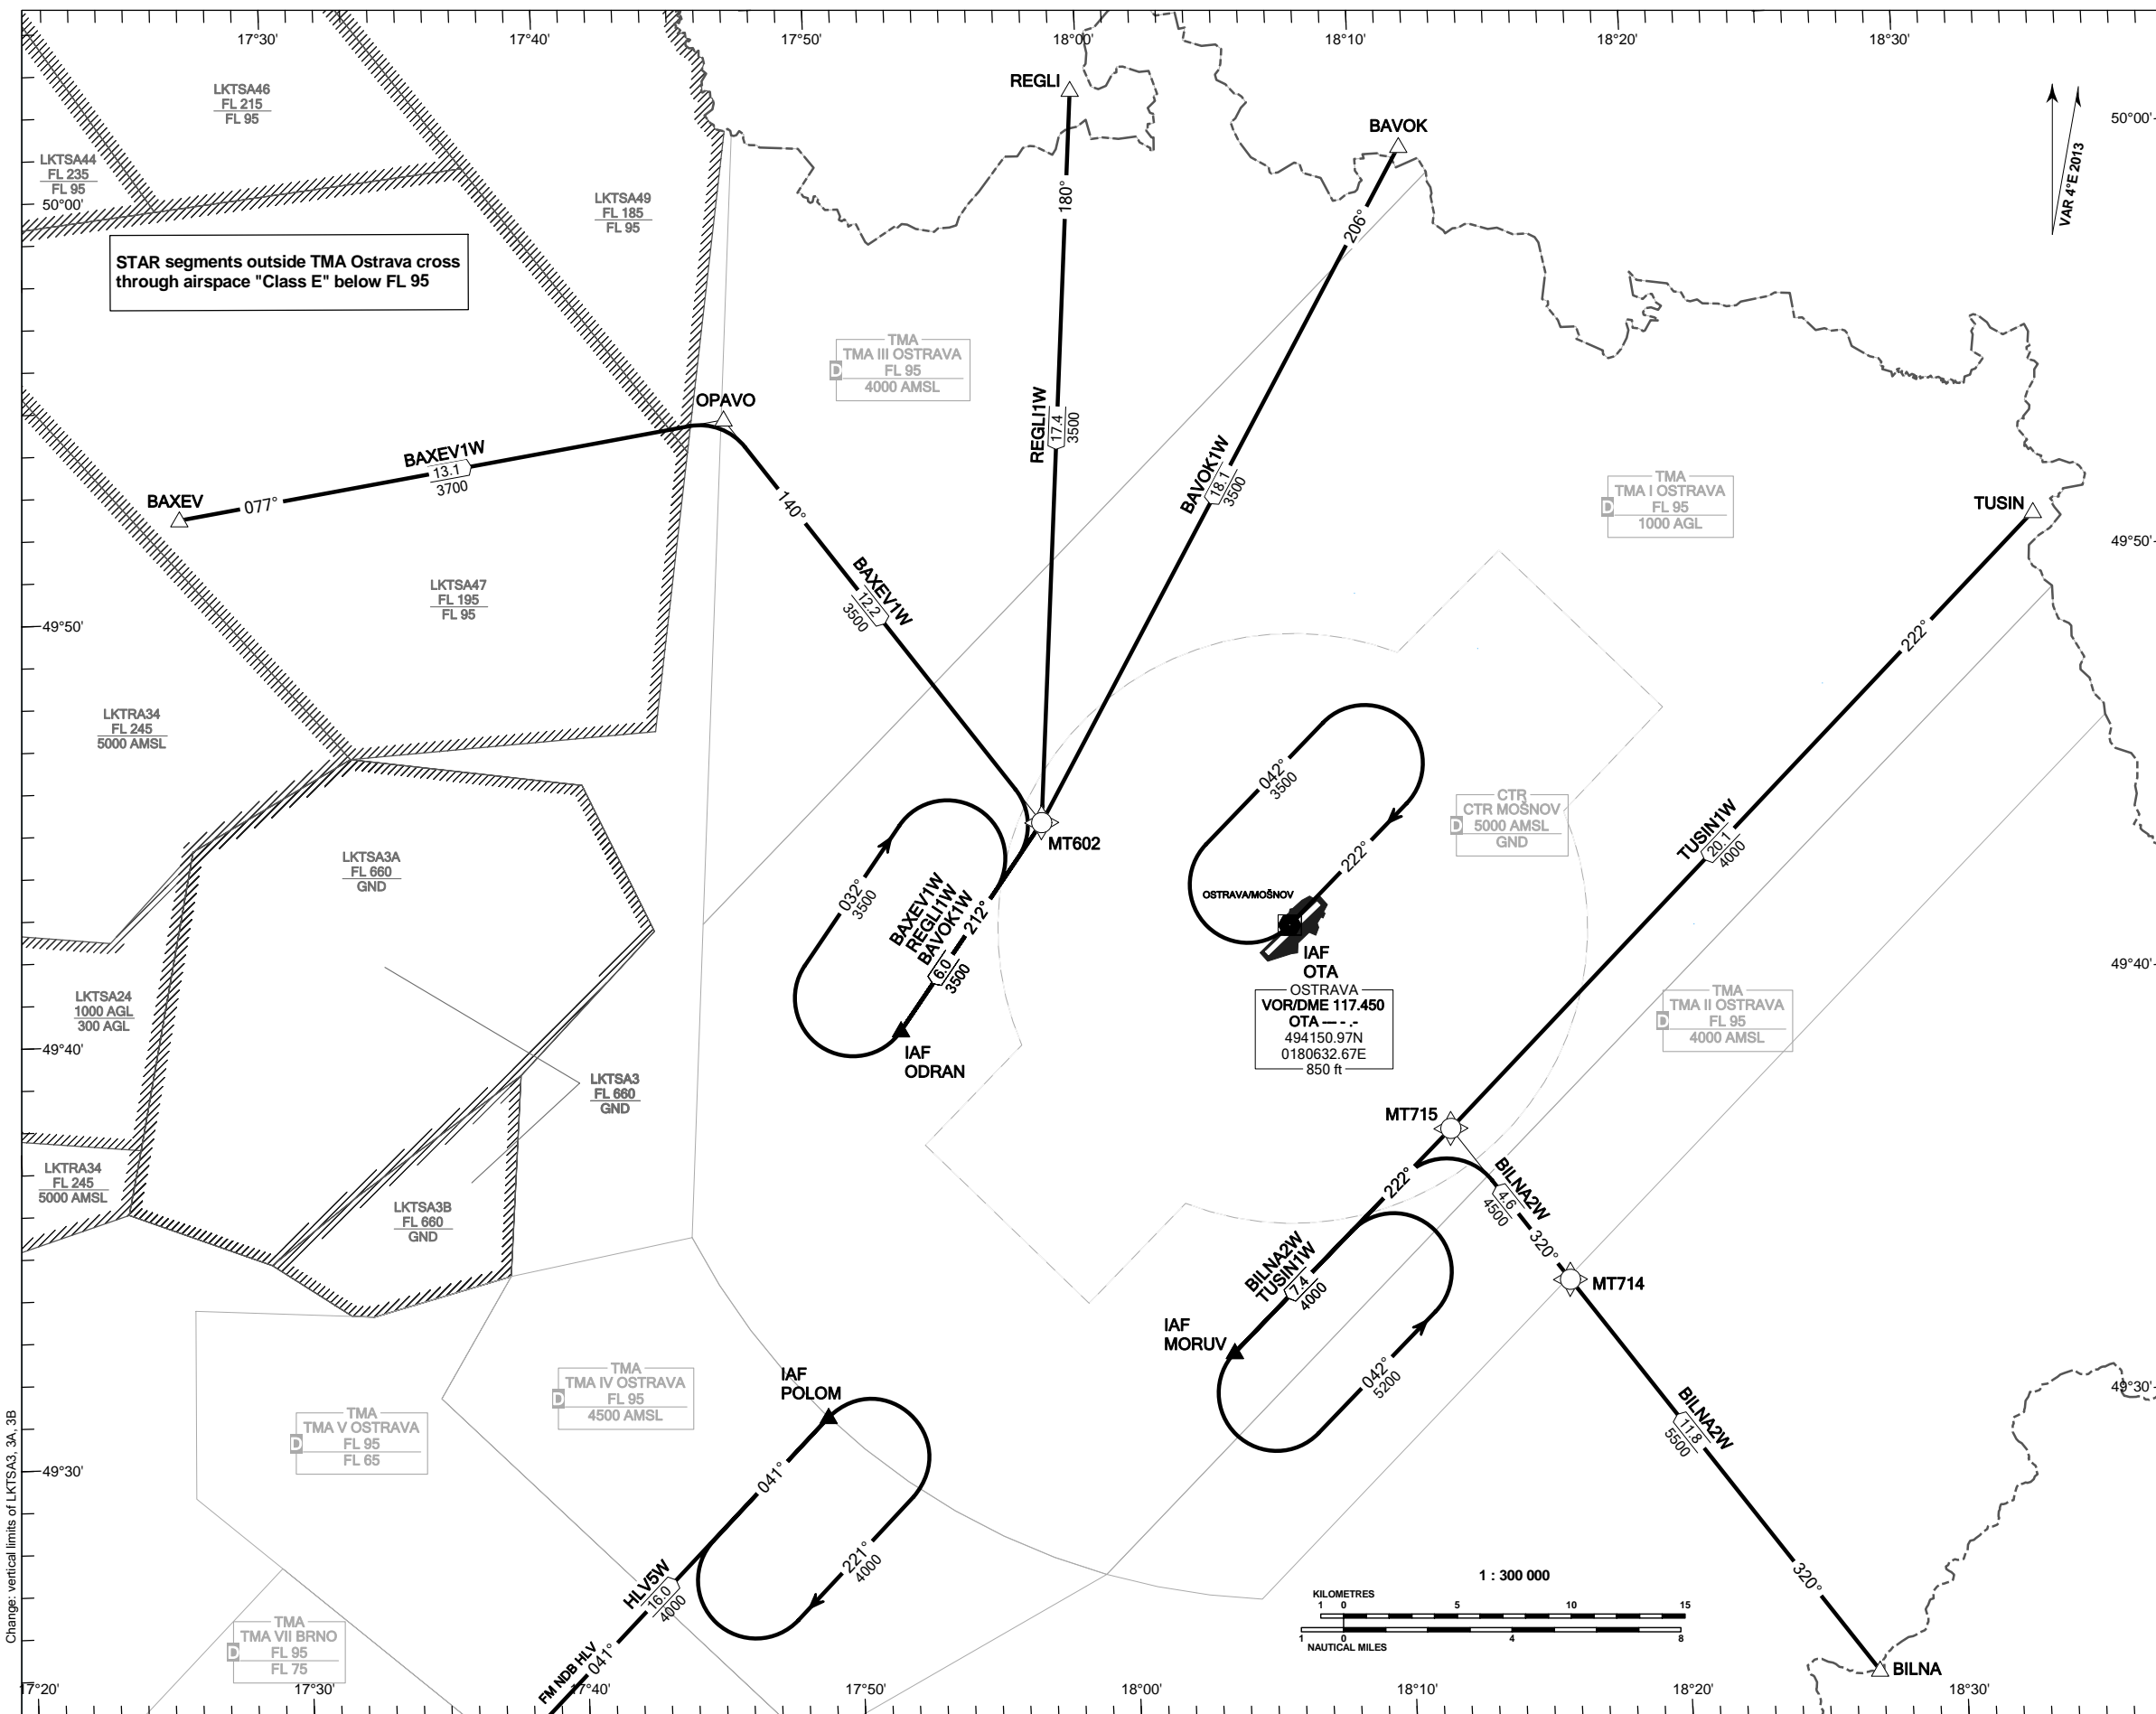

RNAV STANDARD ARRIVAL CHART INSTRUMENT
(STAR) - ICAO

OSTRAVA/MOŠNOV
RNAV STAR RWY 04

OSTRAVA APPROACH / RADAR	119.375
	124.050
MOŠNOV DELIVERY	118.700
MOŠNOV TOWER	120.805
MOŠNOV ATIS	118.055
EMERGENCY FREQ	121.500

BEARINGS, TRACKS AND RADIALS ARE MAGNETIC
ALTITUDES AND ELEVATIONS ARE IN FEET
DISTANCES ARE IN NM

TRANSITION ALTITUDE
5000