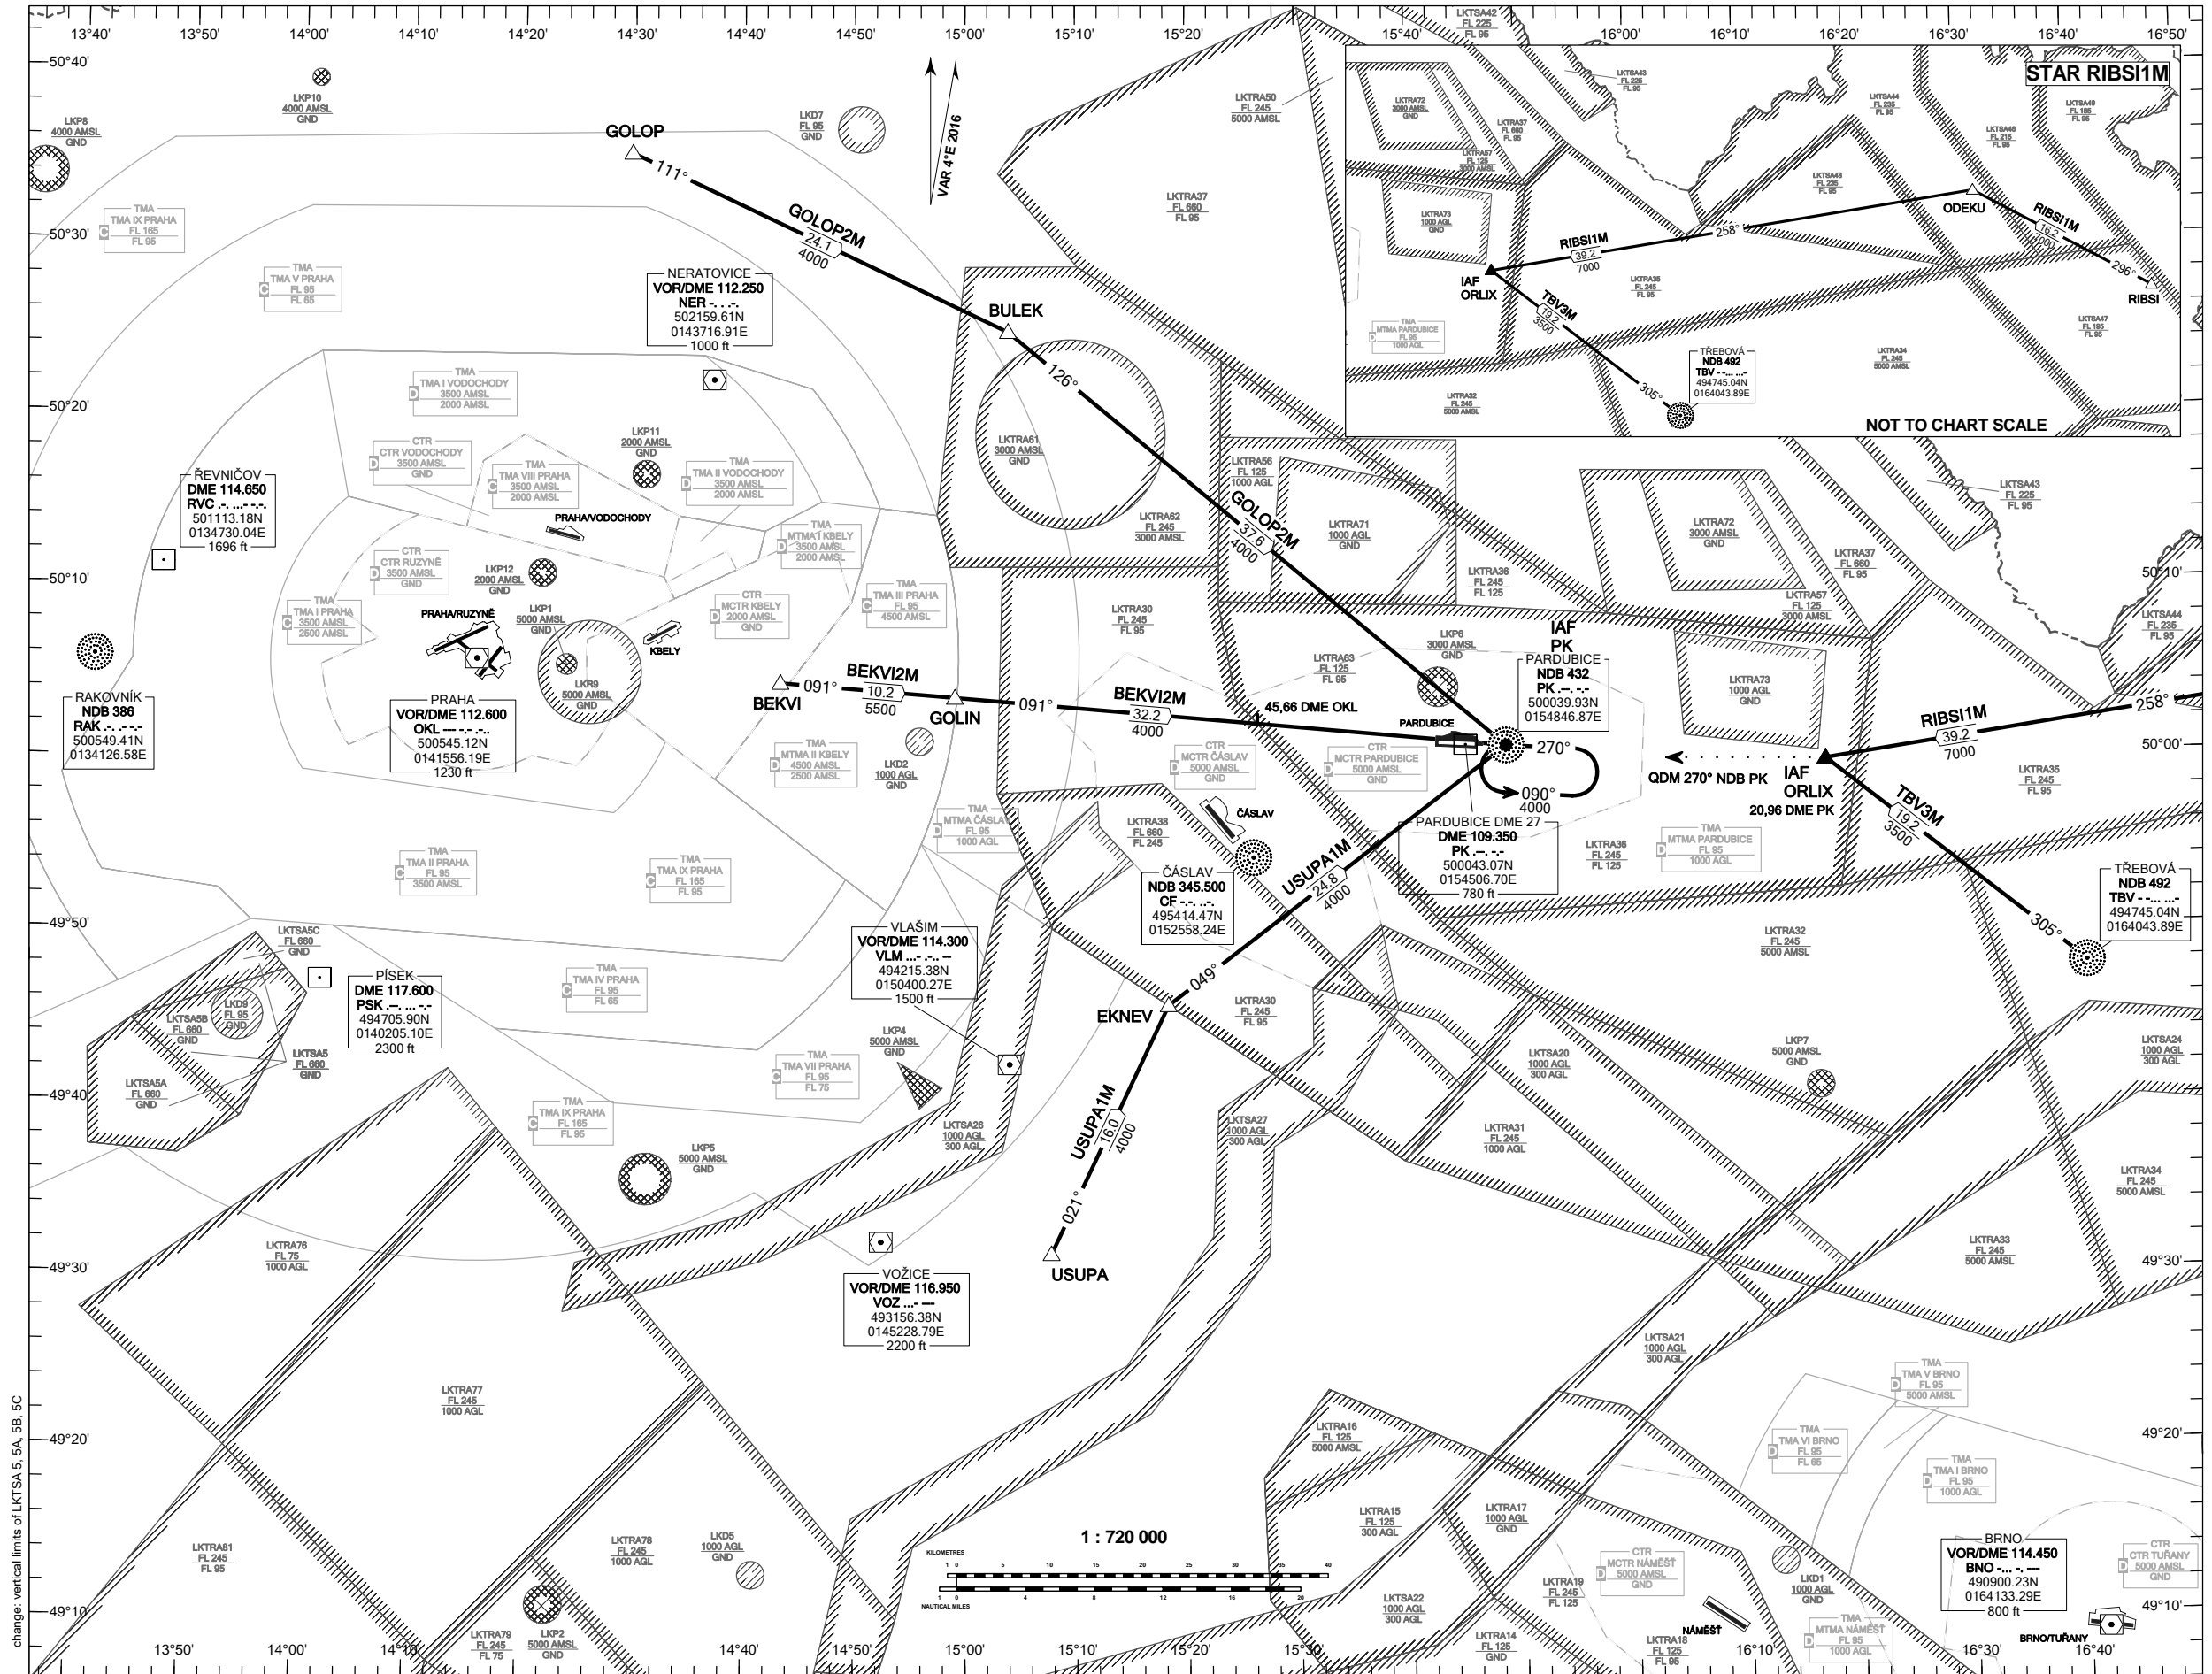

**RNAV STANDARD ARRIVAL CHART -  
INSTRUMENT (STAR) - ICAO**

**PARDUBICE  
RNAV STAR RWY 27**

PARDUBICE APPROACH / RADAR 127.655  
PARDUBICE TOWER 120.155  
EMERGENCY FREQ 121.500

BEARINGS, TRACKS AND RADIALS ARE MAGNETIC  
ALTITUDES AND ELEVATIONS ARE IN FEET  
DISTANCES ARE IN NM

TRANSITION ALTITUDE  
5000