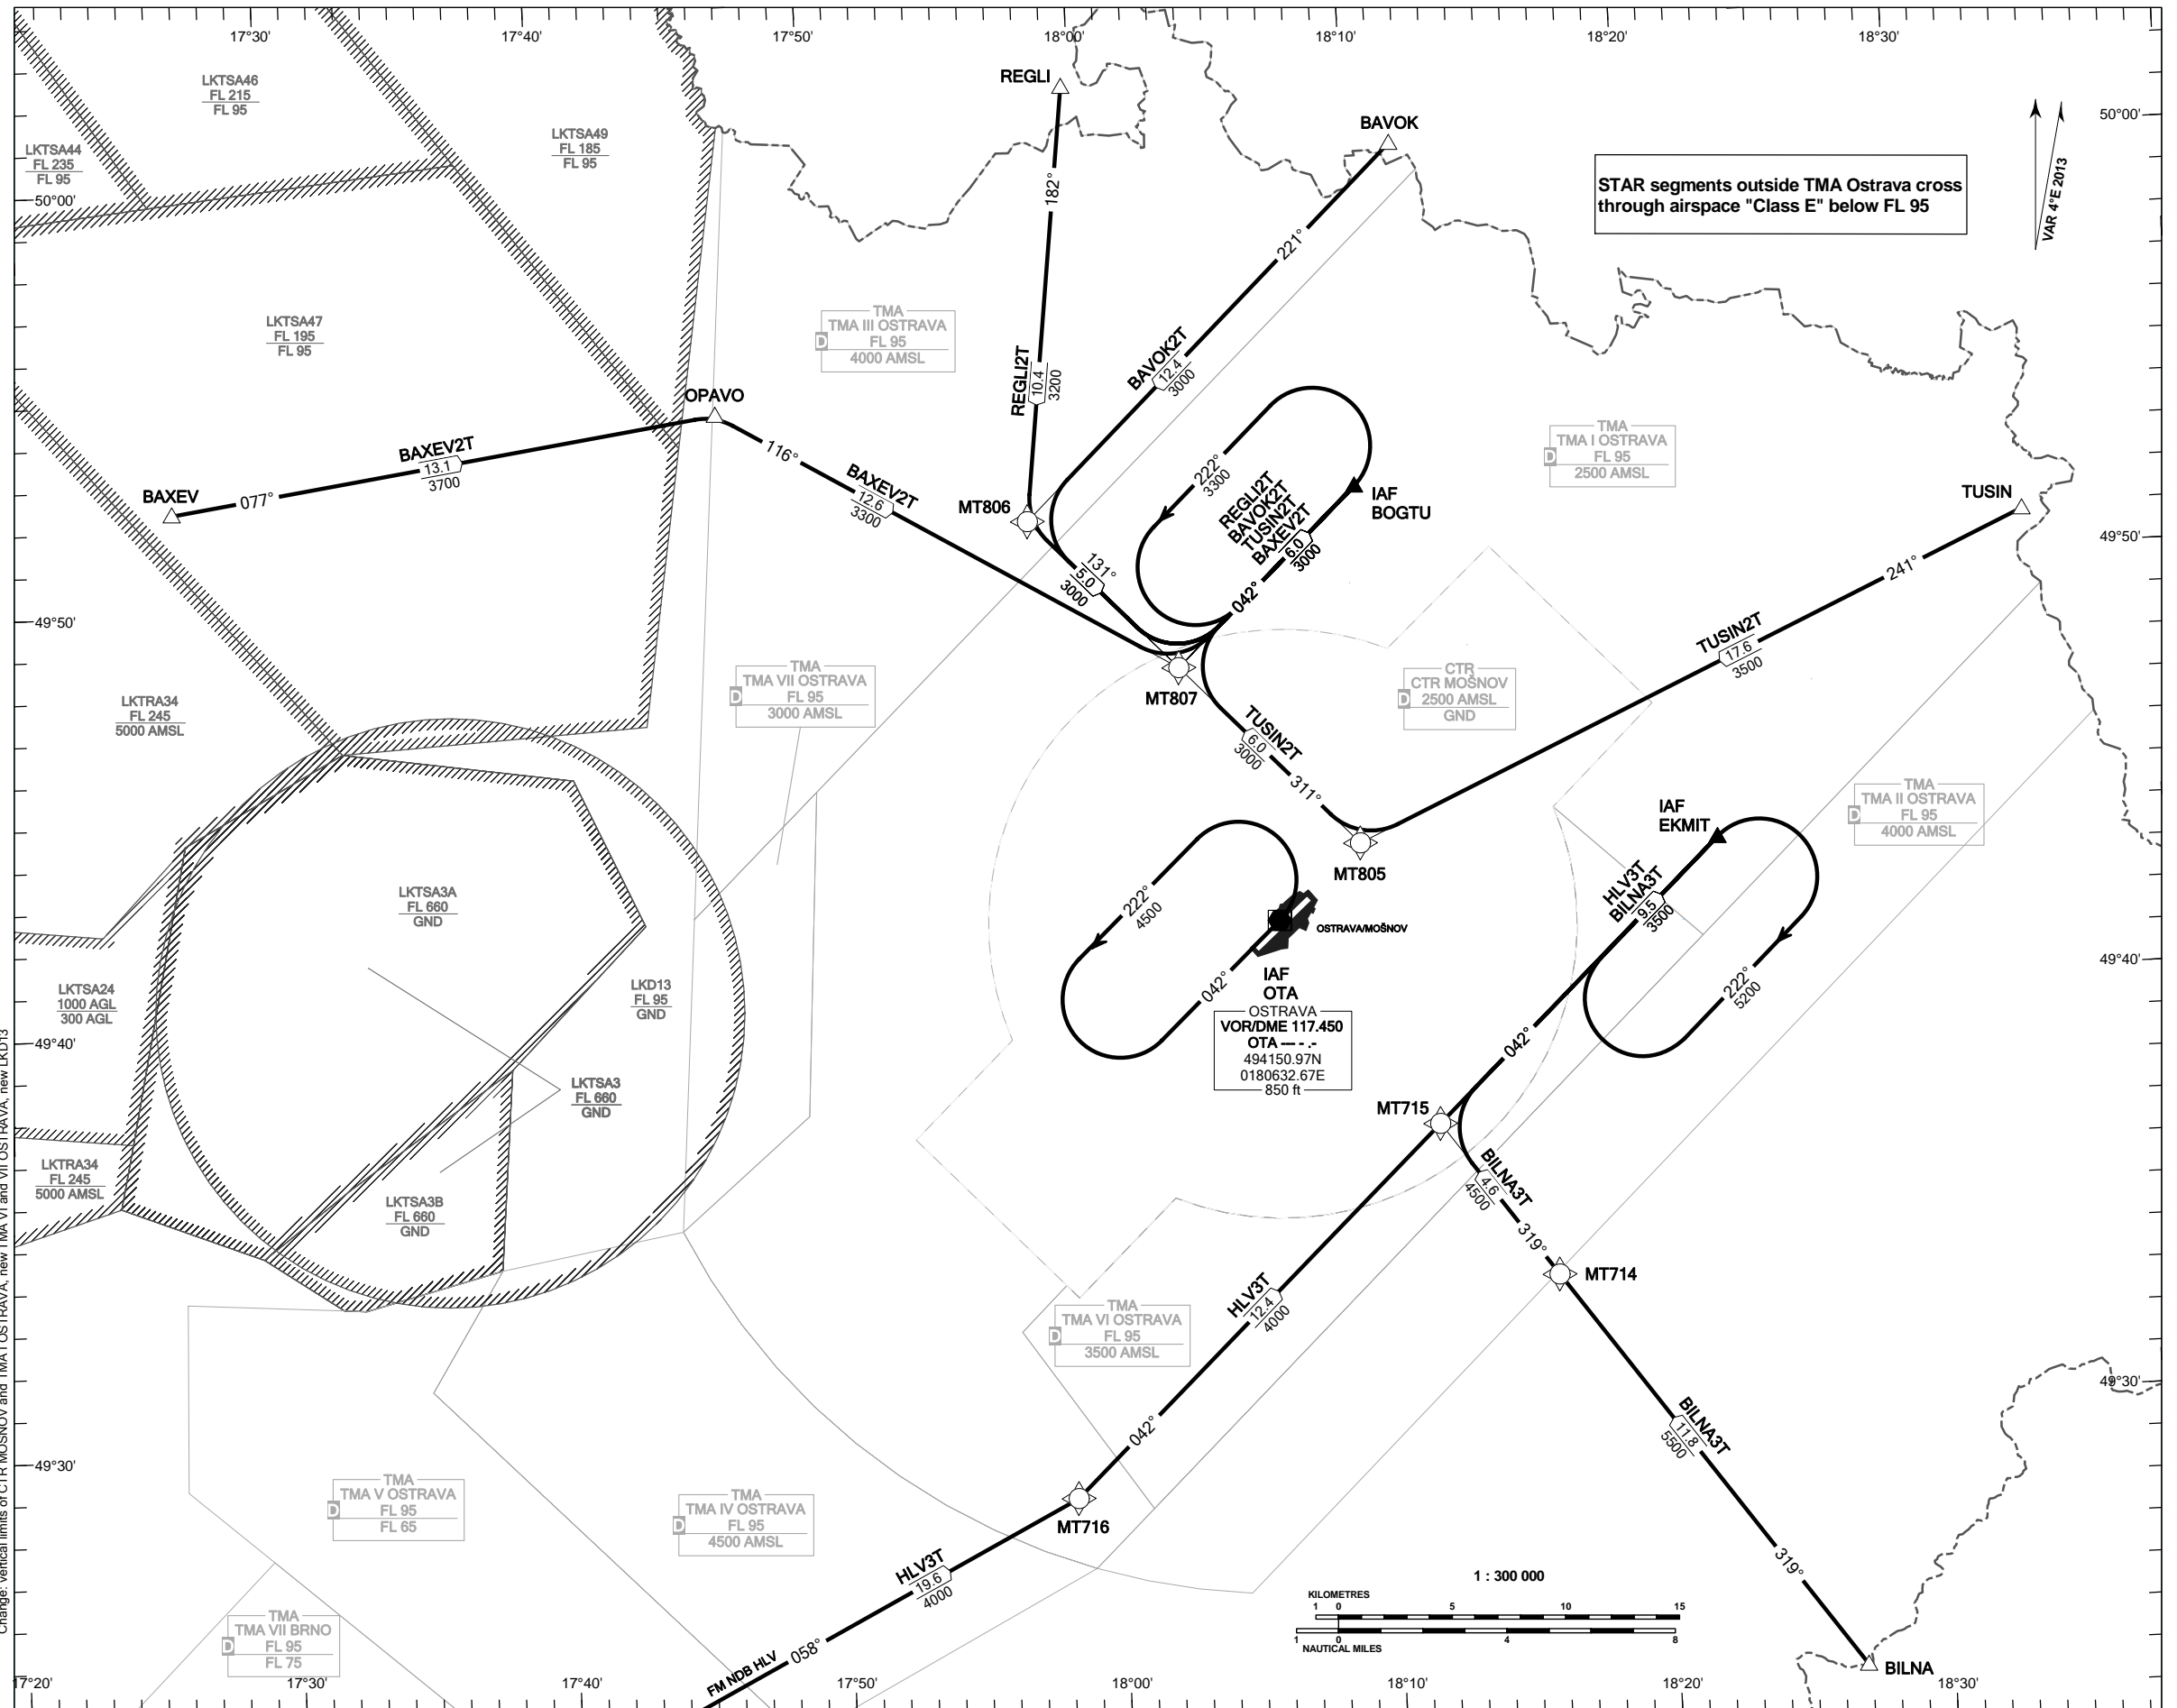

RNAV STANDARD ARRIVAL CHART INSTRUMENT
(STAR) - ICAO

OSTRAVA/MOŠNOV
RNAV STAR RWY 22

OSTRAVA APPROACH / RADAR	119.375
	124.050
MOŠNOV DELIVERY	118.700
MOŠNOV TOWER	120.805
MOŠNOV ATIS	118.055
EMERGENCY FREQ	121.500

BEARINGS, TRACKS AND RADIALS ARE MAGNETIC
ALTITUDES AND ELEVATIONS ARE IN FEET
DISTANCES ARE IN NM

TRANSITION ALTITUDE
5000