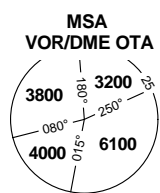

RNAV STANDARD DEPARTURE CHART INSTRUMENT

OSTRAVA/MOŠNOV

(SID) - ICAO

RNAV SID RWY 22

OSTRAVA APPROACH / RADAR	119.375
	124.050
MOŠNOV DELIVERY	118.700
MOŠNOV TOWER	120.805
MOŠNOV ATIS	118.055
EMERGENCY FREQ	121.500

BEARINGS, TRACKS AND RADIALS ARE MAGNETIC
ALTITUDES AND ELEVATIONS ARE IN FEET
DISTANCES ARE IN NM

TRANSITION ALTITUDE
5000