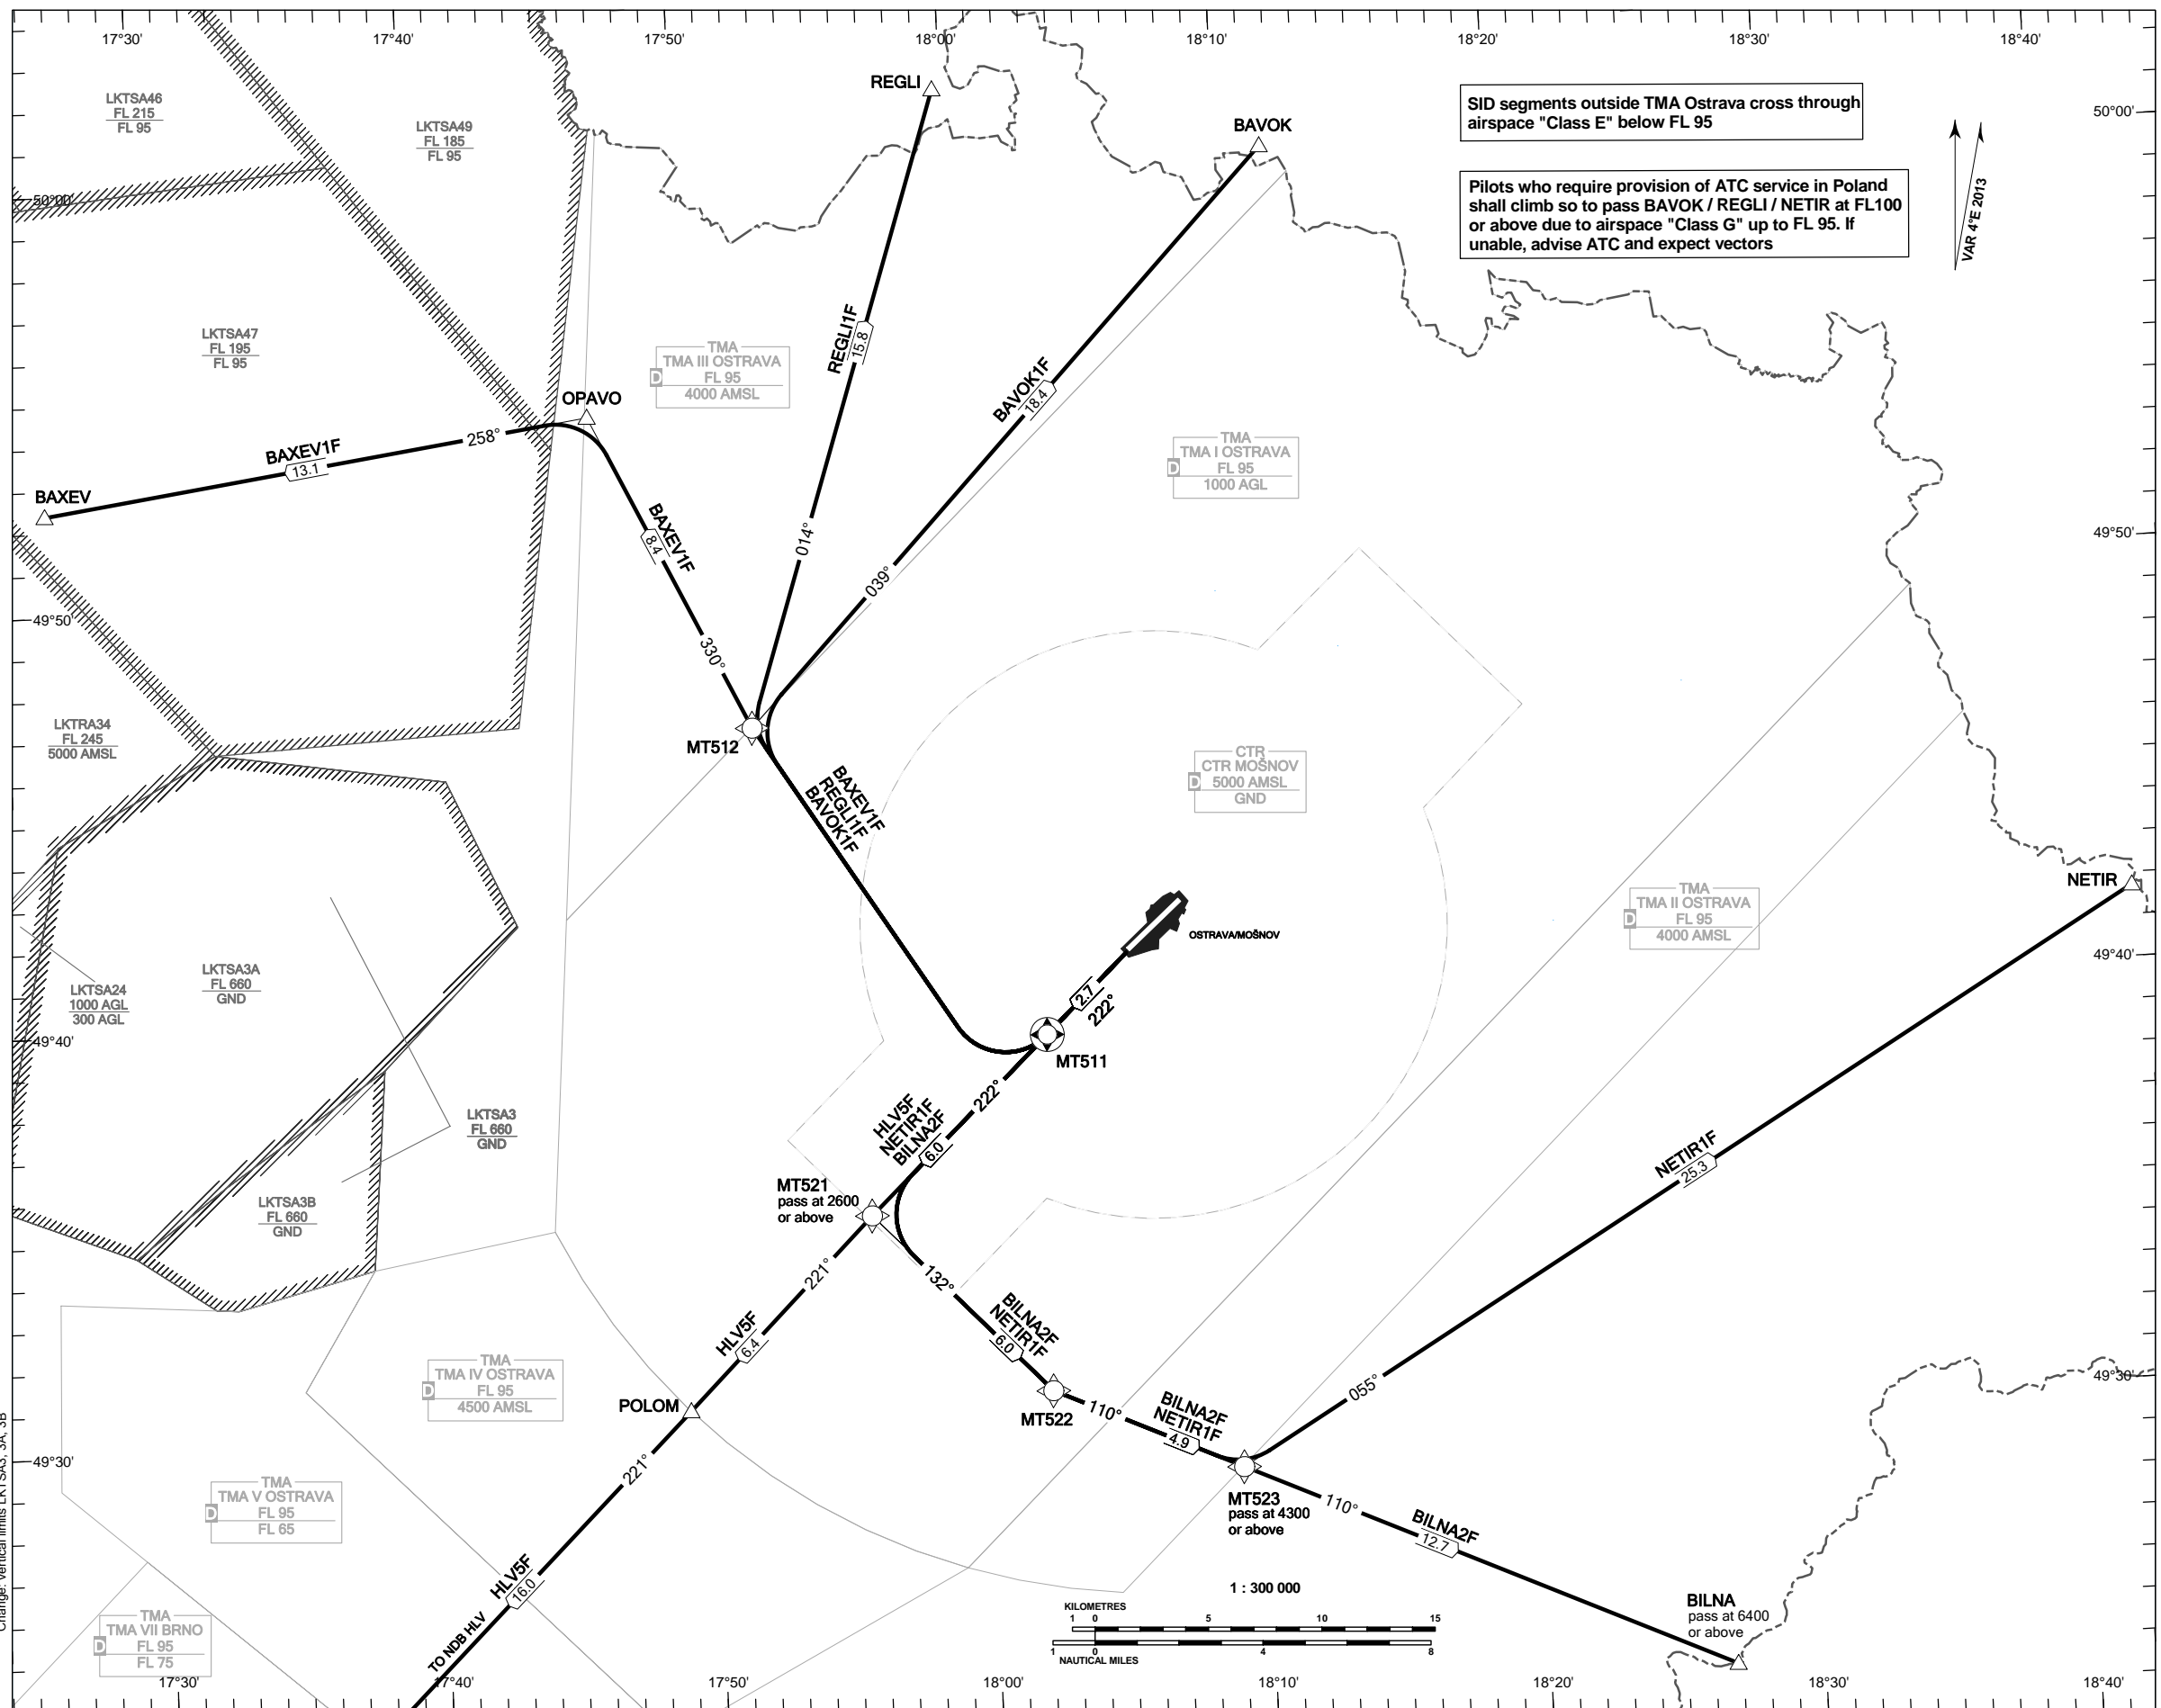

RNAV STANDARD DEPARTURE CHART INSTRUMENT

OSTRAVA/MOŠNOV

(SID) - ICAO

RNAV SID RWY 22

OSTRAVA APPROACH / RADAR	119.375
	124.050
MOŠNOV DELIVERY	118.700
MOŠNOV TOWER	120.805
MOŠNOV ATIS	118.055
EMERGENCY FREQ	121.500

BEARINGS, TRACKS AND RADIALS ARE MAGNETIC
ALTITUDES AND ELEVATIONS ARE IN FEET
DISTANCES ARE IN NM

TRANSITION ALTITUDE
5000