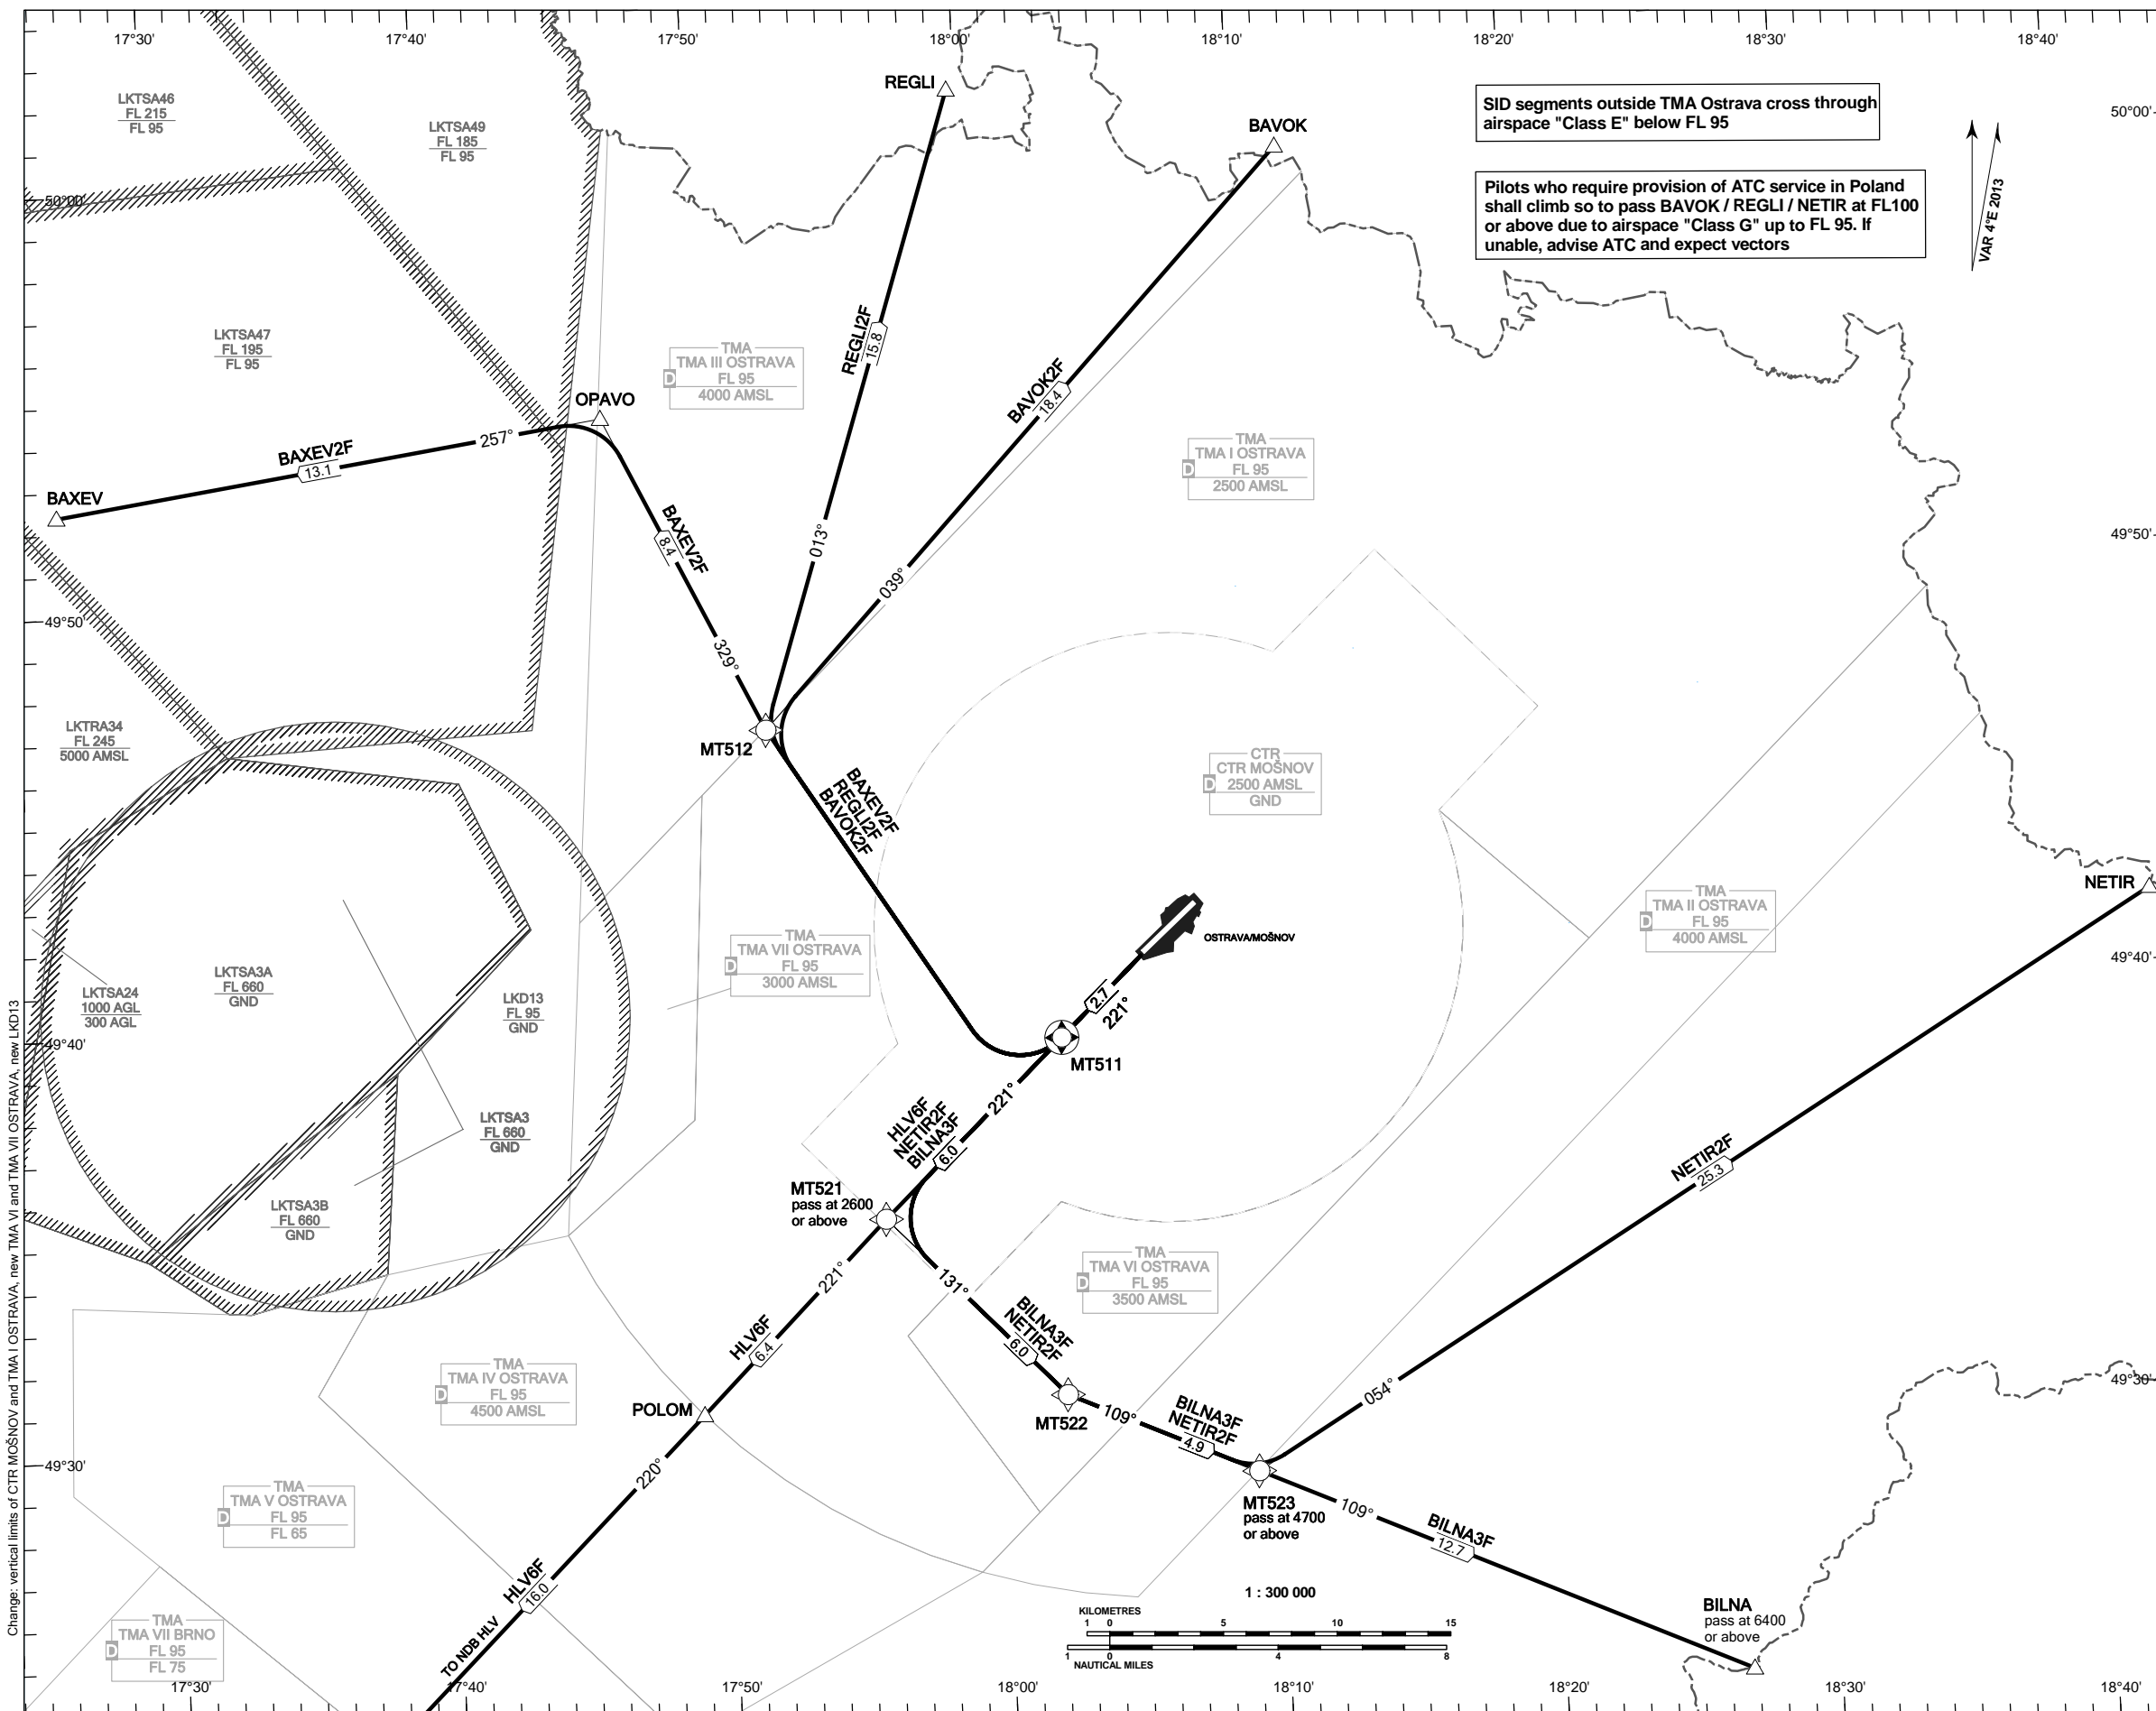

RNAV STANDARD DEPARTURE CHART INSTRUMENT

OSTRAVA/MOŠNOV

(SID) - ICAO

RNAV SID RWY 22

OSTRAVA APPROACH / RADAR	119.375
MOSNOV DELIVERY	118.700
MOSNOV TOWER	120.805
MOSNOV ATIS	118.055
EMERGENCY FREQ	121.500

BEARINGS, TRACKS AND RADIALS ARE MAGNETIC
ALTITUDES AND ELEVATIONS ARE IN FEET
DISTANCES ARE IN NM

TRANSITION ALTITUDE
5000