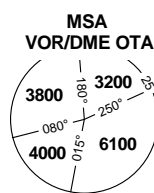

RNAV STANDARD DEPARTURE CHART INSTRUMENT

OSTRAVA/MOŠNOV

(SID) - ICAO

RNAV SID RWY 22

OSTRAVA APPROACH / RADAR	119.375
MOSNOV DELIVERY	118.700
MOSNOV TOWER	120.805
MOSNOV ATIS	118.055
EMERGENCY FREQ	121.500

BEARINGS, TRACKS AND RADIALS ARE MAGNETIC
ALTITUDES AND ELEVATIONS ARE IN FEET
DISTANCES ARE IN NM

TRANSITION ALTITUDE
5000