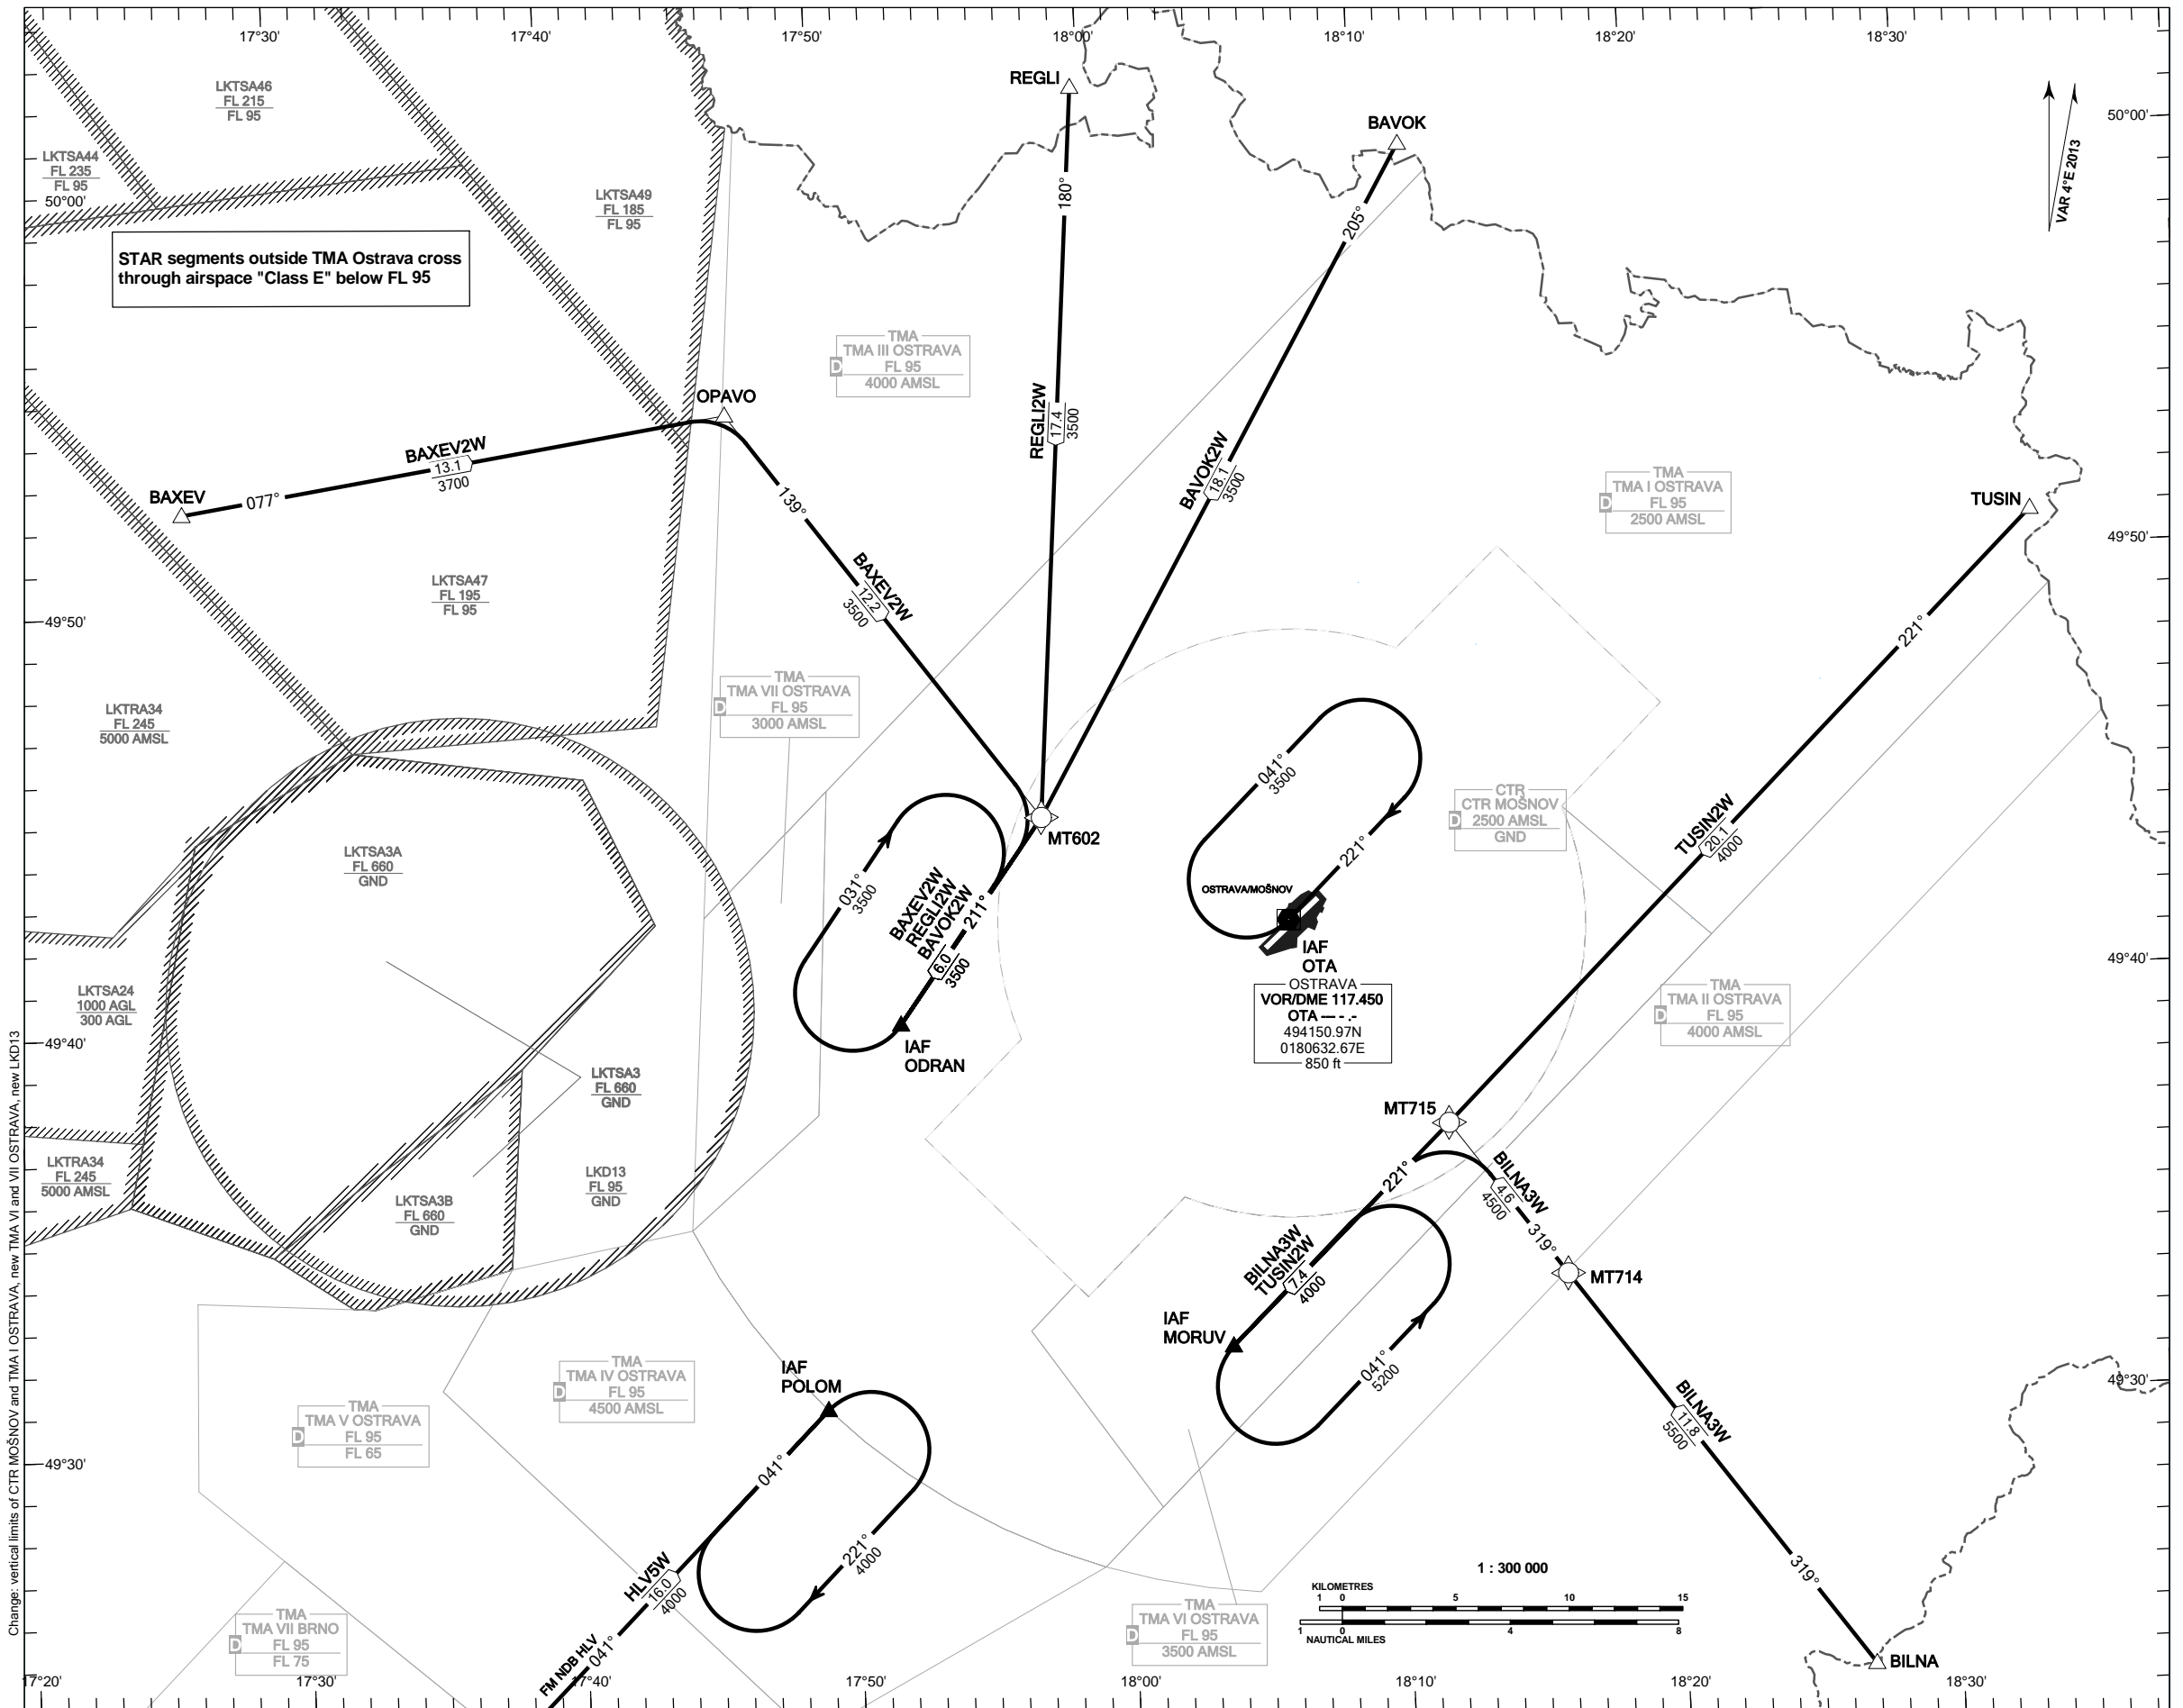

**RNAV STANDARD ARRIVAL CHART INSTRUMENT**  
**(STAR) - ICAO**

**OSTRAVA/MOŠNOV**  
**RNAV STAR RWY 04**

OSTRAVA APPROACH / RADAR	119.375
	124.050
MOŠNOV DELIVERY	118.700
MOŠNOV TOWER	120.805
MOŠNOV ATIS	118.055
EMERGENCY FREQ	121.500

BEARINGS, TRACKS AND RADIALS ARE MAGNETIC  
ALTITUDES AND ELEVATIONS ARE IN FEET  
DISTANCES ARE IN NM

TRANSITION ALTITUDE  
5000