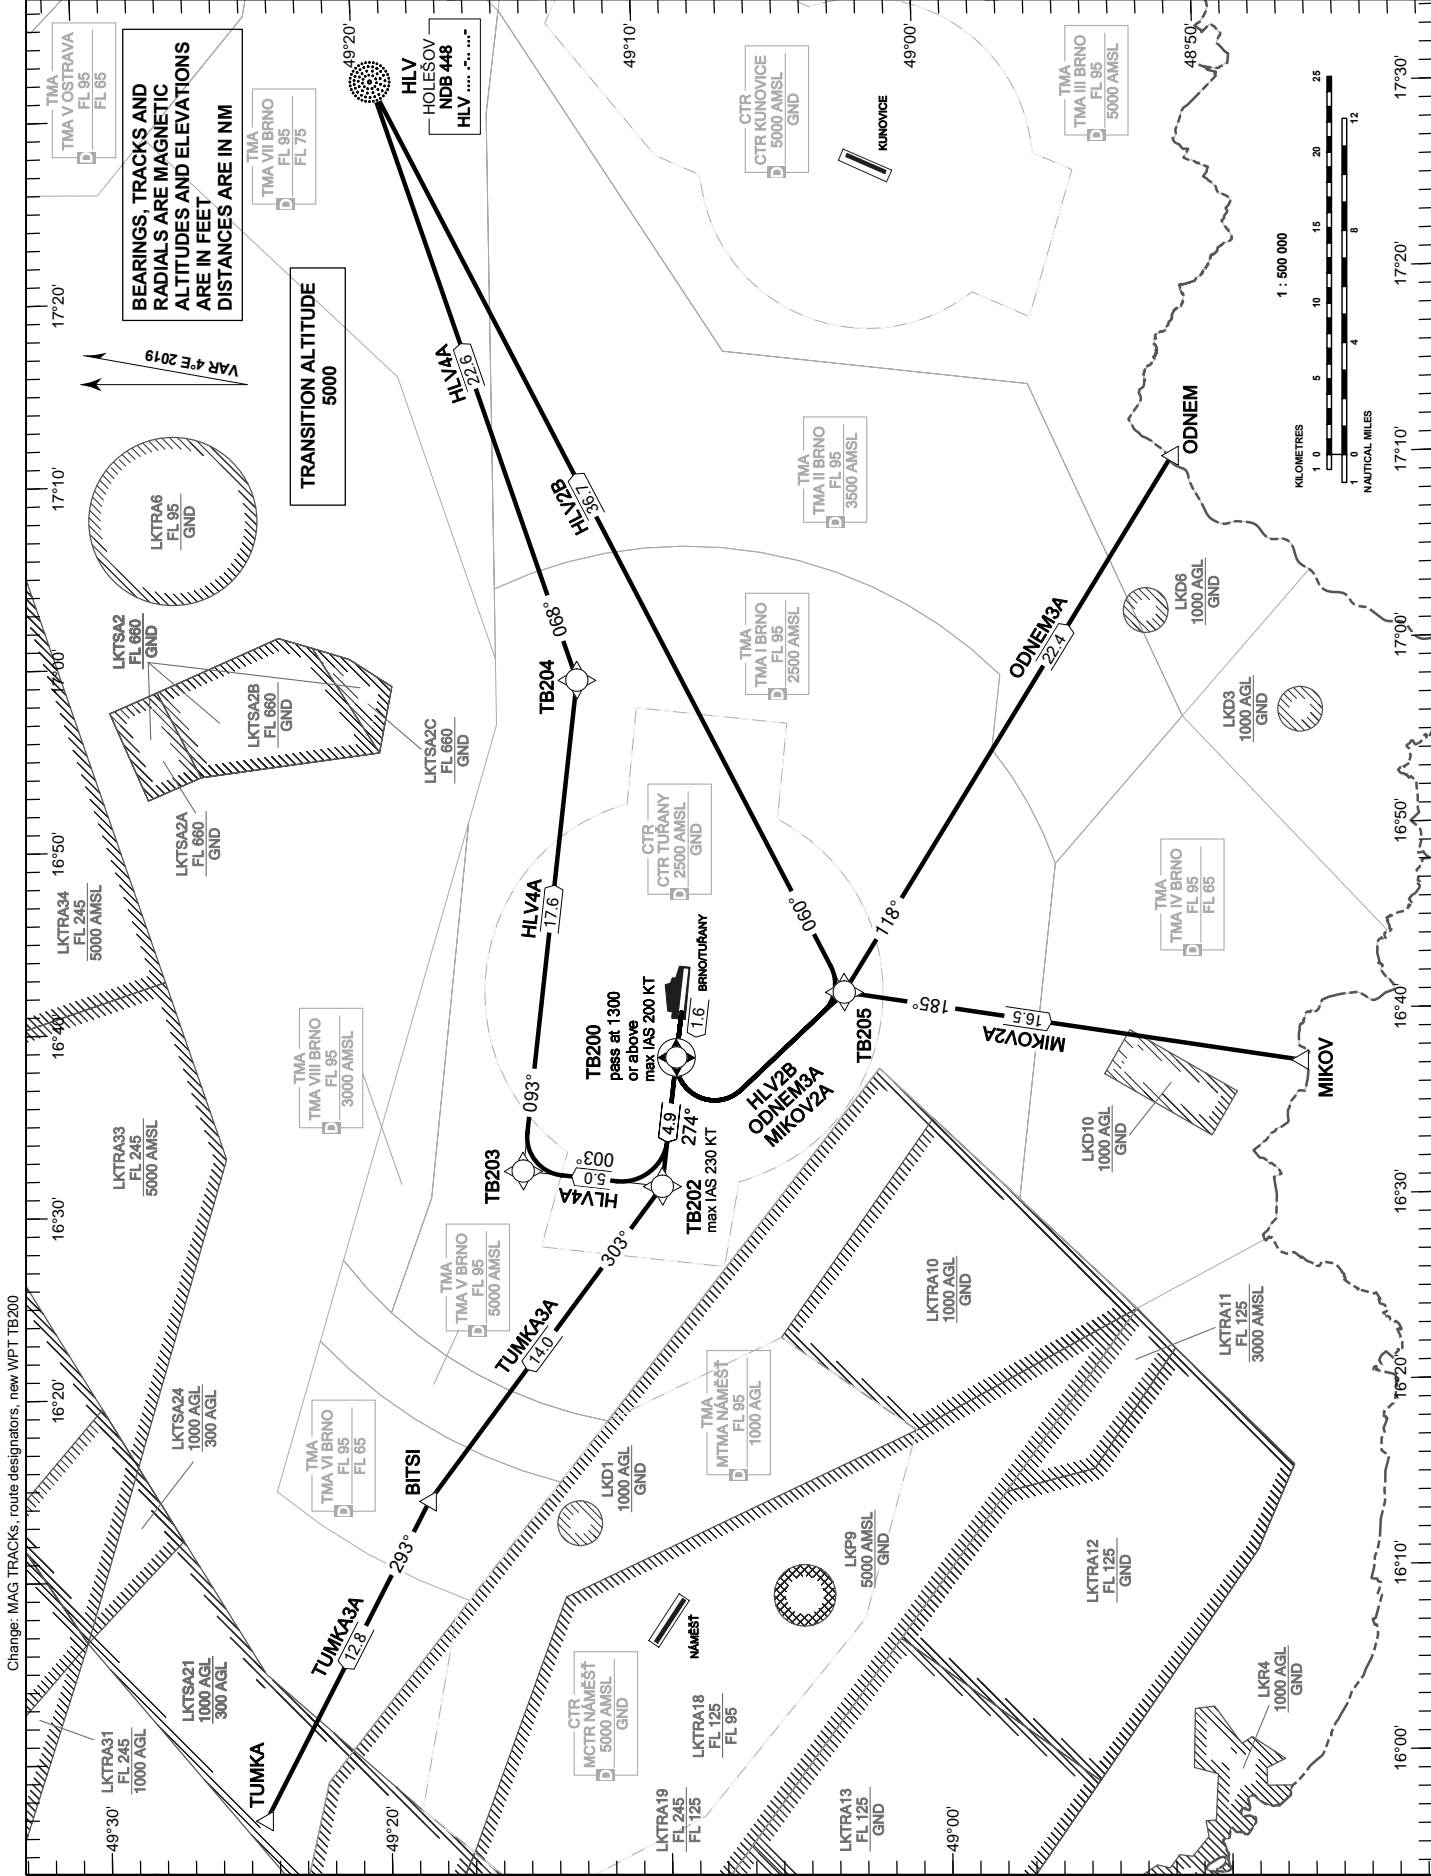

**RNAV STANDARD  
DEPARTURE CHART  
INSTRUMENT (SID) - ICAO**

BRNO APPROACH / RADAR	127.350
	120.555
TUŘANY TOWER	119.605
TUŘANY GROUND	125.430
TUŘANY ATIS	131.105
EMERGENCY FREQ	121.500

**BRNO/TUŘANY  
RWY 27**

Change: MAG TRACKS - route designators, new WPT TB200