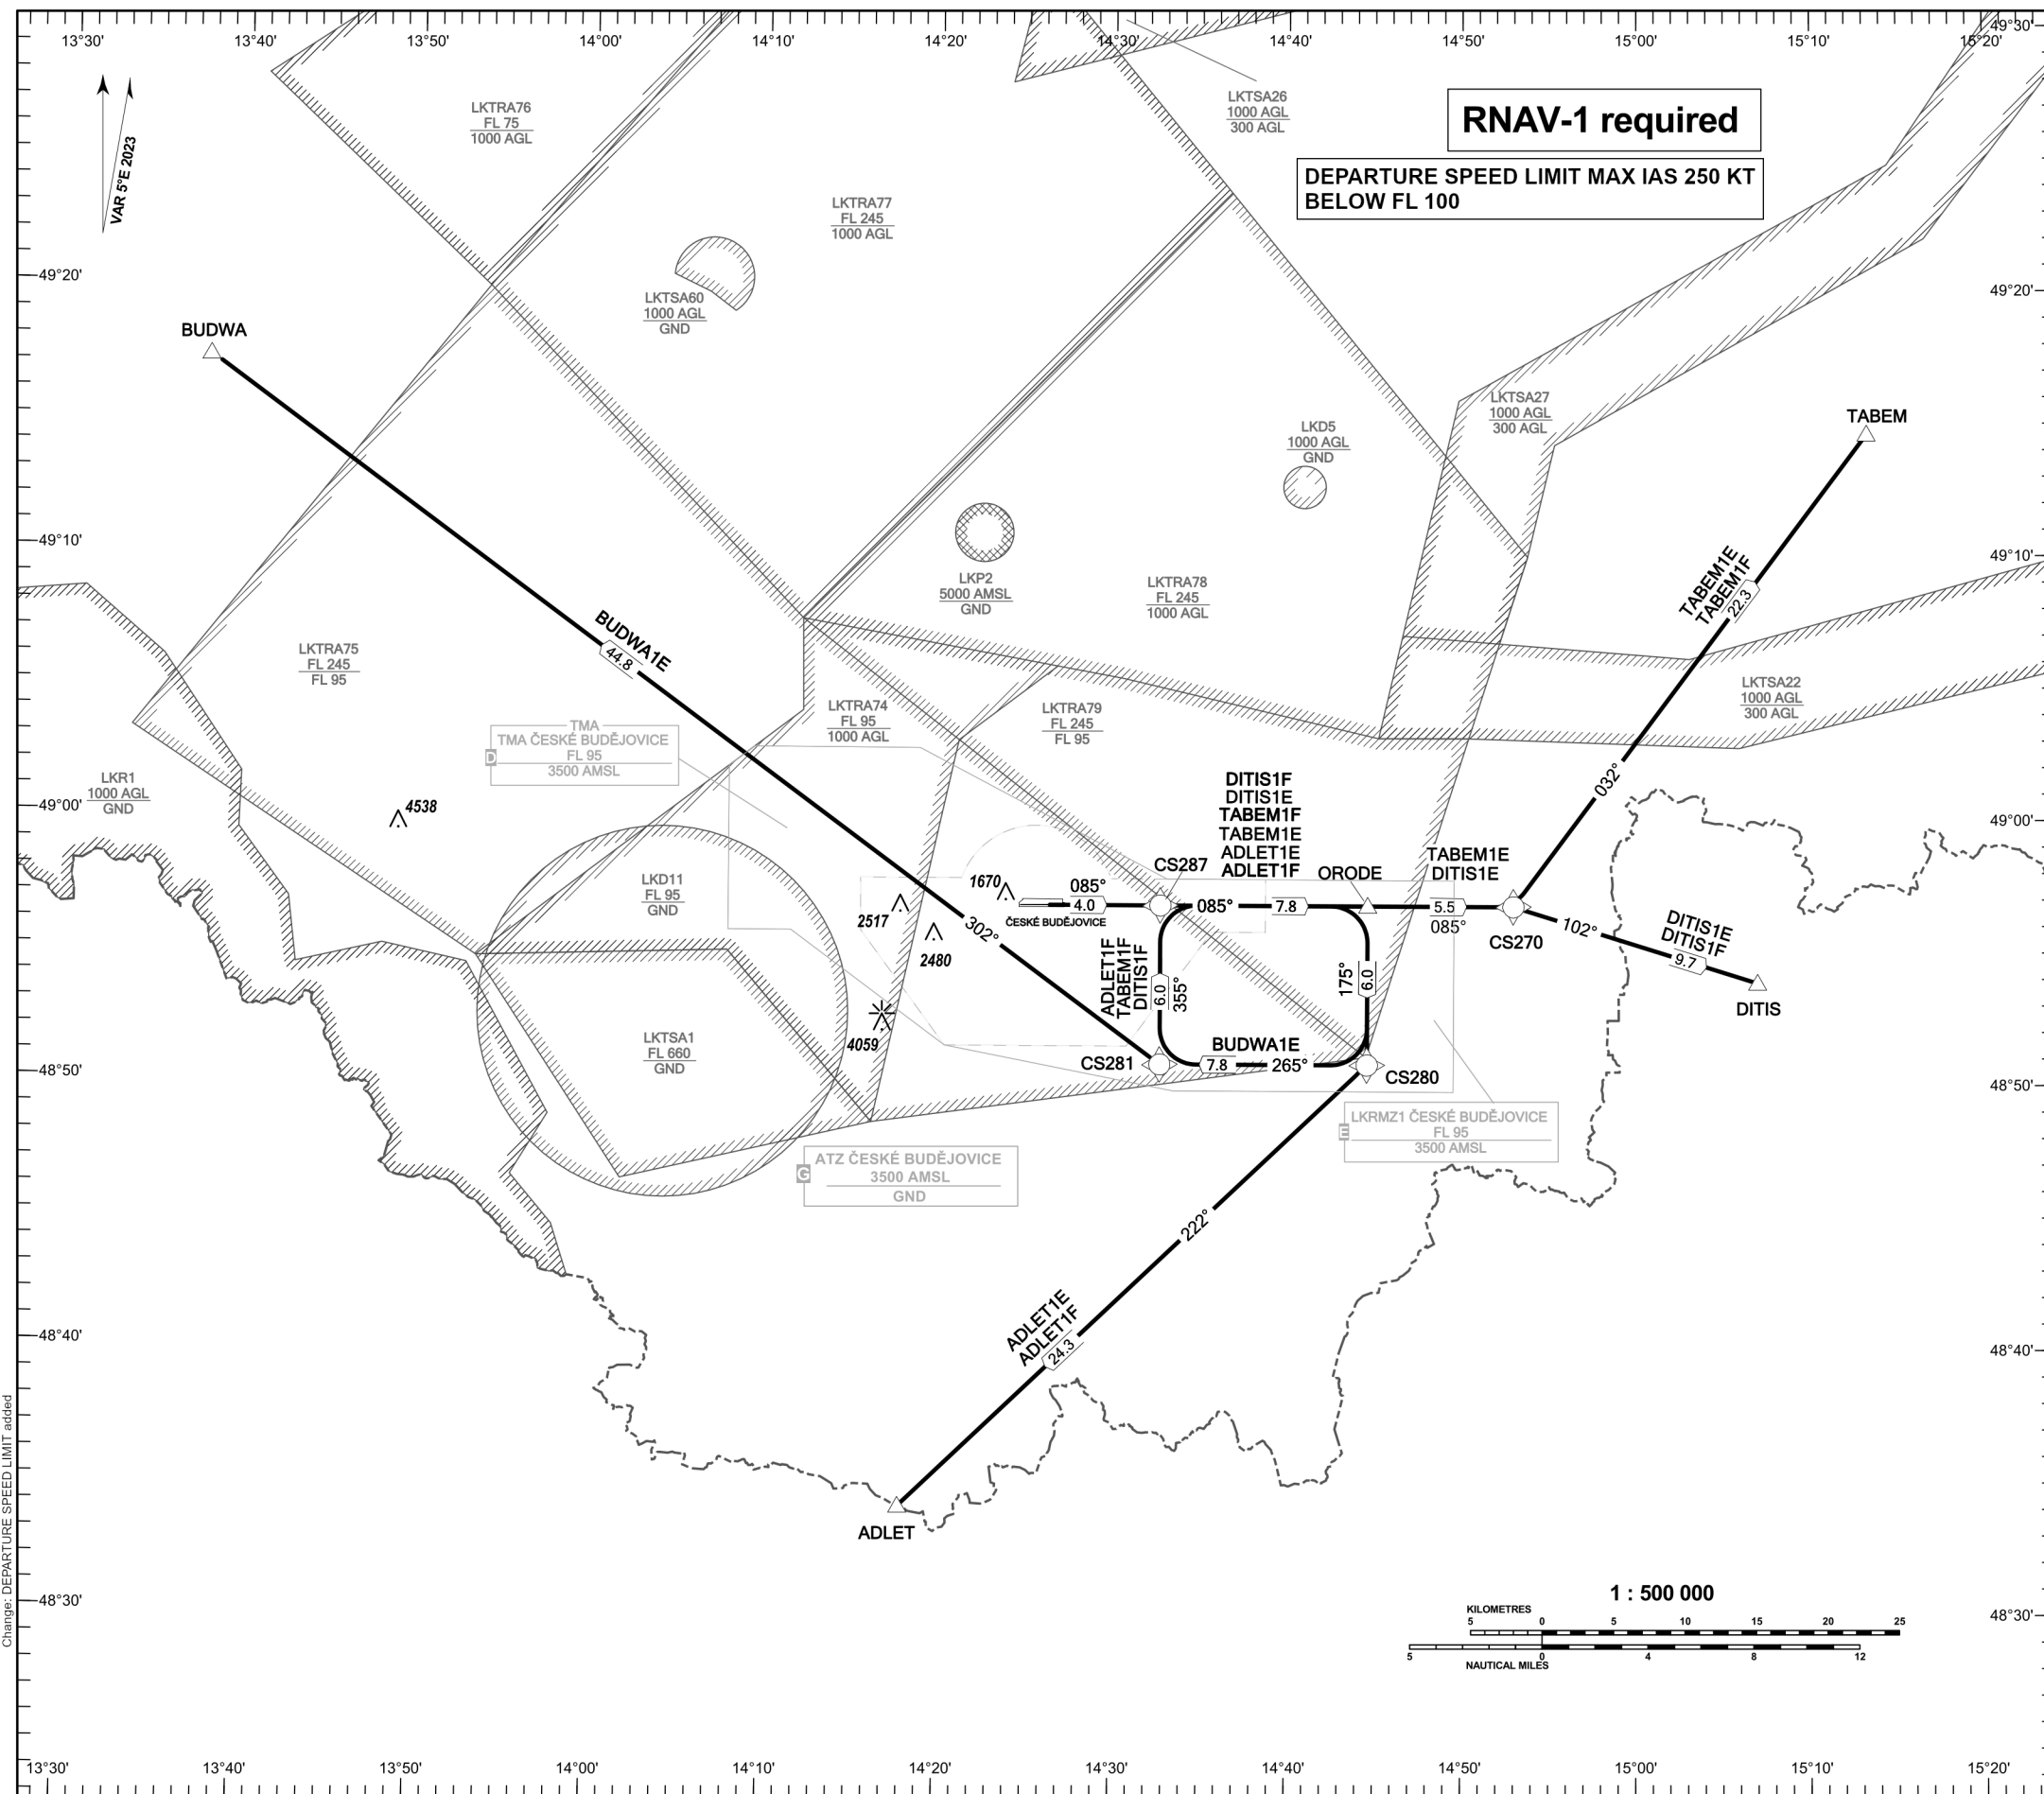

**RNAV STANDARD DEPARTURE CHART - INSTRUMENT
(SID) - ICAO**

**ČESKÉ BUDĚJOVICE
RNAV SID RWY 09**

PRAHA RADAR	118.650
BUDĚJOVICE INFORMATION	135.930
PRAHA FIC	126.100
EMERGENCY FREQ	121.500

TRANSITION ALTITUDE
5000

BEARINGS, TRACKS AND
RADIALS ARE MAGNETIC
ALTITUDES AND ELEVATIONS
ARE IN FEET
DISTANCES ARE IN NM