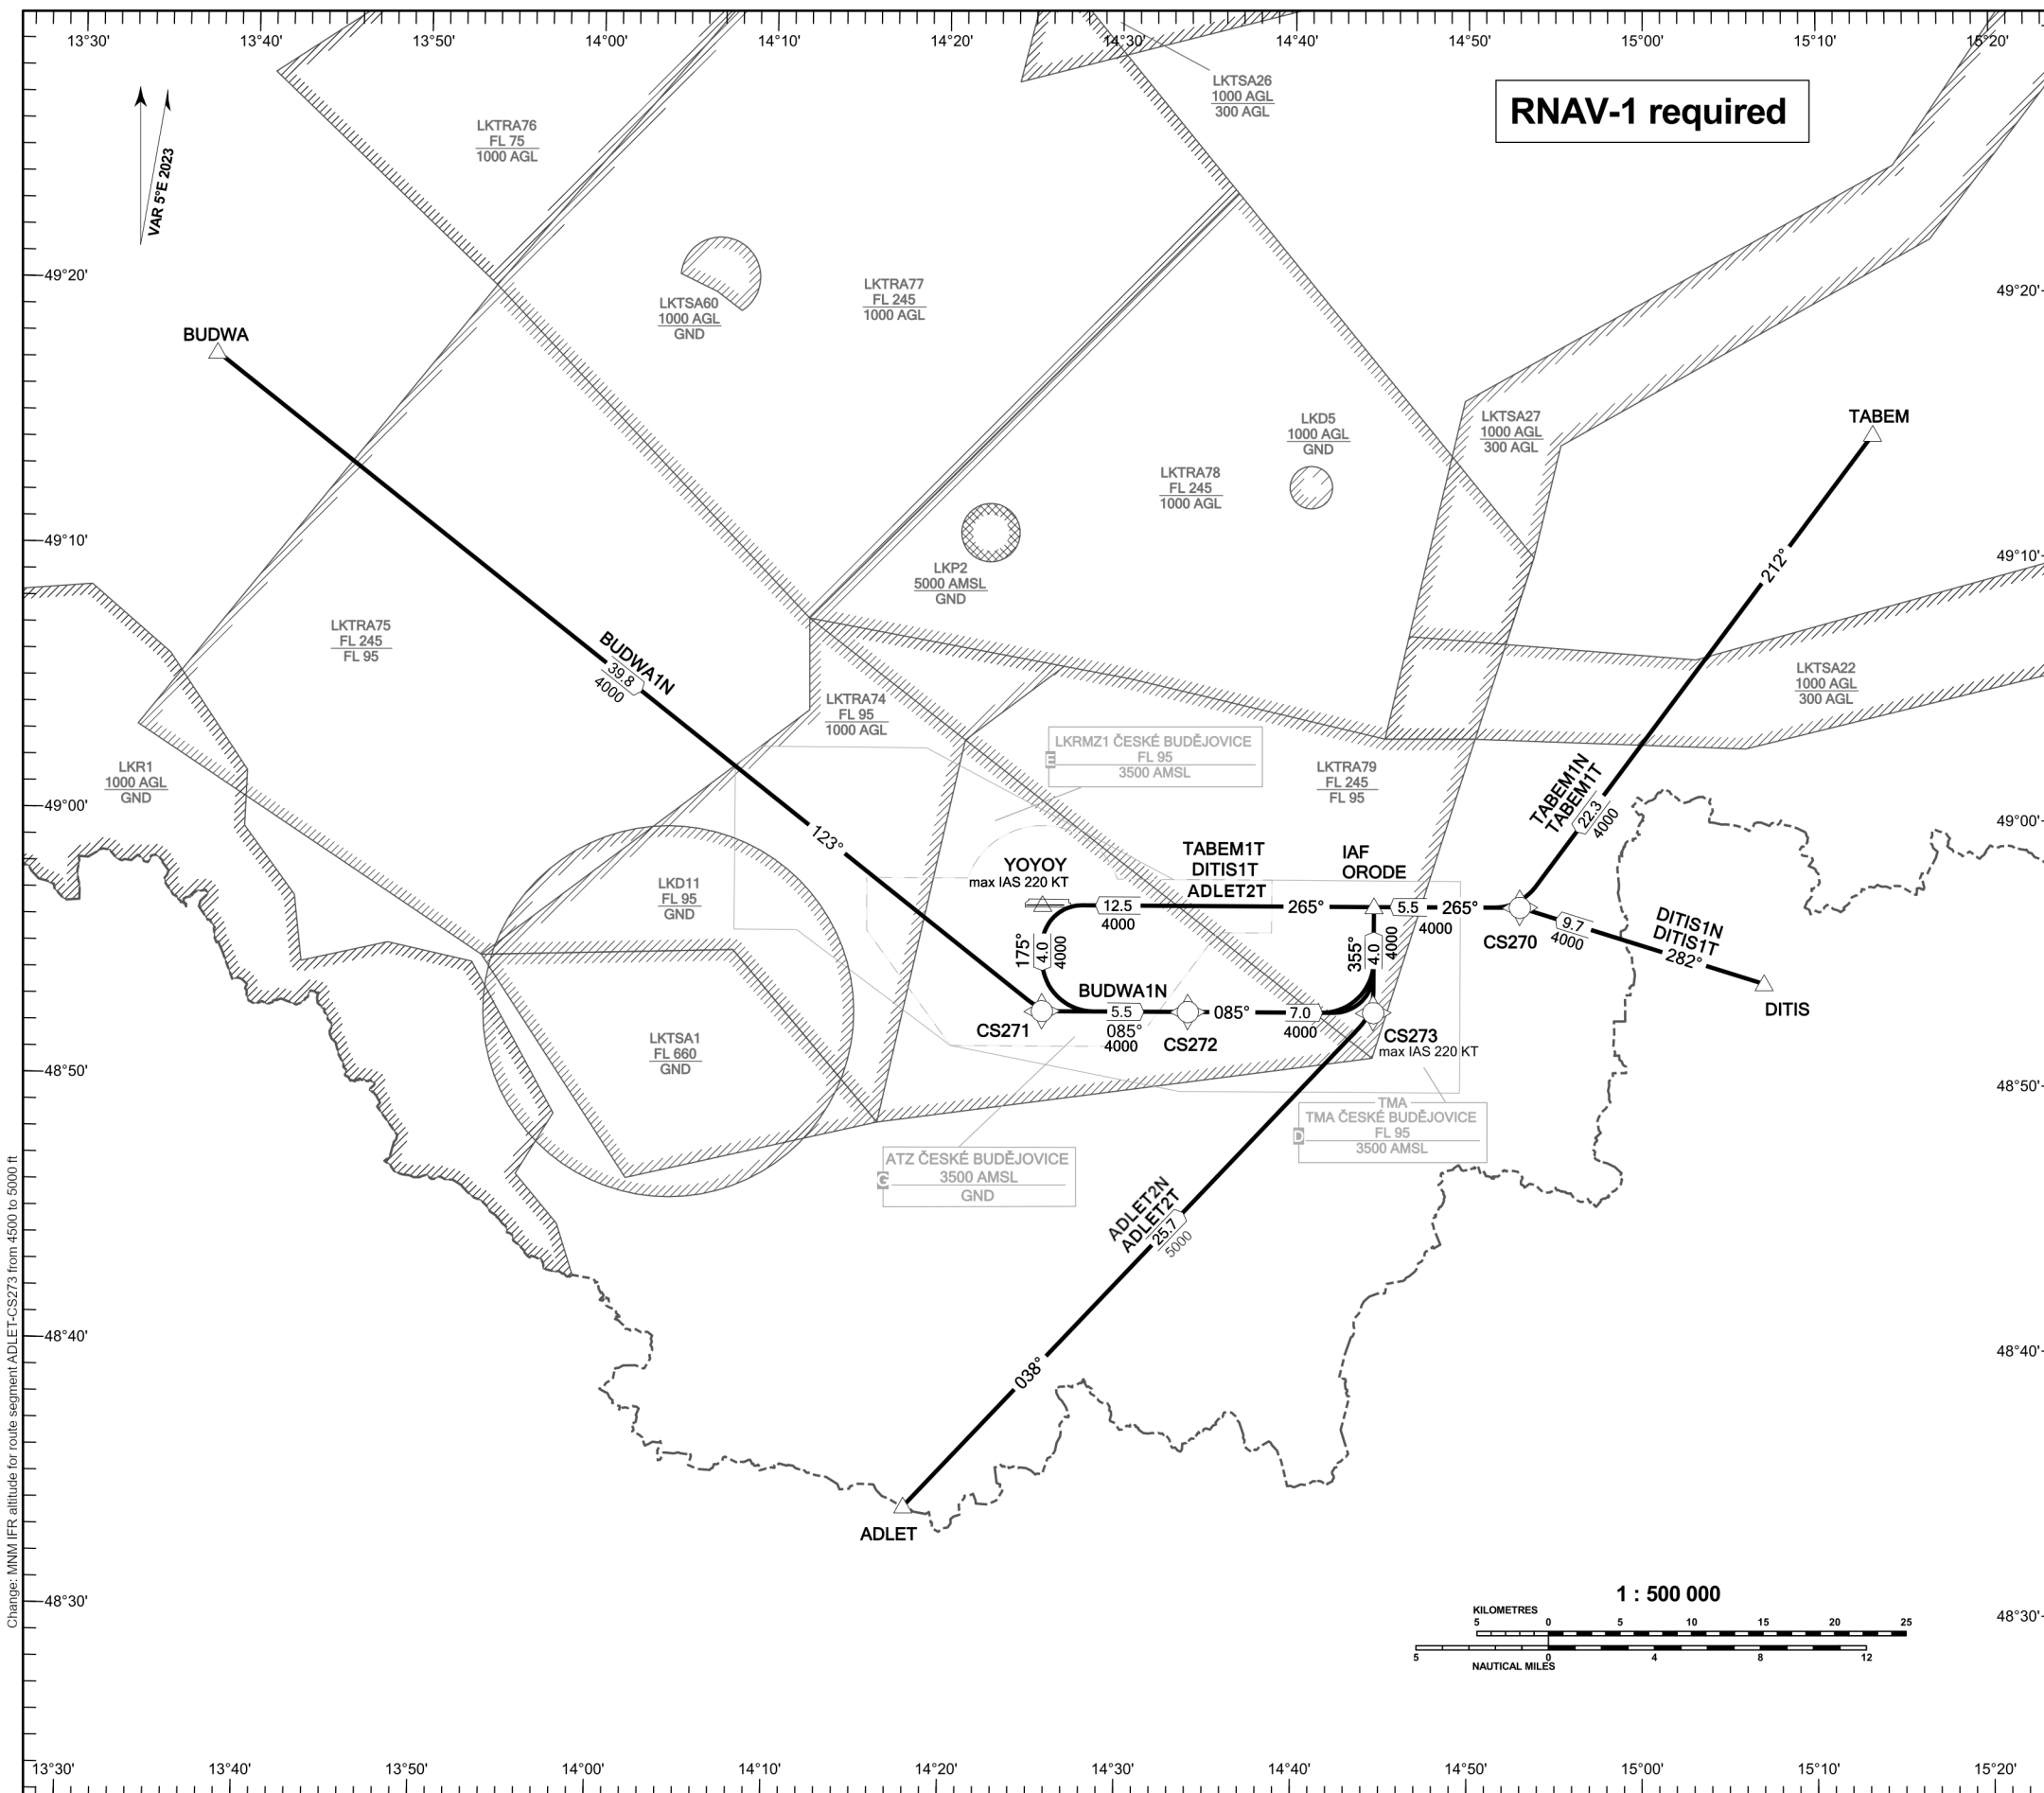

**RNAV STANDARD ARRIVAL CHART - INSTRUMENT
(STAR) - ICAO**

**ČESKÉ BUDĚJOVICE
RNAV STAR RWY 27**

RNAV-1 required

PRAHA RADAR	118.650
BUDĚJOVICE INFORMATION	135.930
PRAHA FIC	126.100
EMERGENCY FREQ	121.500

BEARINGS, TRACKS AND RADIALS ARE MAGNETIC
ALTITUDES AND ELEVATIONS ARE IN FEET
DISTANCES ARE IN NM

TRANSITION ALTITUDE
5000