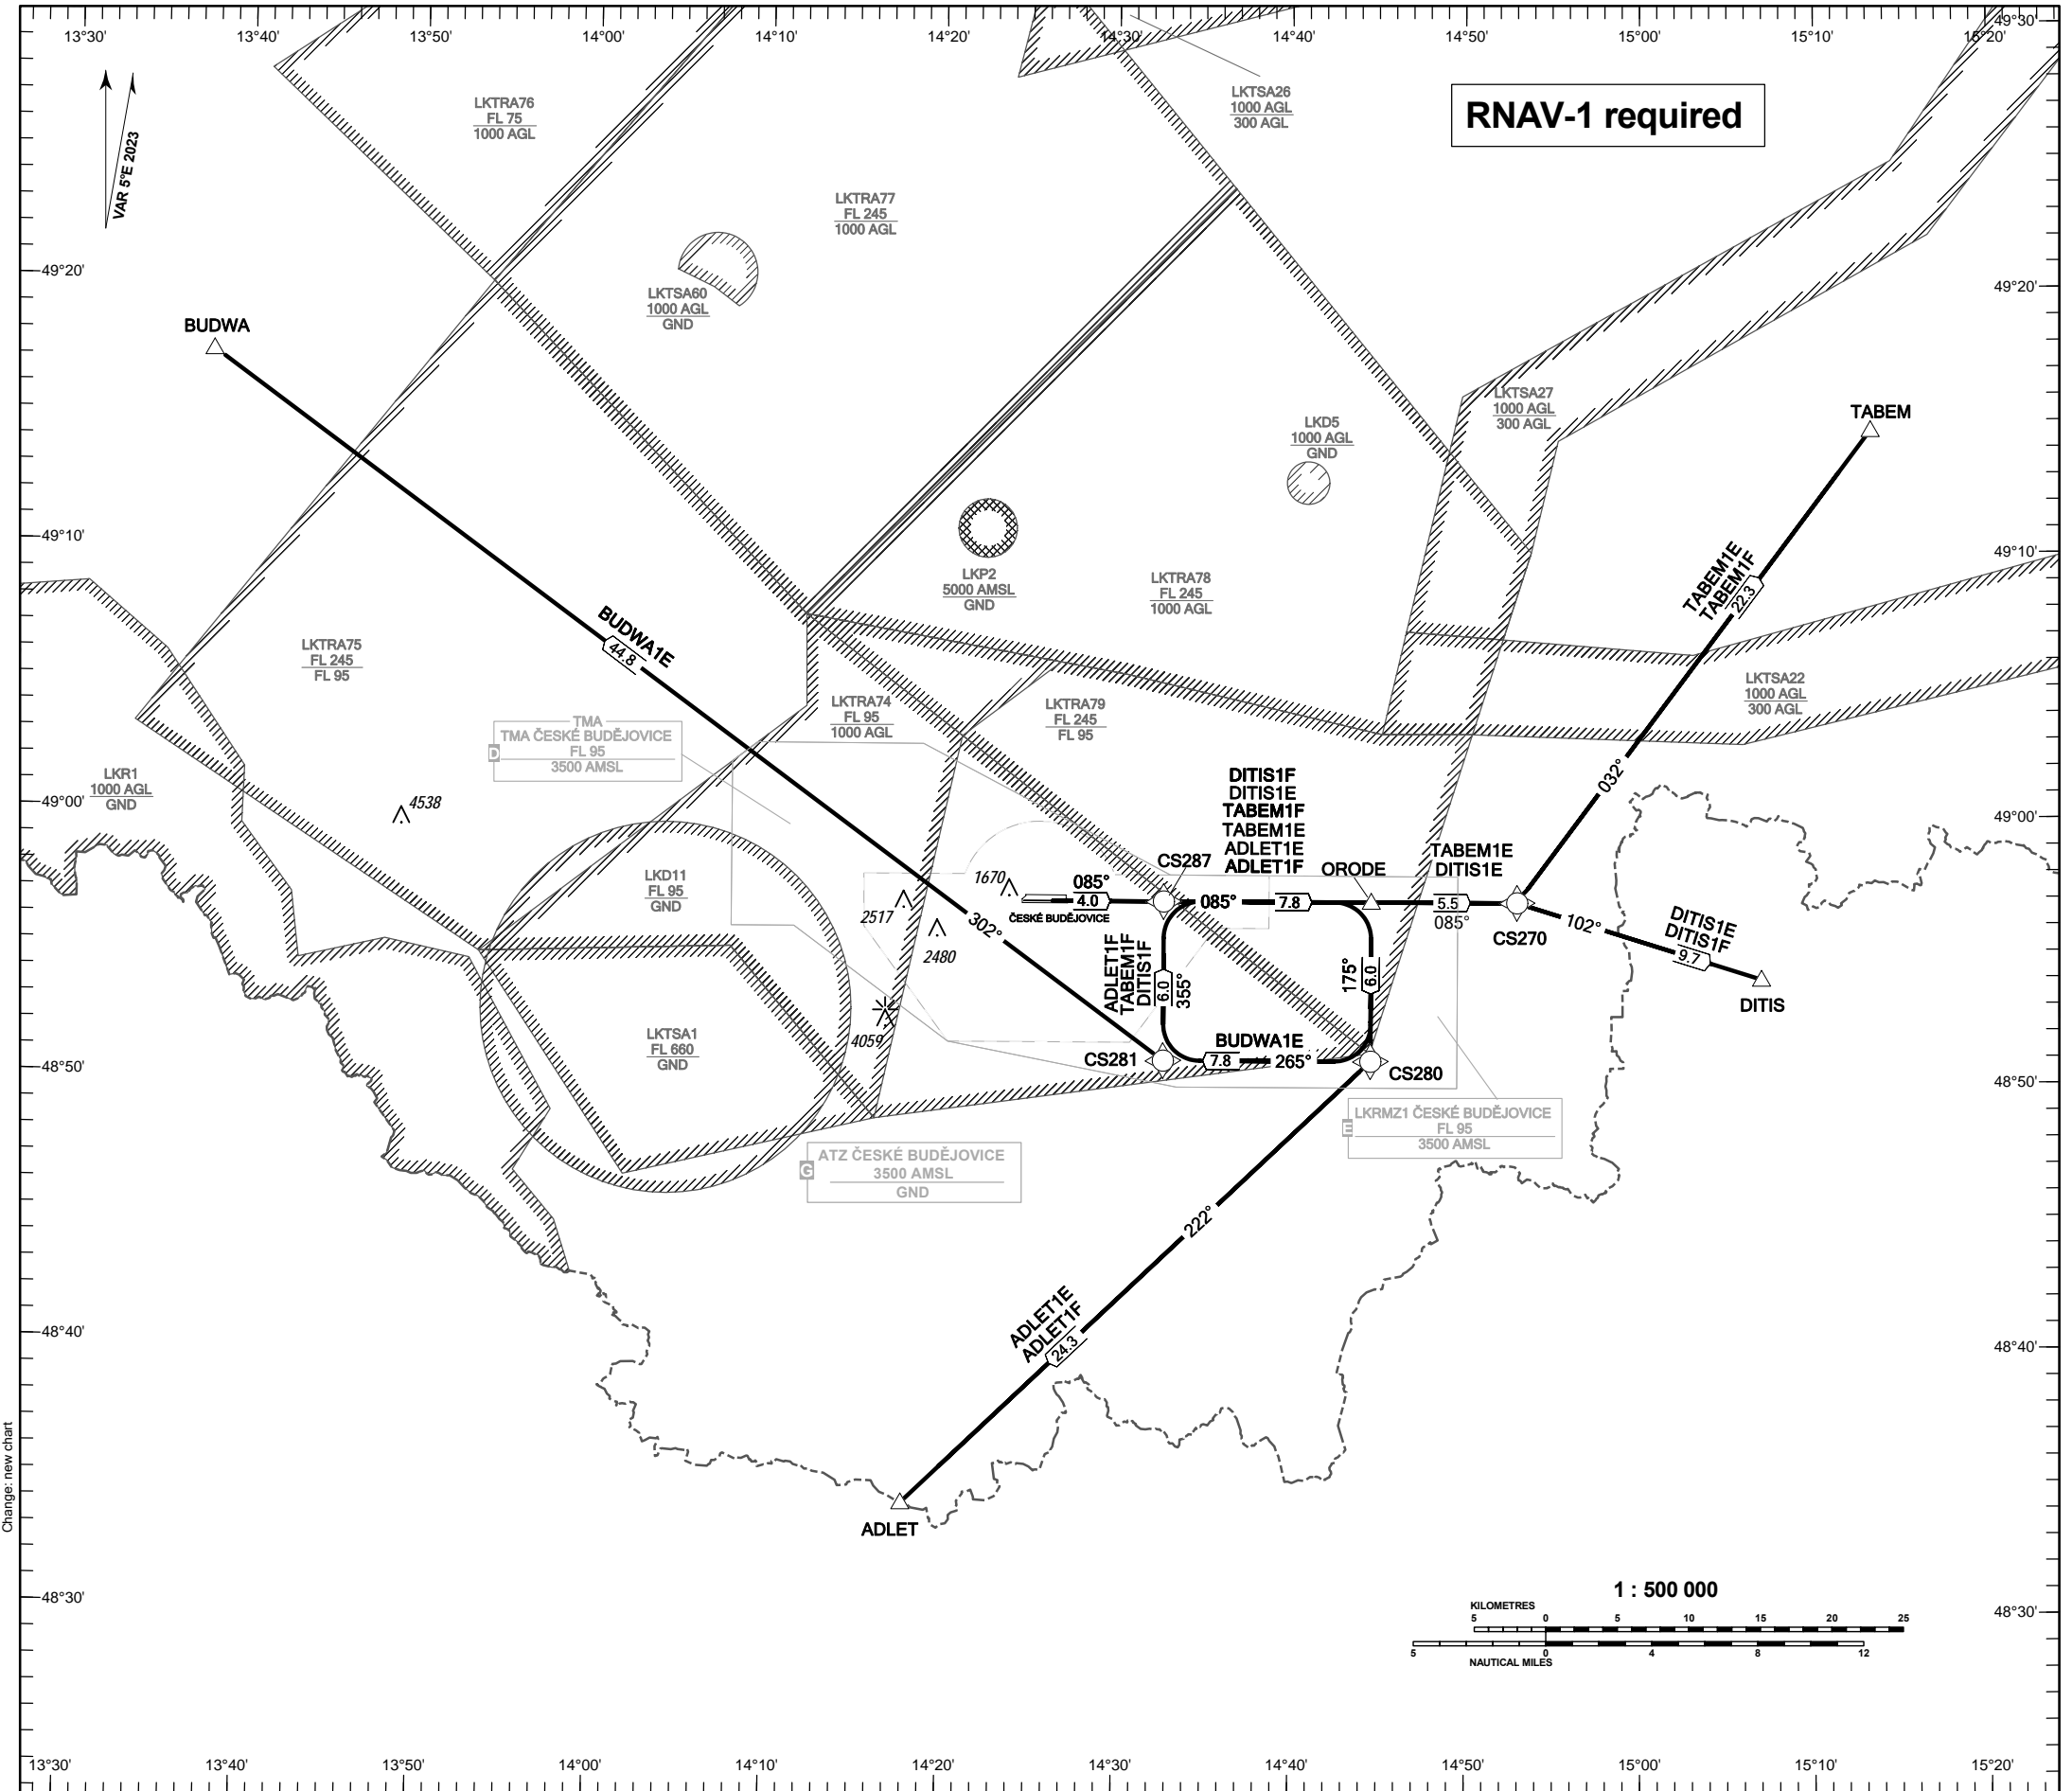

**RNAV STANDARD DEPARTURE CHART - INSTRUMENT  
(SID) - ICAO**

**ČESKÉ BUDĚJOVICE  
RNAV SID RWY 09**

PRAHA RADAR	118.650
BUDĚJOVICE INFORMATION	135.930
PRAHA FIC	126.100
EMERGENCY FREQ	121.500

BEARINGS, TRACKS AND RADIALS ARE MAGNETIC  
ALTITUDES AND ELEVATIONS ARE IN FEET  
DISTANCES ARE IN NM

TRANSITION ALTITUDE  
5000