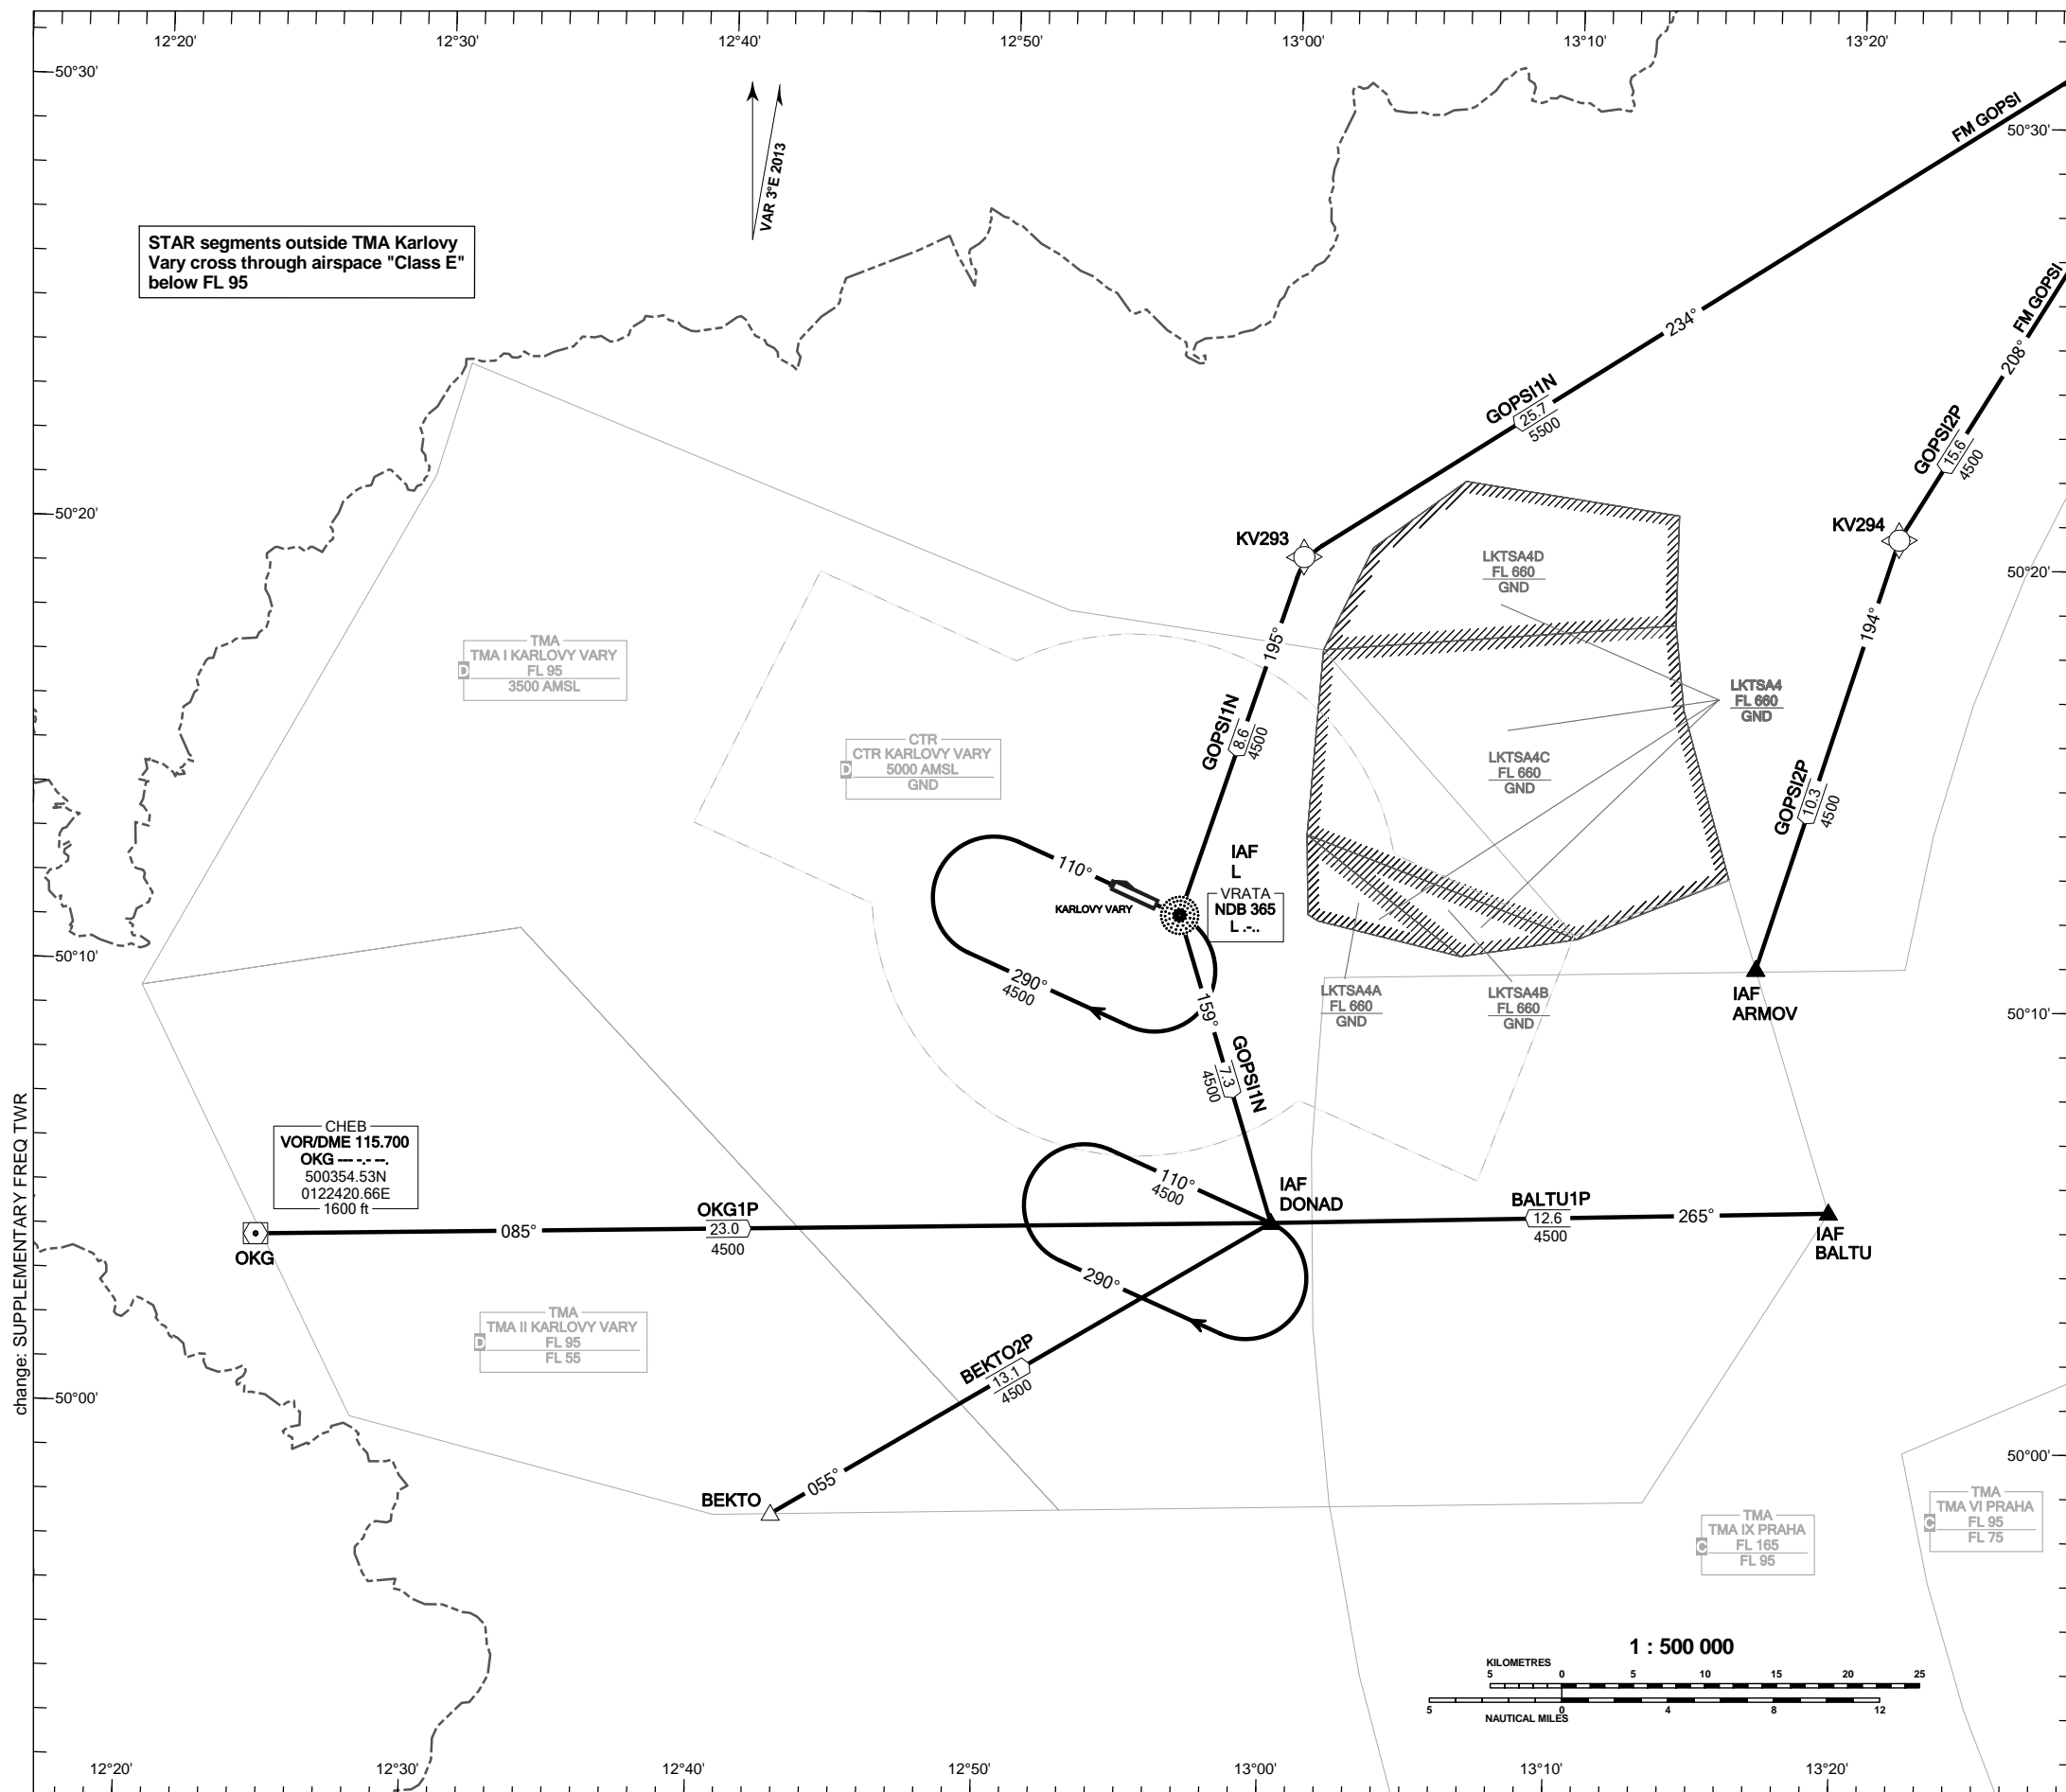

**RNAV STANDARD ARRIVAL CHART - INSTRUMENT
(STAR) - ICAO**

**KARLOVY VARY
RNAV STAR RWY 29**

KARLOVY VARY APPROACH / RADAR	118.650
KARLOVY VARY TOWER	119.955
KARLOVY VARY ATIS	121.230
EMERGENCY FREQ	118.955
	121.500

TRANSITION ALTITUDE
5000

BEARINGS, TRACKS AND RADIALS ARE MAGNETIC
ALTITUDES AND ELEVATIONS ARE IN FEET
DISTANCES ARE IN NM