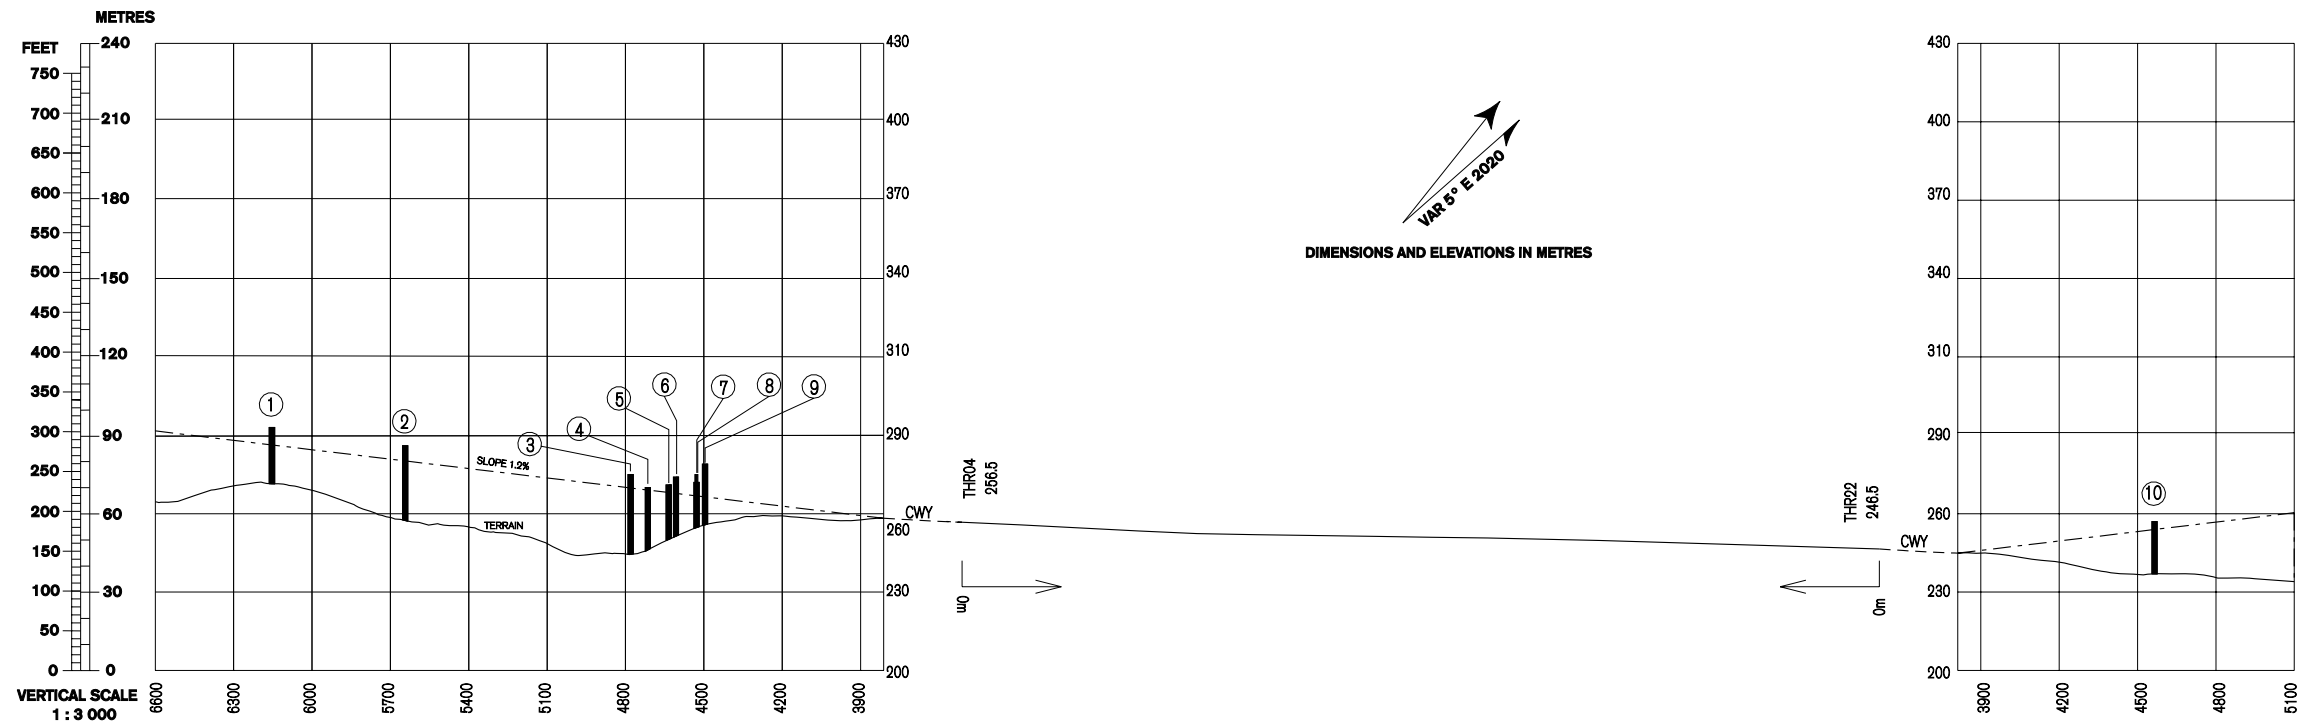

**AERODROME OBSTACLE CHART - ICAO**  
**TYPE A (OPERATING LIMITATIONS)**

**OSTRAVA/Mošnov**

**RWY 04/22**

DECLARED DISTANCES		
RWY 04	RWY 22	
3511	TAKE - OFF RUN AVAILABLE	3511
3811	TAKE - OFF DISTANCE AVAILABLE	3811
3511	ACCELERATE STOP DISTANCE AVAILABLE	3511
3511	LANDING DISTANCE AVAILABLE	3511

LEGEND	
IDENTIFICATION NUMBER	①
TREE AND SHRUB	*
ROAD	==
CONTOUR	800 670
TERRAIN PENETRATING OBSTRUCTION PLANE	

change: RWY MAG direction