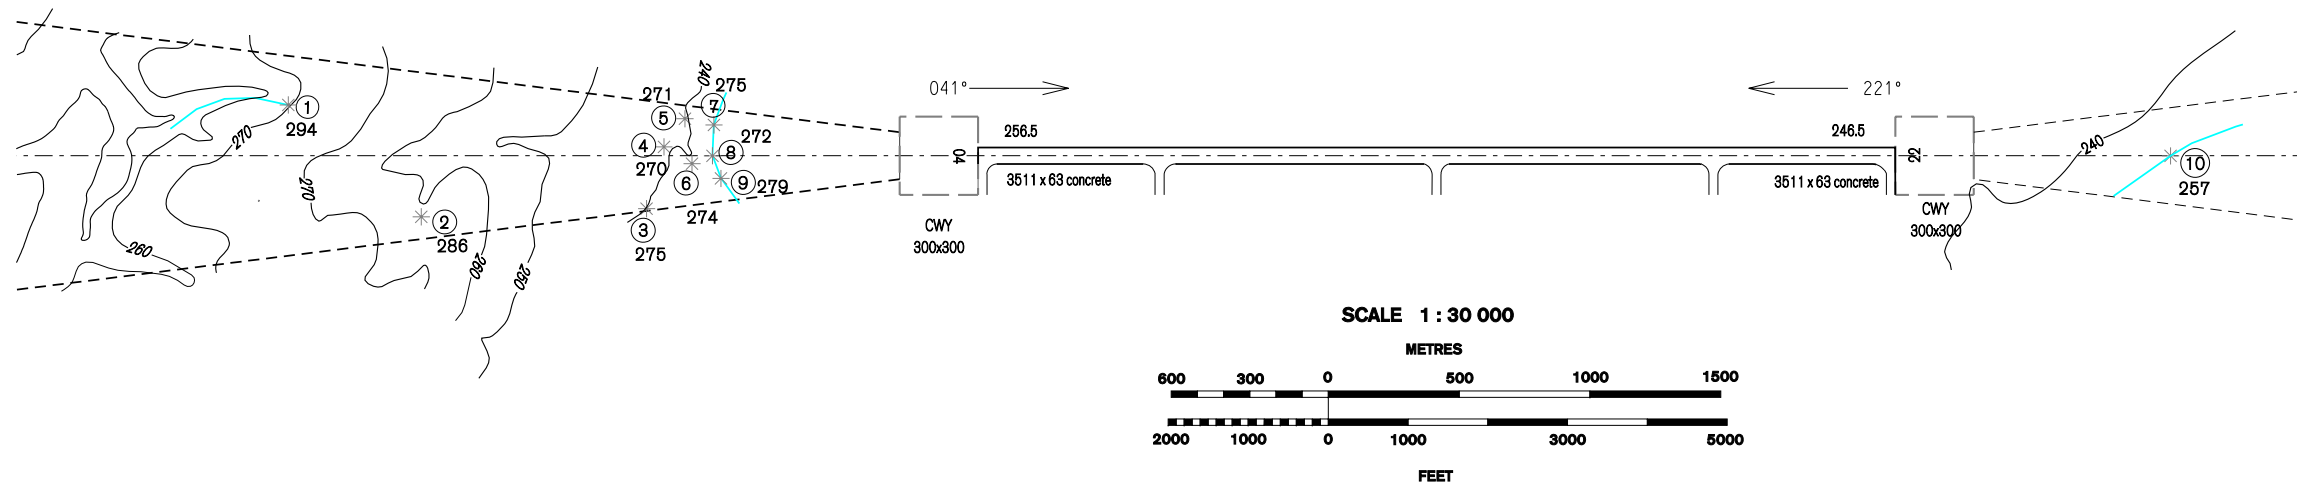

**AERODROME OBSTACLE CHART - ICAO**  
**TYPE A (OPERATING LIMITATIONS)**

**OSTRAVA/Mošnov**

**RWY 04/22**

DECLARED DISTANCES		
RWY 04	RWY 22	
3511	TAKE - OFF RUN AVAILABLE	3511
3811	TAKE - OFF DISTANCE AVAILABLE	3811
3511	ACCELERATE STOP DISTANCE AVAILABLE	3511
3511	LANDING DISTANCE AVAILABLE	3511

LEGEND	
IDENTIFICATION NUMBER	①
TREE AND SHRUB	*
ROAD	==
CONTOUR	800 670
TERRAIN PENETRATING OBSTRUCTION PLANE	

change: RWY MAG direction