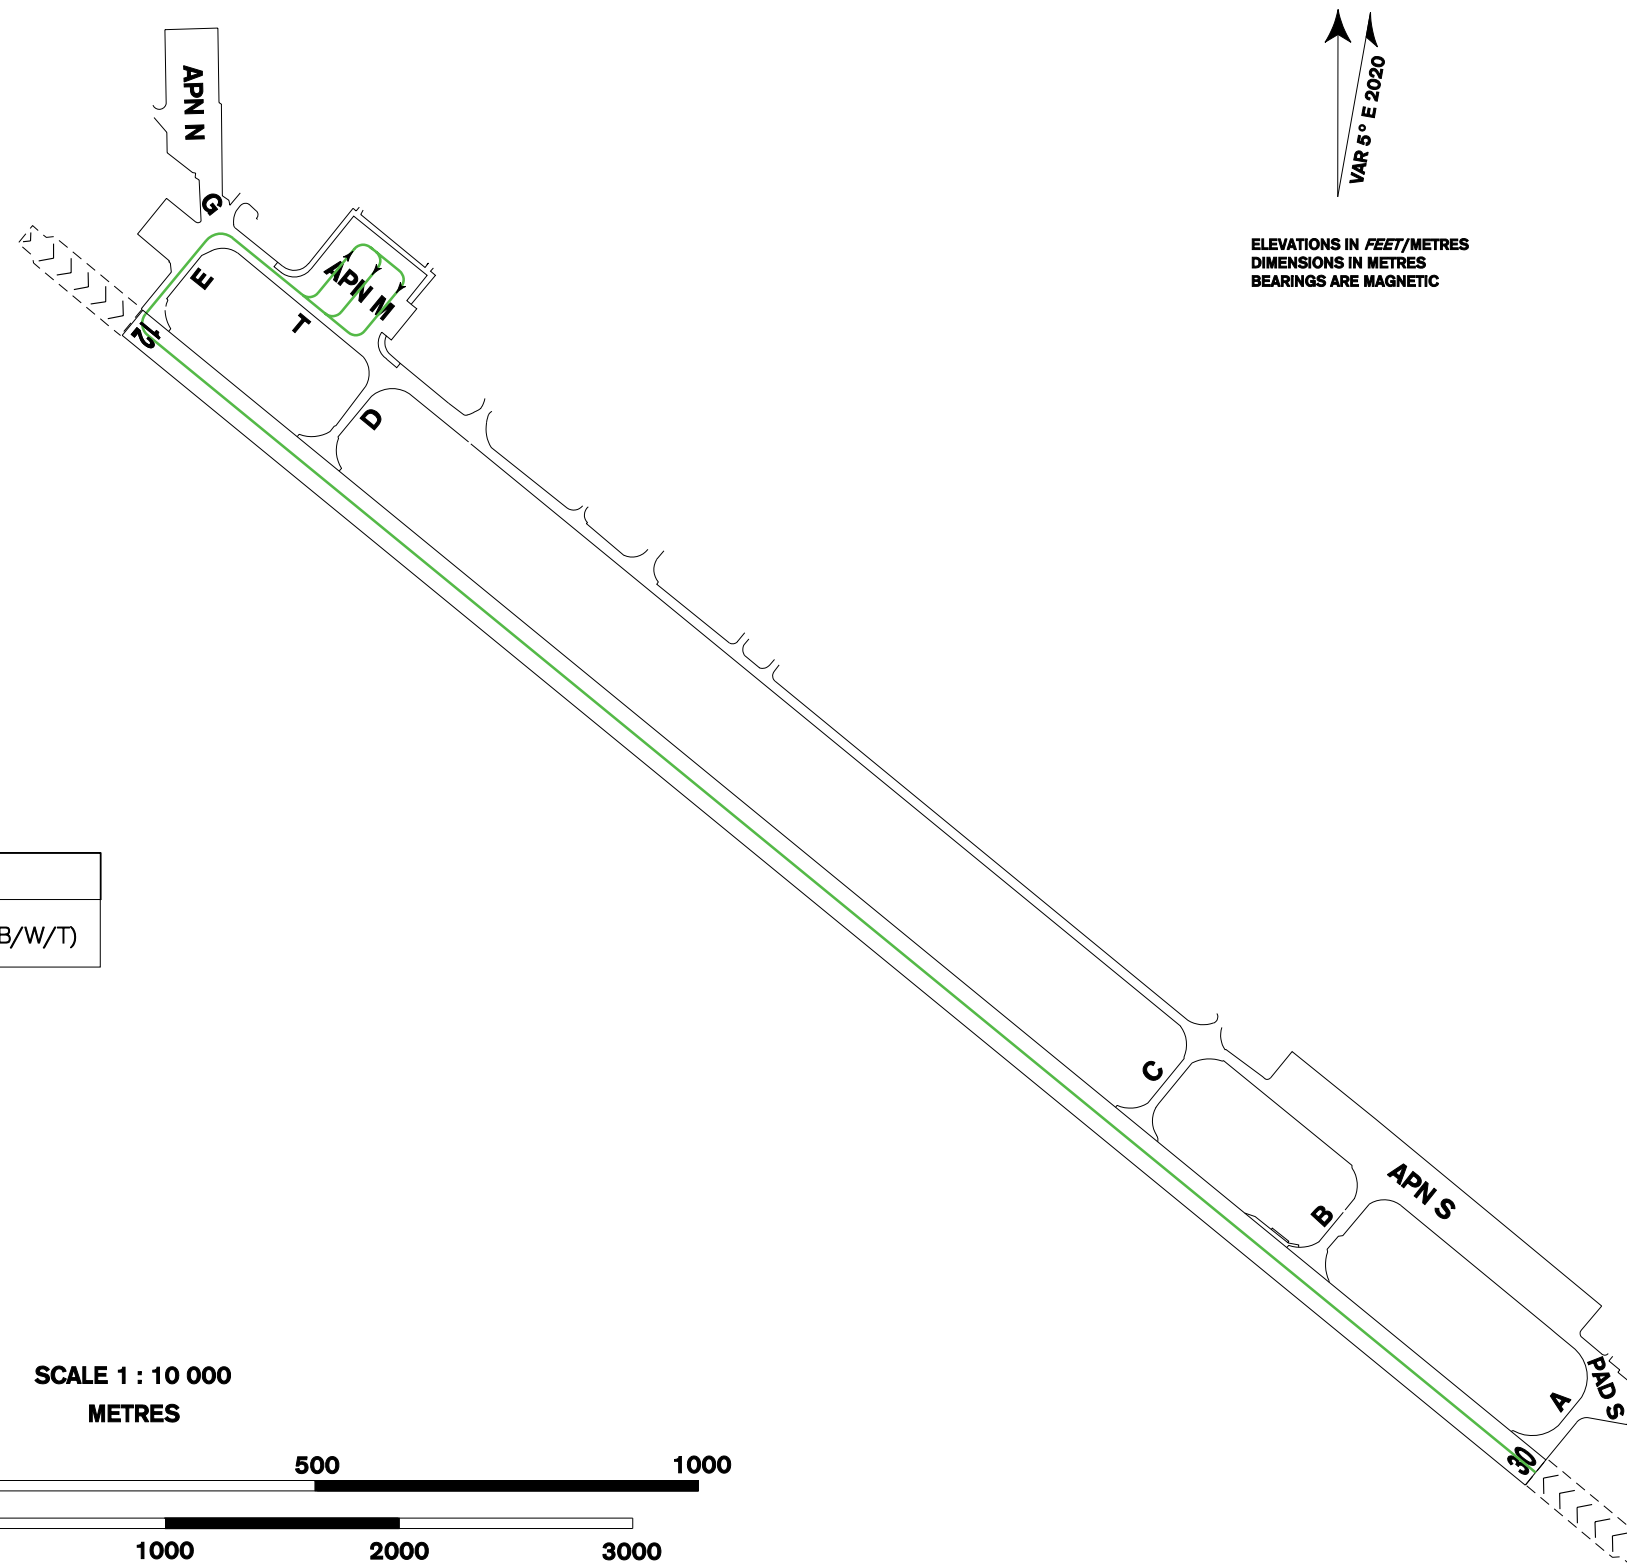

# TAXI ROUTES FOR CRITICAL AIRCRAFT TYPES

## NÁMĚŠŤ

LEGEND	
	Available taxi route (ACN 30/R/B/W/T)

**Pilots are requested to**  
- use minimum thrust during taxiing  
- taxi with outer engines off if applicable

change: MAG VAR: RWY designation