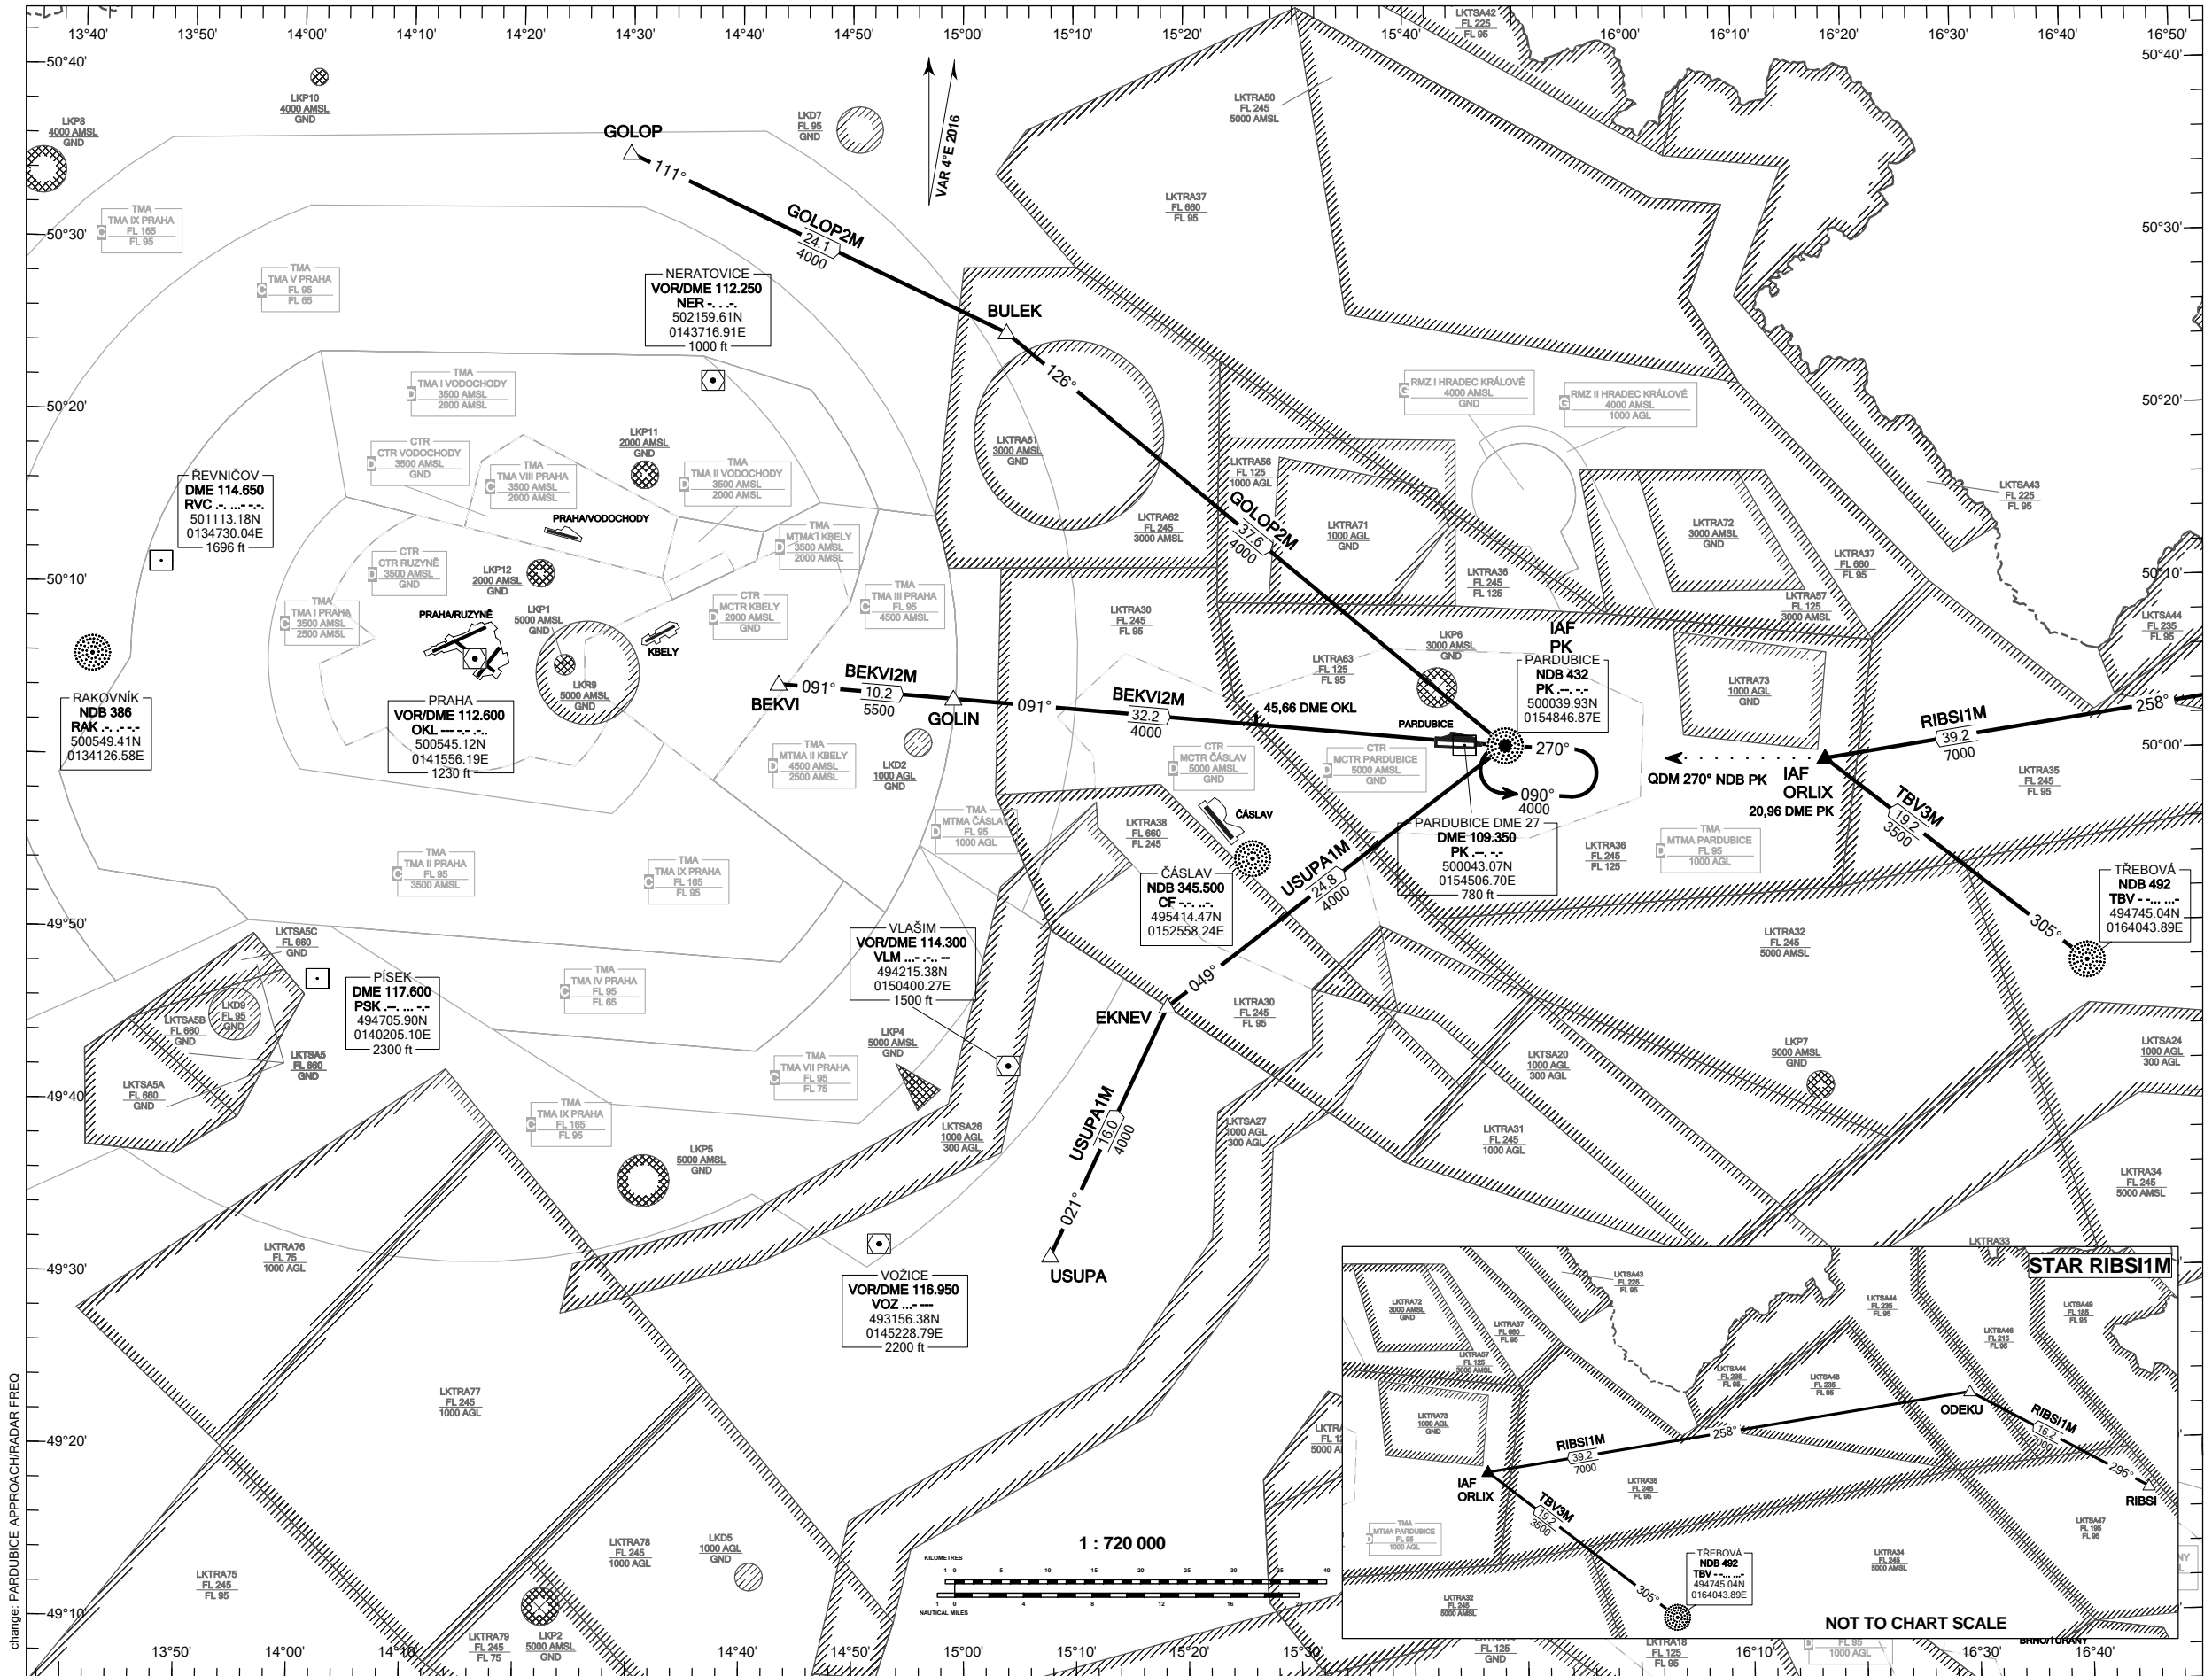

**RNAV STANDARD ARRIVAL CHART -  
INSTRUMENT (STAR) - ICAO**

**PARDUBICE  
RNAV STAR RWY 27**

PARDUBICE APPROACH / RADAR 128.365  
PARDUBICE TOWER 120.155  
EMERGENCY FREQ 120.205 (reserve)  
121.500

BEARINGS, TRACKS AND RADIALS ARE MAGNETIC  
ALTITUDES AND ELEVATIONS ARE IN FEET  
DISTANCES ARE IN NM

TRANSITION ALTITUDE  
5000