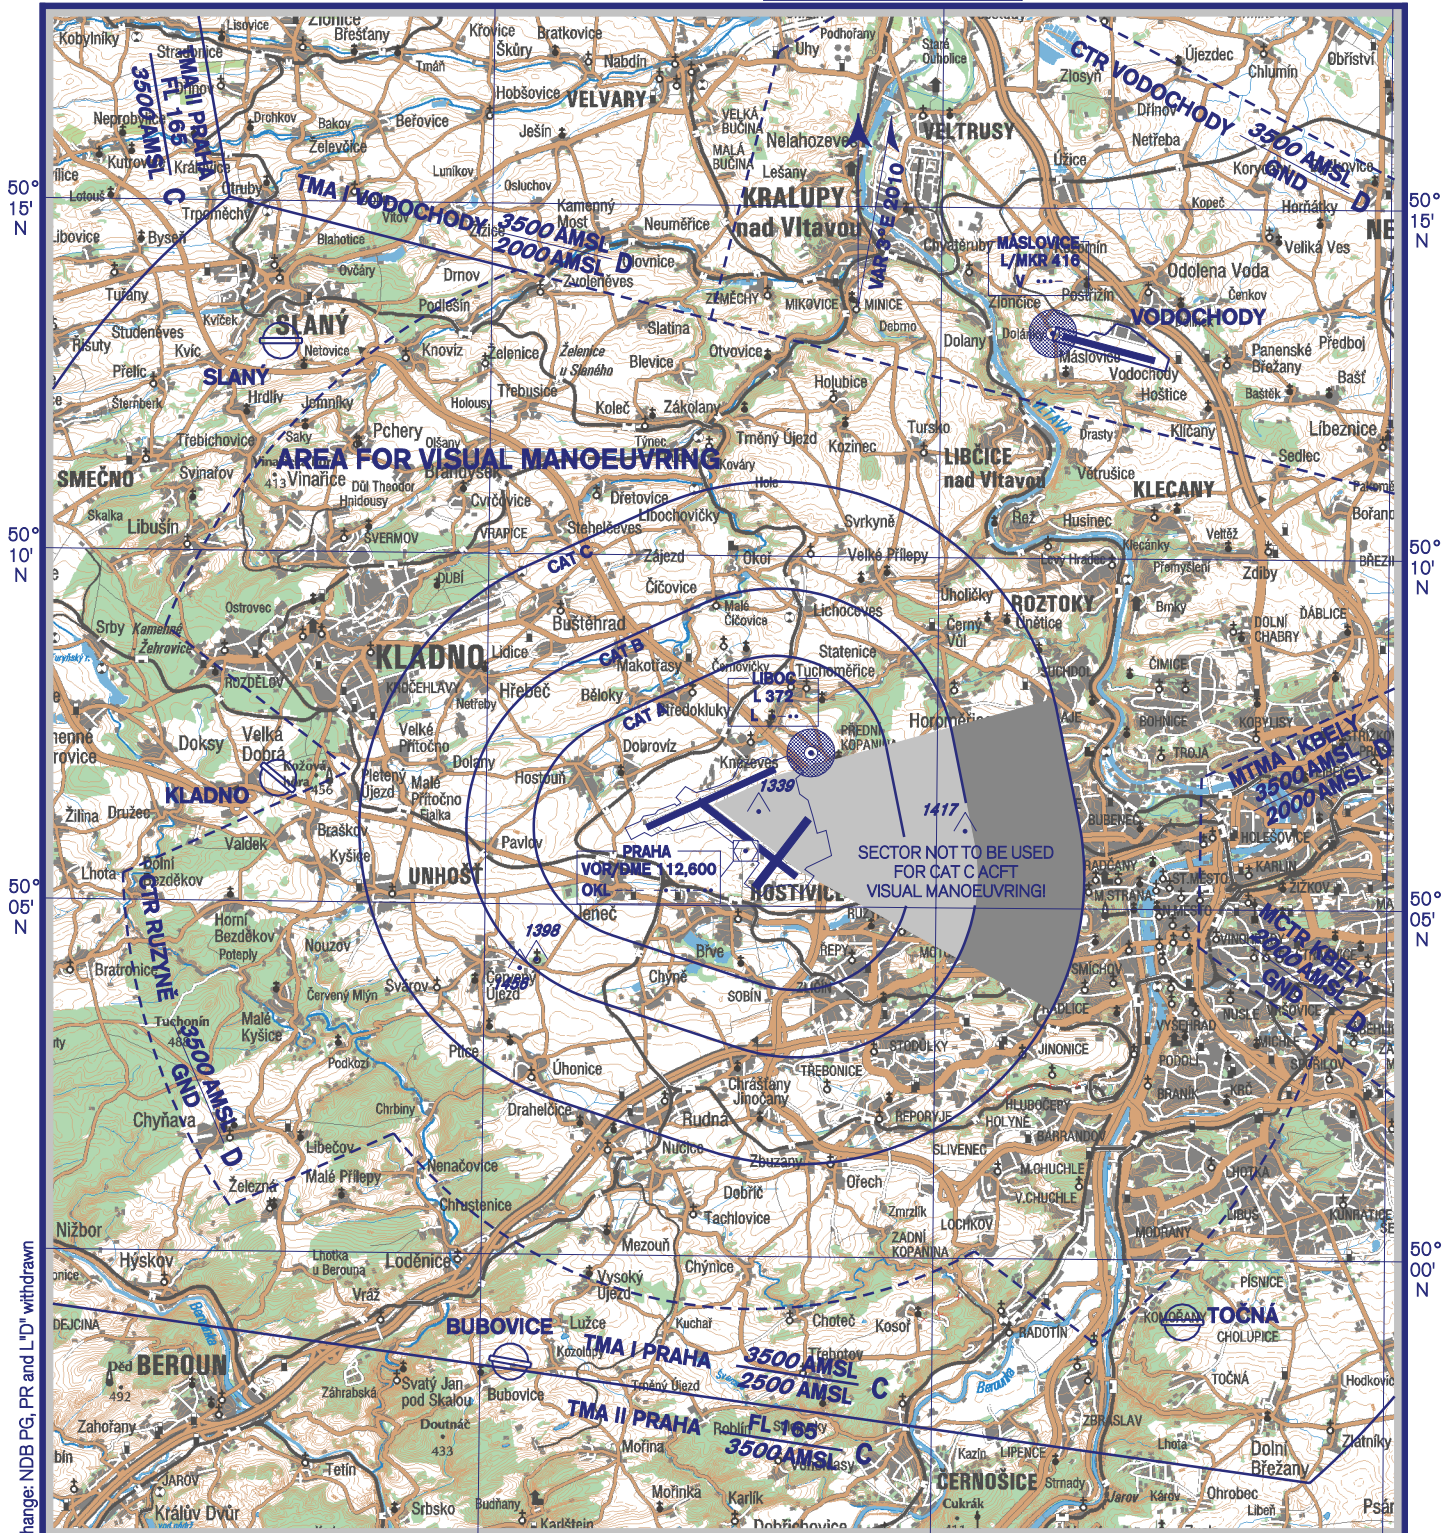

# CIRCLING APPROACH CHART

AD ELEV 1247 ft/380m

PRAHA RADAR	127,575
RUZYNE RADAR	118,300
	119,000
SUPPLEMENTARY FREQ	136,075
	121,500
RUZYNE TOWER	118,100
SUPPLEMENTARY FREQ	134,550
	121,500

PRAHA/Ruzyně

change: NDB PG, PR and 'ID' withdrawn

OCA	A	B	C	
Circling	ft	1650	1739	1850
	m	503	530	564

Category D circling approach not authorized.