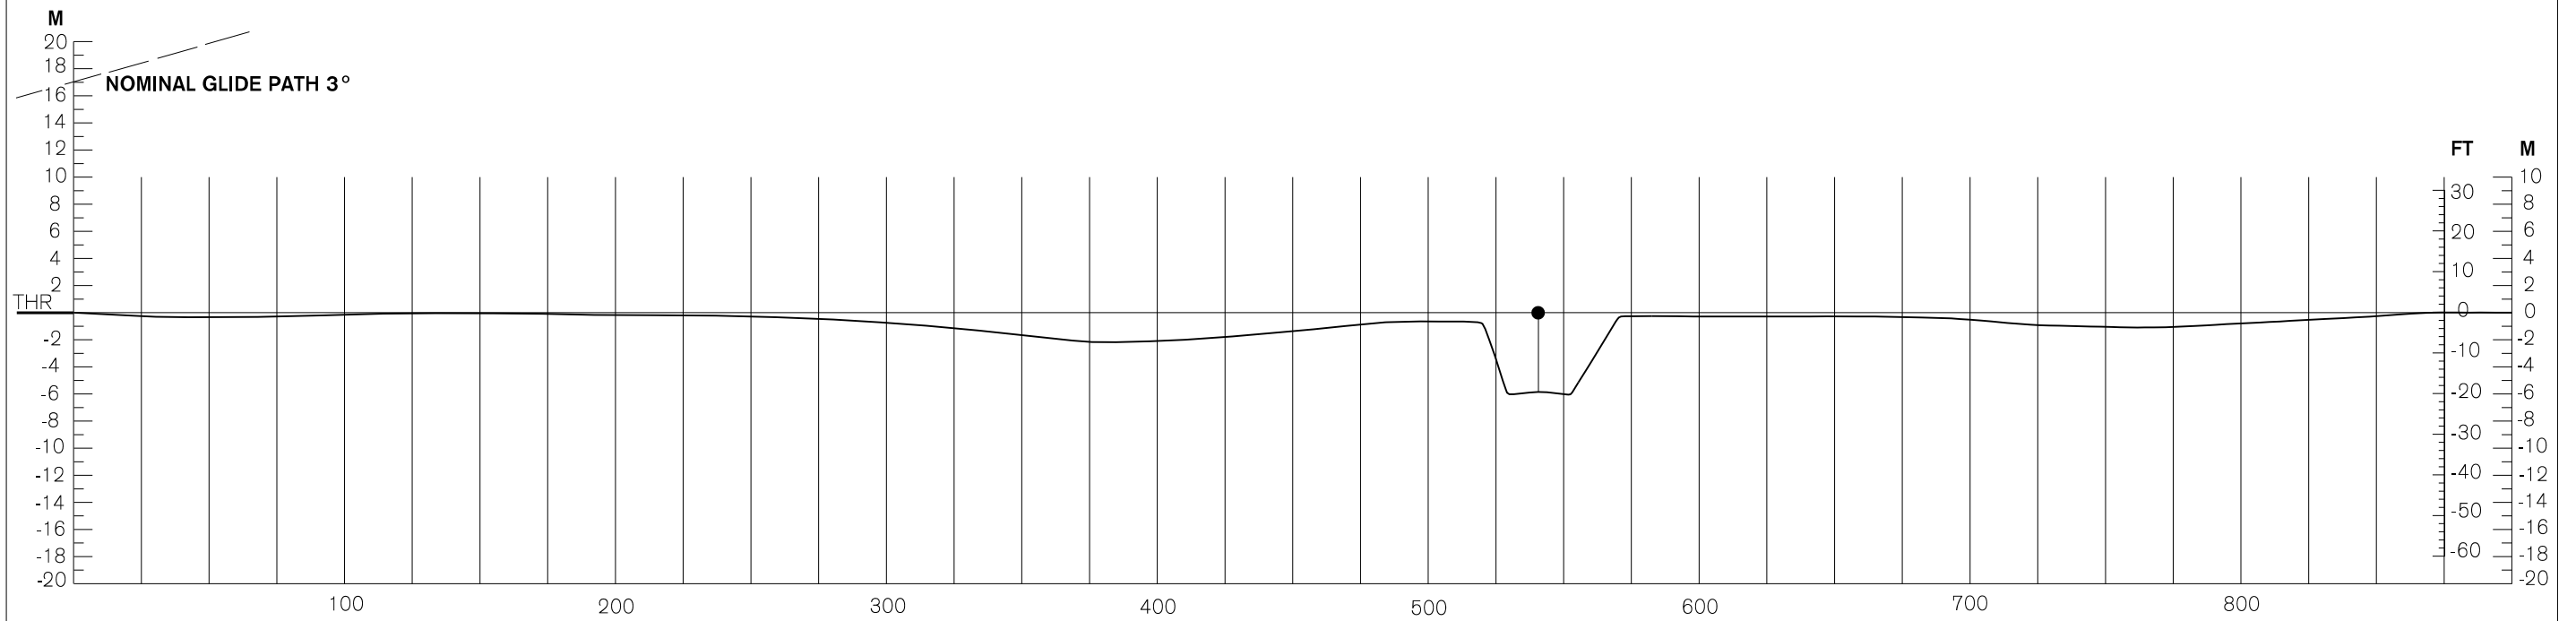

PRECISION APPROACH TERRAIN CHART - ICAO RWY 24 PRAHA/Ruzyně

HORIZONTAL SCALE 1 : 2500

VERTICAL SCALE 1 : 500

LEGEND	
	CONTOUR
	CENTRE-LINE PROFILE
	APPROACH LIGHTS

CONTOURS AND HEIGHTS ARE RELATED TO ELEVATION OF RWY THR  
DISTANCES AND HEIGHTS IN METRES