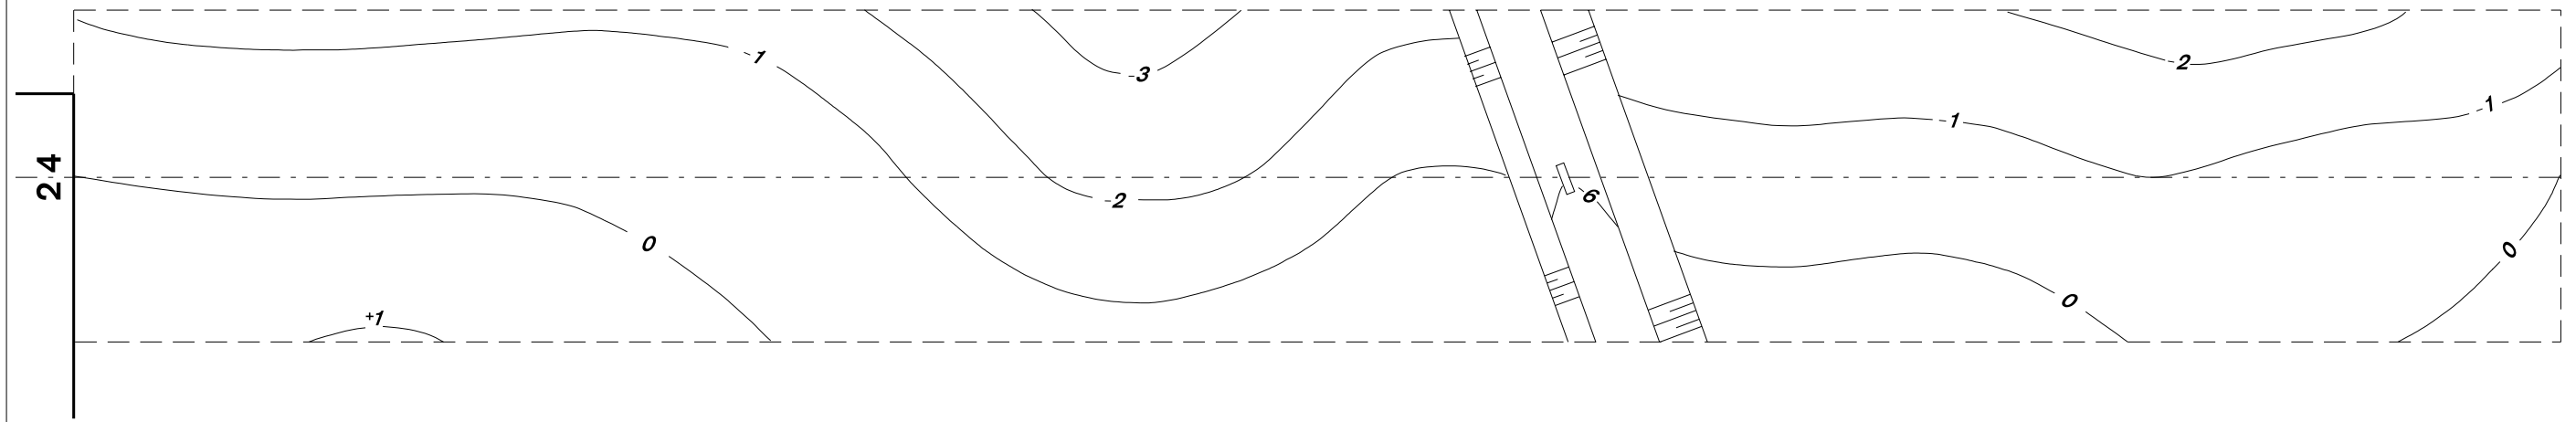

PRECISION APPROACH TERRAIN CHART - ICAO RWY 24 PRAHA/Ruzyně

HORIZONTAL SCALE 1 : 2500

VERTICAL SCALE 1 : 500

LEGEND	
	CONTOUR
	CENTRE-LINE PROFILE
	APPROACH LIGHTS

CONTOURS AND HEIGHTS ARE RELATED TO ELEVATION OF RWY THR  
DISTANCES AND HEIGHTS IN METRES