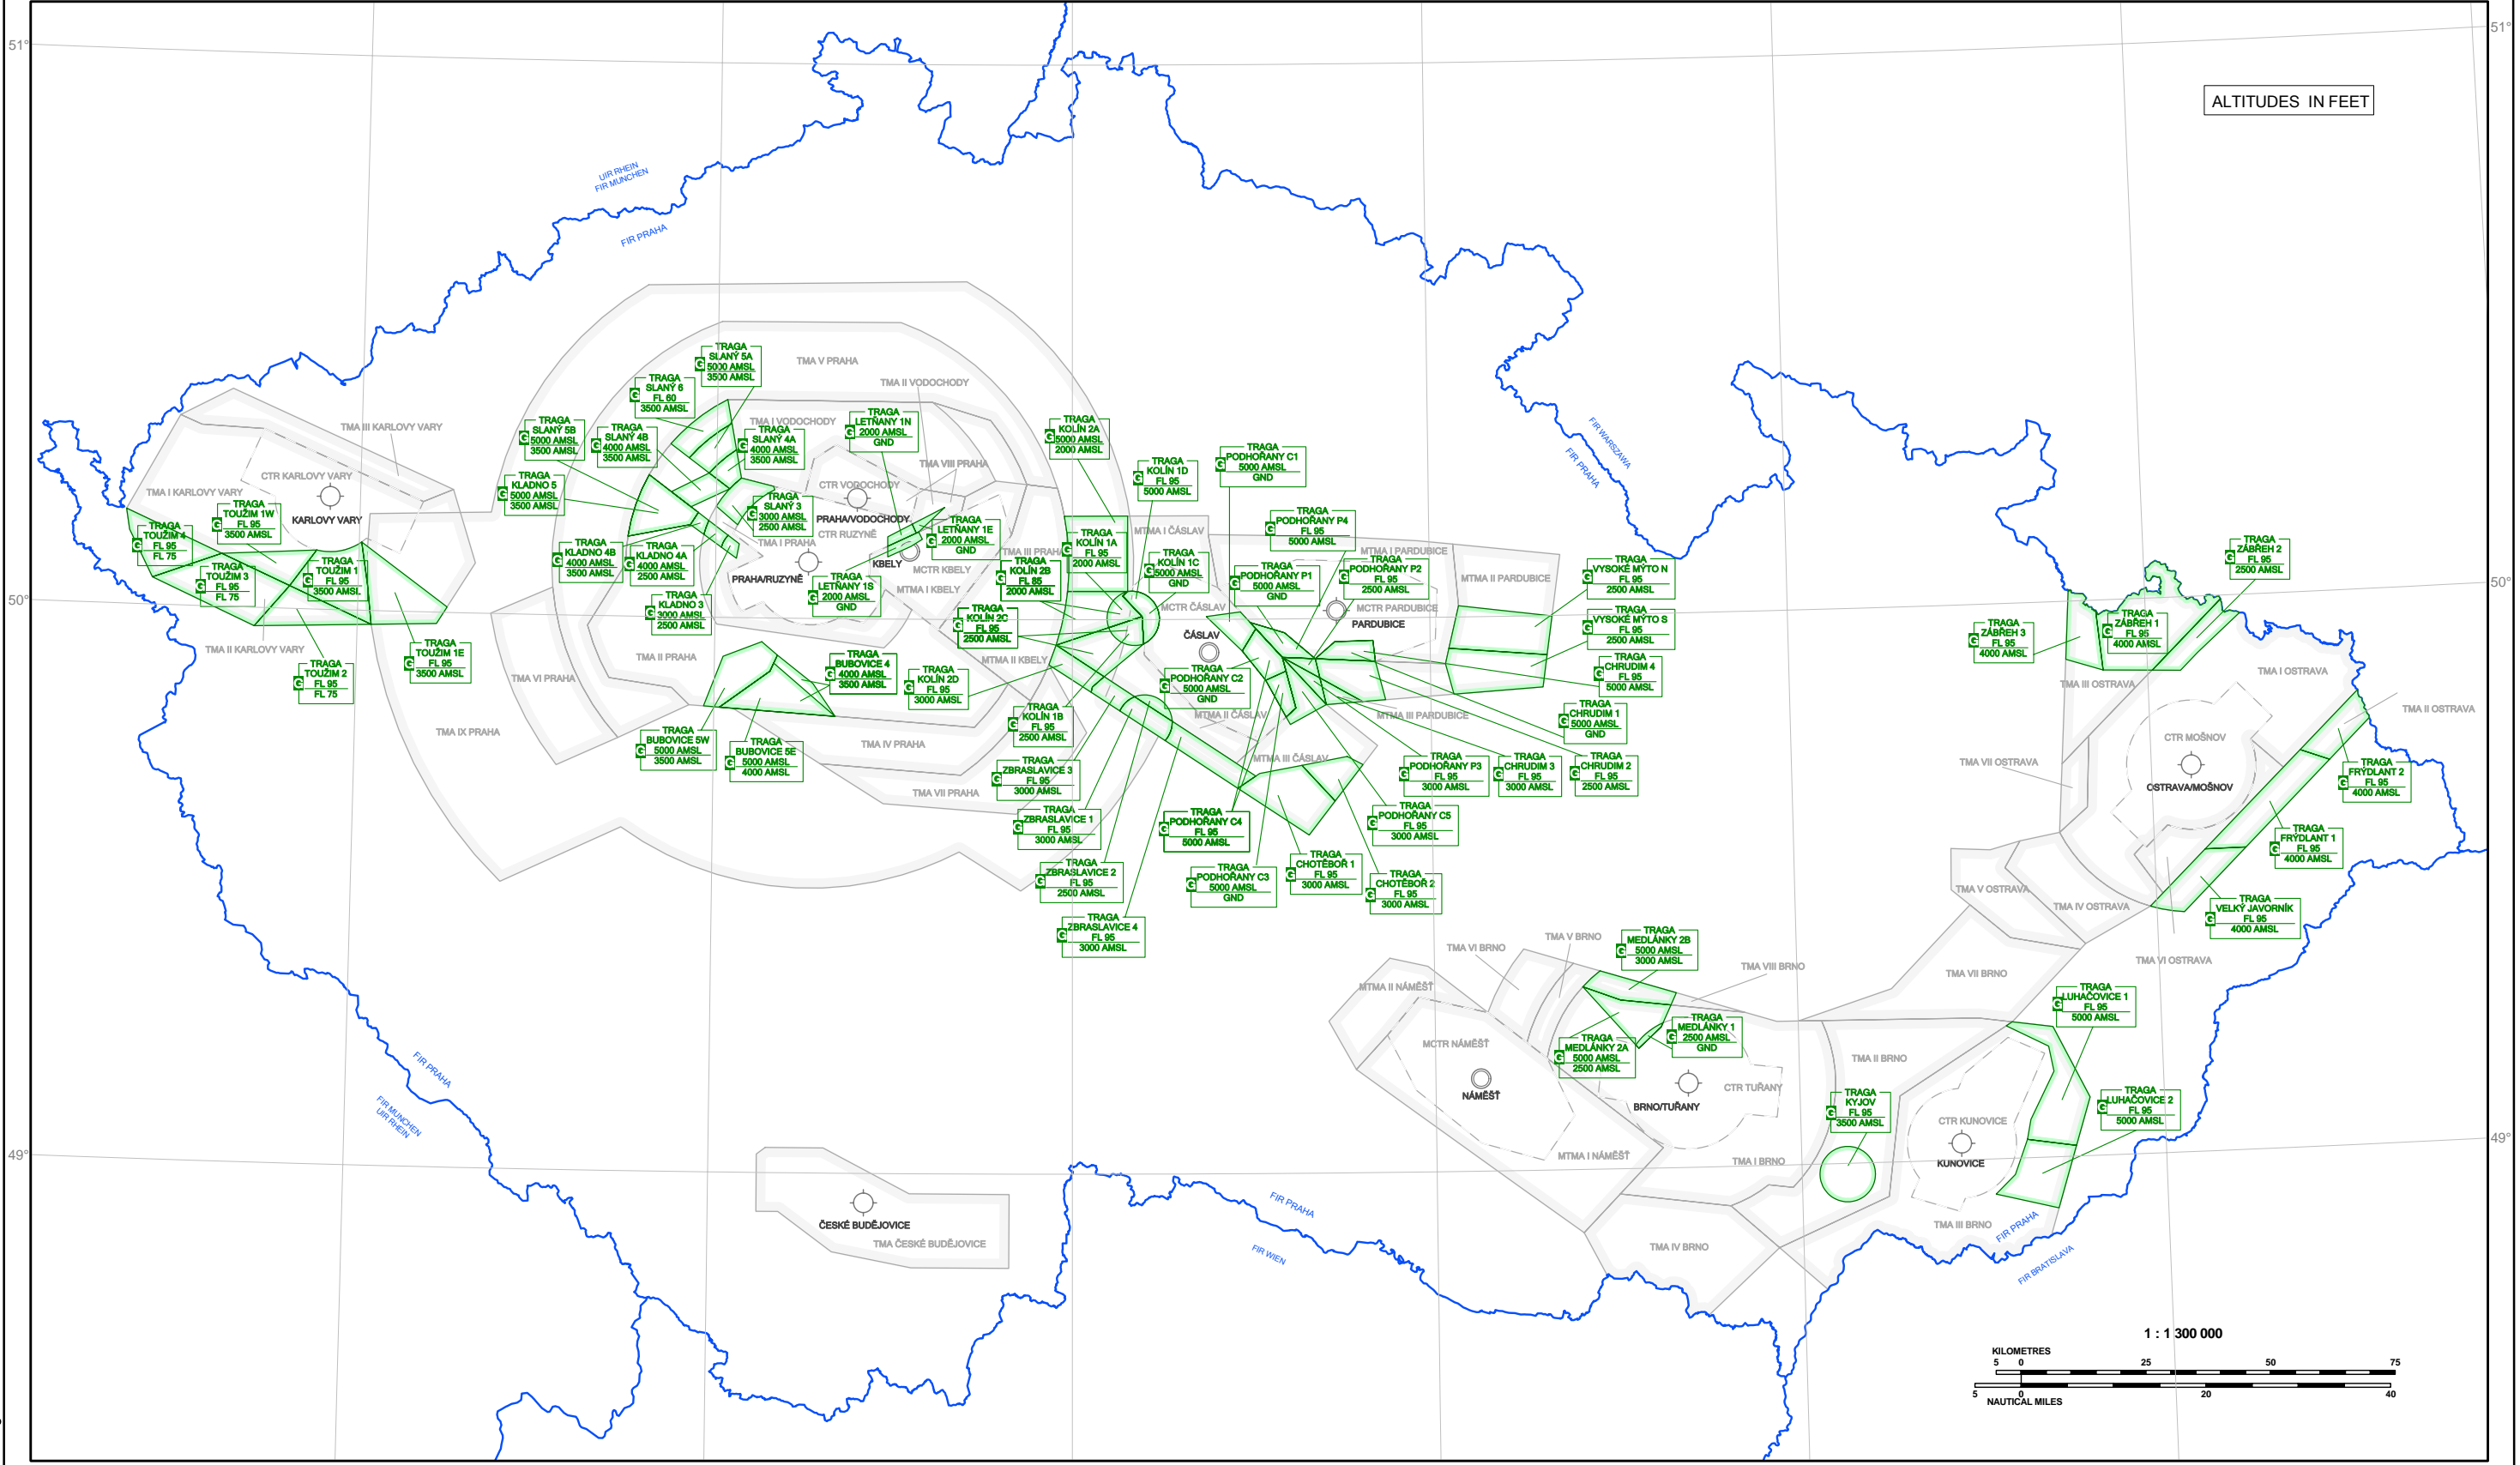

INDEX CHART OF TEMPORARY RESERVED AREAS DESIGNATED FOR OPERATIONS OF GENERAL AVIATION (TRA GA)

ALTITUDES IN FEET

change: new TRAGA KYJOV