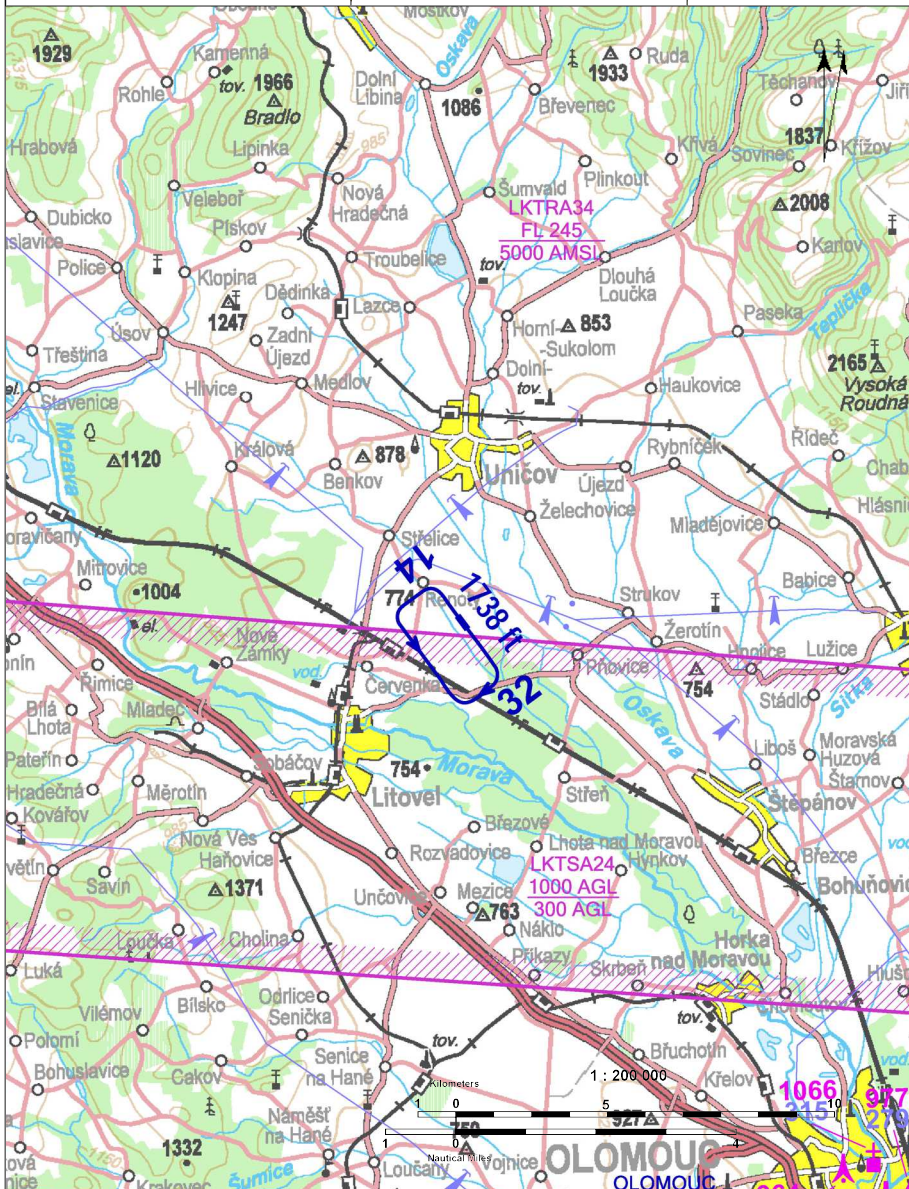

 <b>DĚTRICHOV RADIO</b> Group frequency	<b>125,830</b>	Private SLZ field	 
		ARP: 49° 43' 45" N, 17° 07' 05" E ELEV: 751 ft / 229 m	

**!** Frequent operation of modelers. Area LKTA24 Březová is to the south of the field.