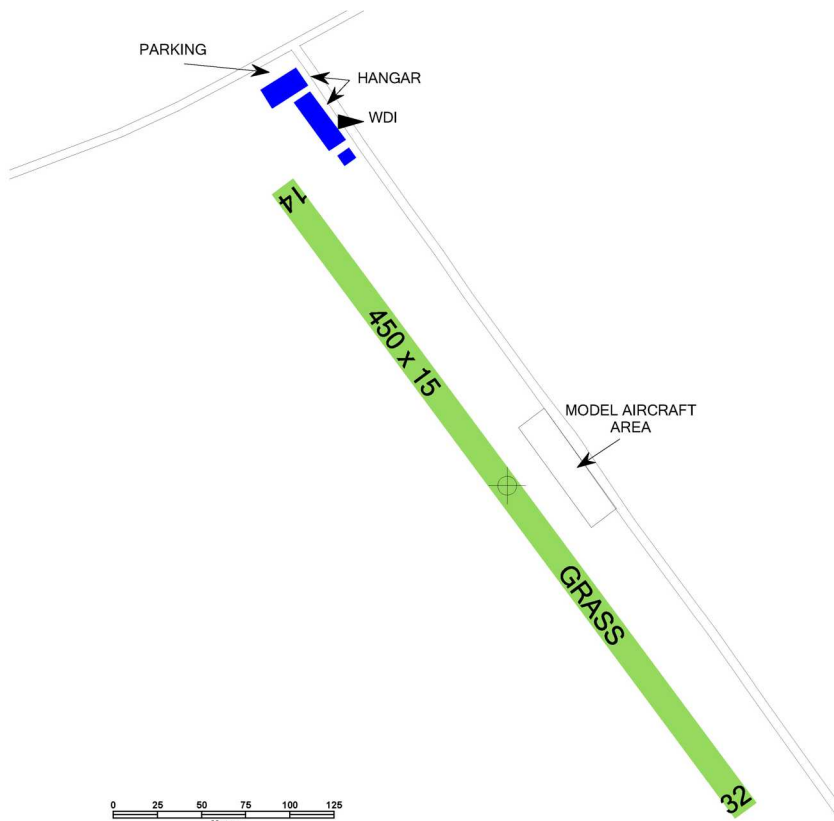

DĚTRICHOV RADIO **125,830**
Group frequency

	Year-round
	On request
	On request
	NIL
	NIL
	On request
	NIL
	NIL

Vladimír Linhart
Školní 203, 783 49 Lutín, ☎ +420 605 375 124,
ladik55@seznam.cz