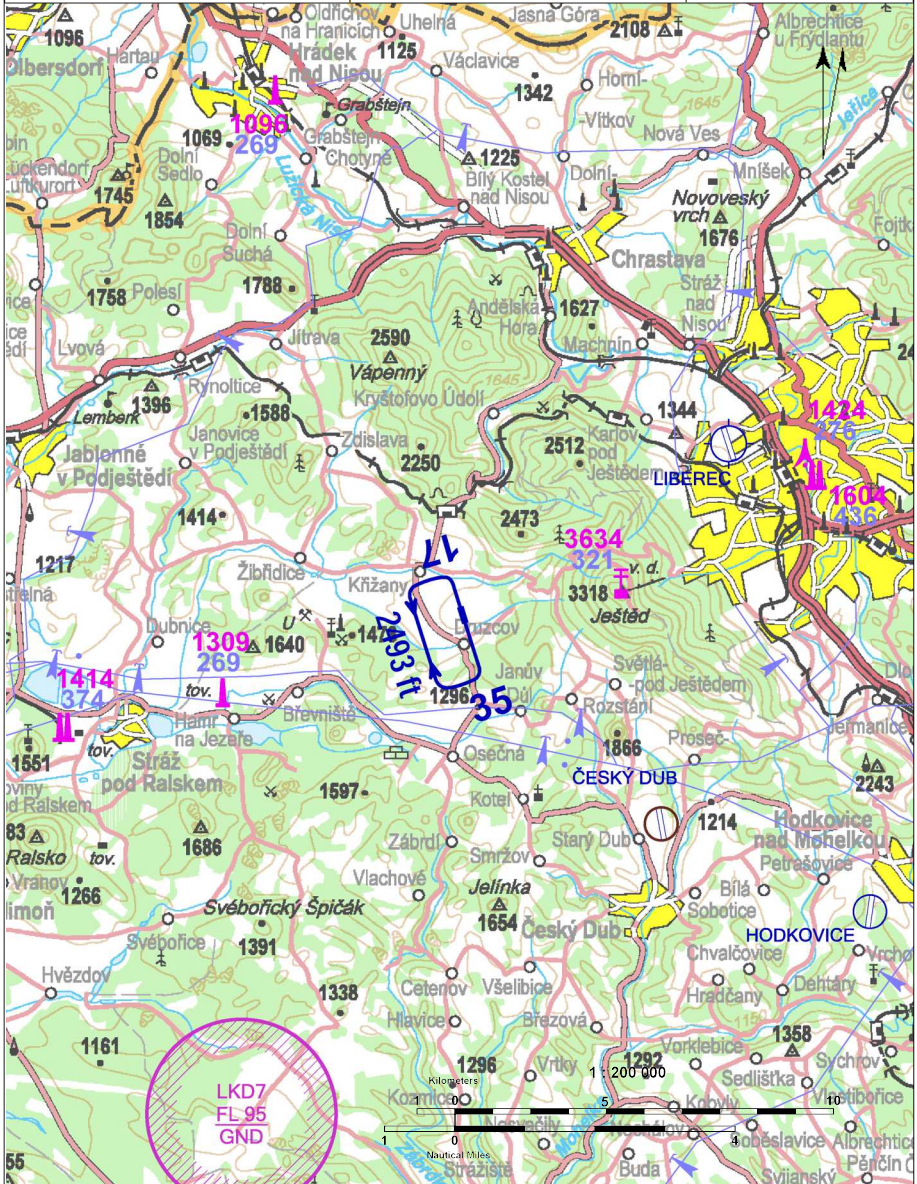

Druzcov u Lípy

 DRUZCOV RADIO Group frequency	125,830	Private SLZ field	 
		ARP: 50° 43' 41" N, 14° 55' 29" E ELEV: 1509 ft / 460 m	

! Taxi only on RWY and TWY. Beware of holes made by wild boars.

 **DRUZCOV RADIO** **125,830**
Group frequency