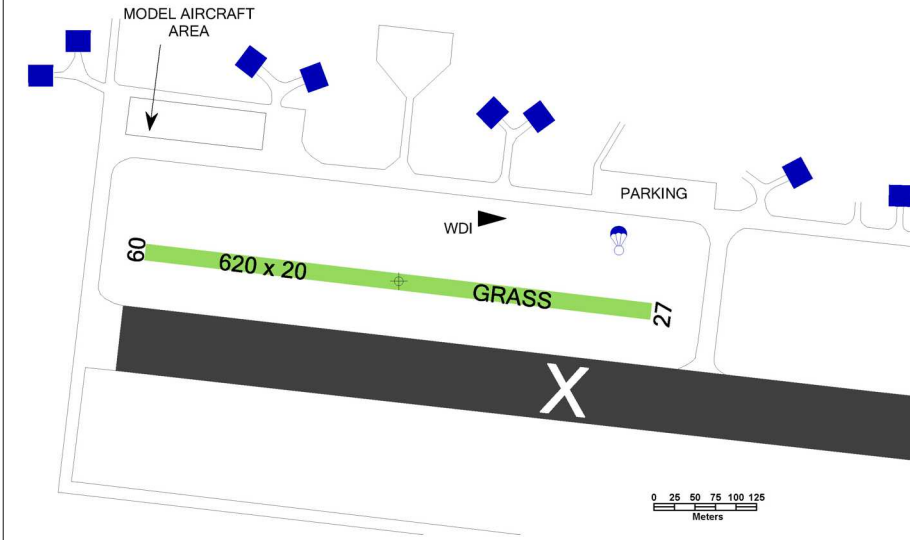

MILOVICE RADIO **130,540**

	Year-round
	BA95
	NIL
	On request
	NIL
	NIL
	NIL
	NIL

Aeroklub Milovice z.s.
Konečná 3120, 289 24 Milovice
Tomáš Nosek (deputy of the operator)
☎ +420 775 061 276, Info@aeroklub-milovice.cz