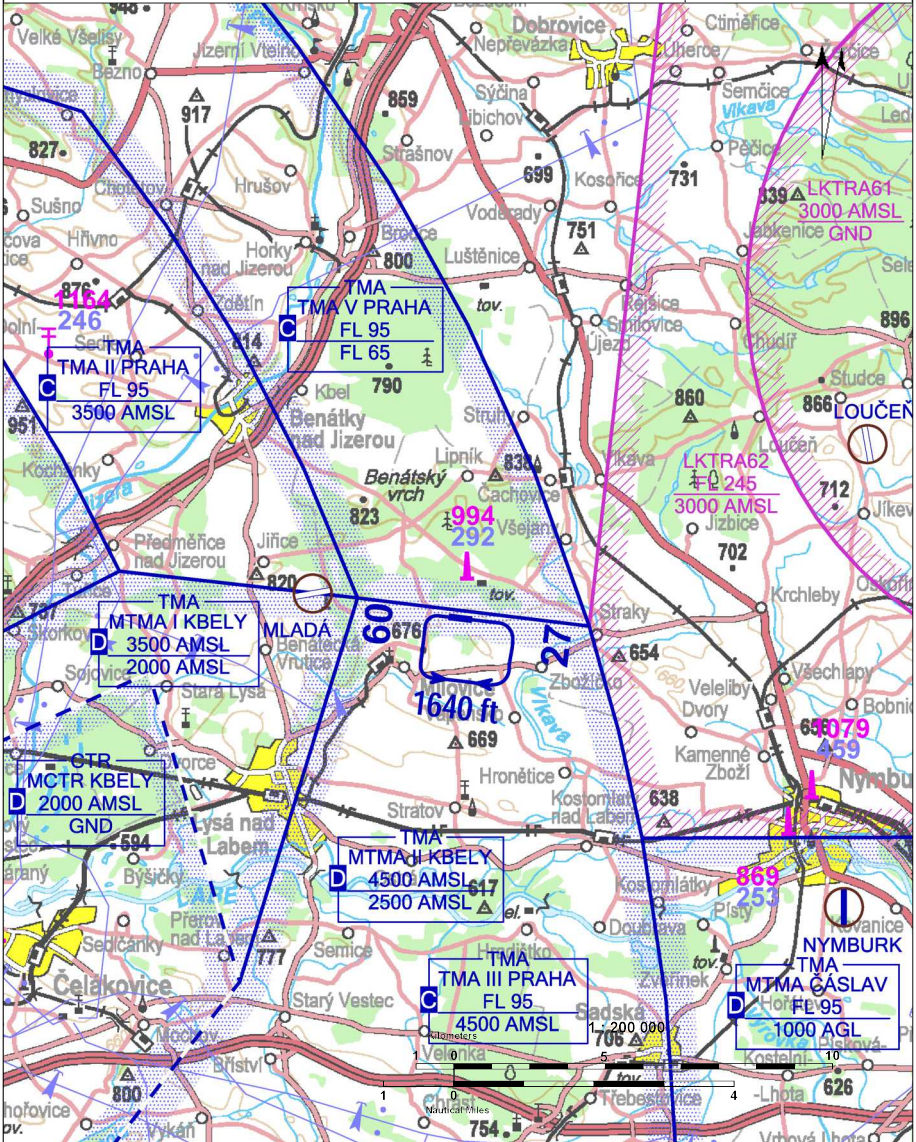

 MILOVICE RADIO 130,540	Private SLZ field	 
	ARP: 50° 14' 16" N, 14° 54' 37" E ELEV: 652 ft / 199 m	

! Do not overfly villages Straky, Milovice, Vápenso, Zbožíčko below 1000 ft / 300 m AGL. Do not overfly above the concrete RWY without agreement with Milovice Radio. Possible occurrence of turbulences in case of south or north wind.

 **MILOVICE RADIO** **130,540**

	Year-round
	BA95
	NIL
	On request
	NIL
	NIL
	NIL
	NIL

 **Aeroklub Milovice z.s.**
 Konečná 3120, 289 24 Milovice
 Tomáš Nosek (deputy of the operator)
 ☎ +420 775 061 276, Info@aeroklub-milovice.cz