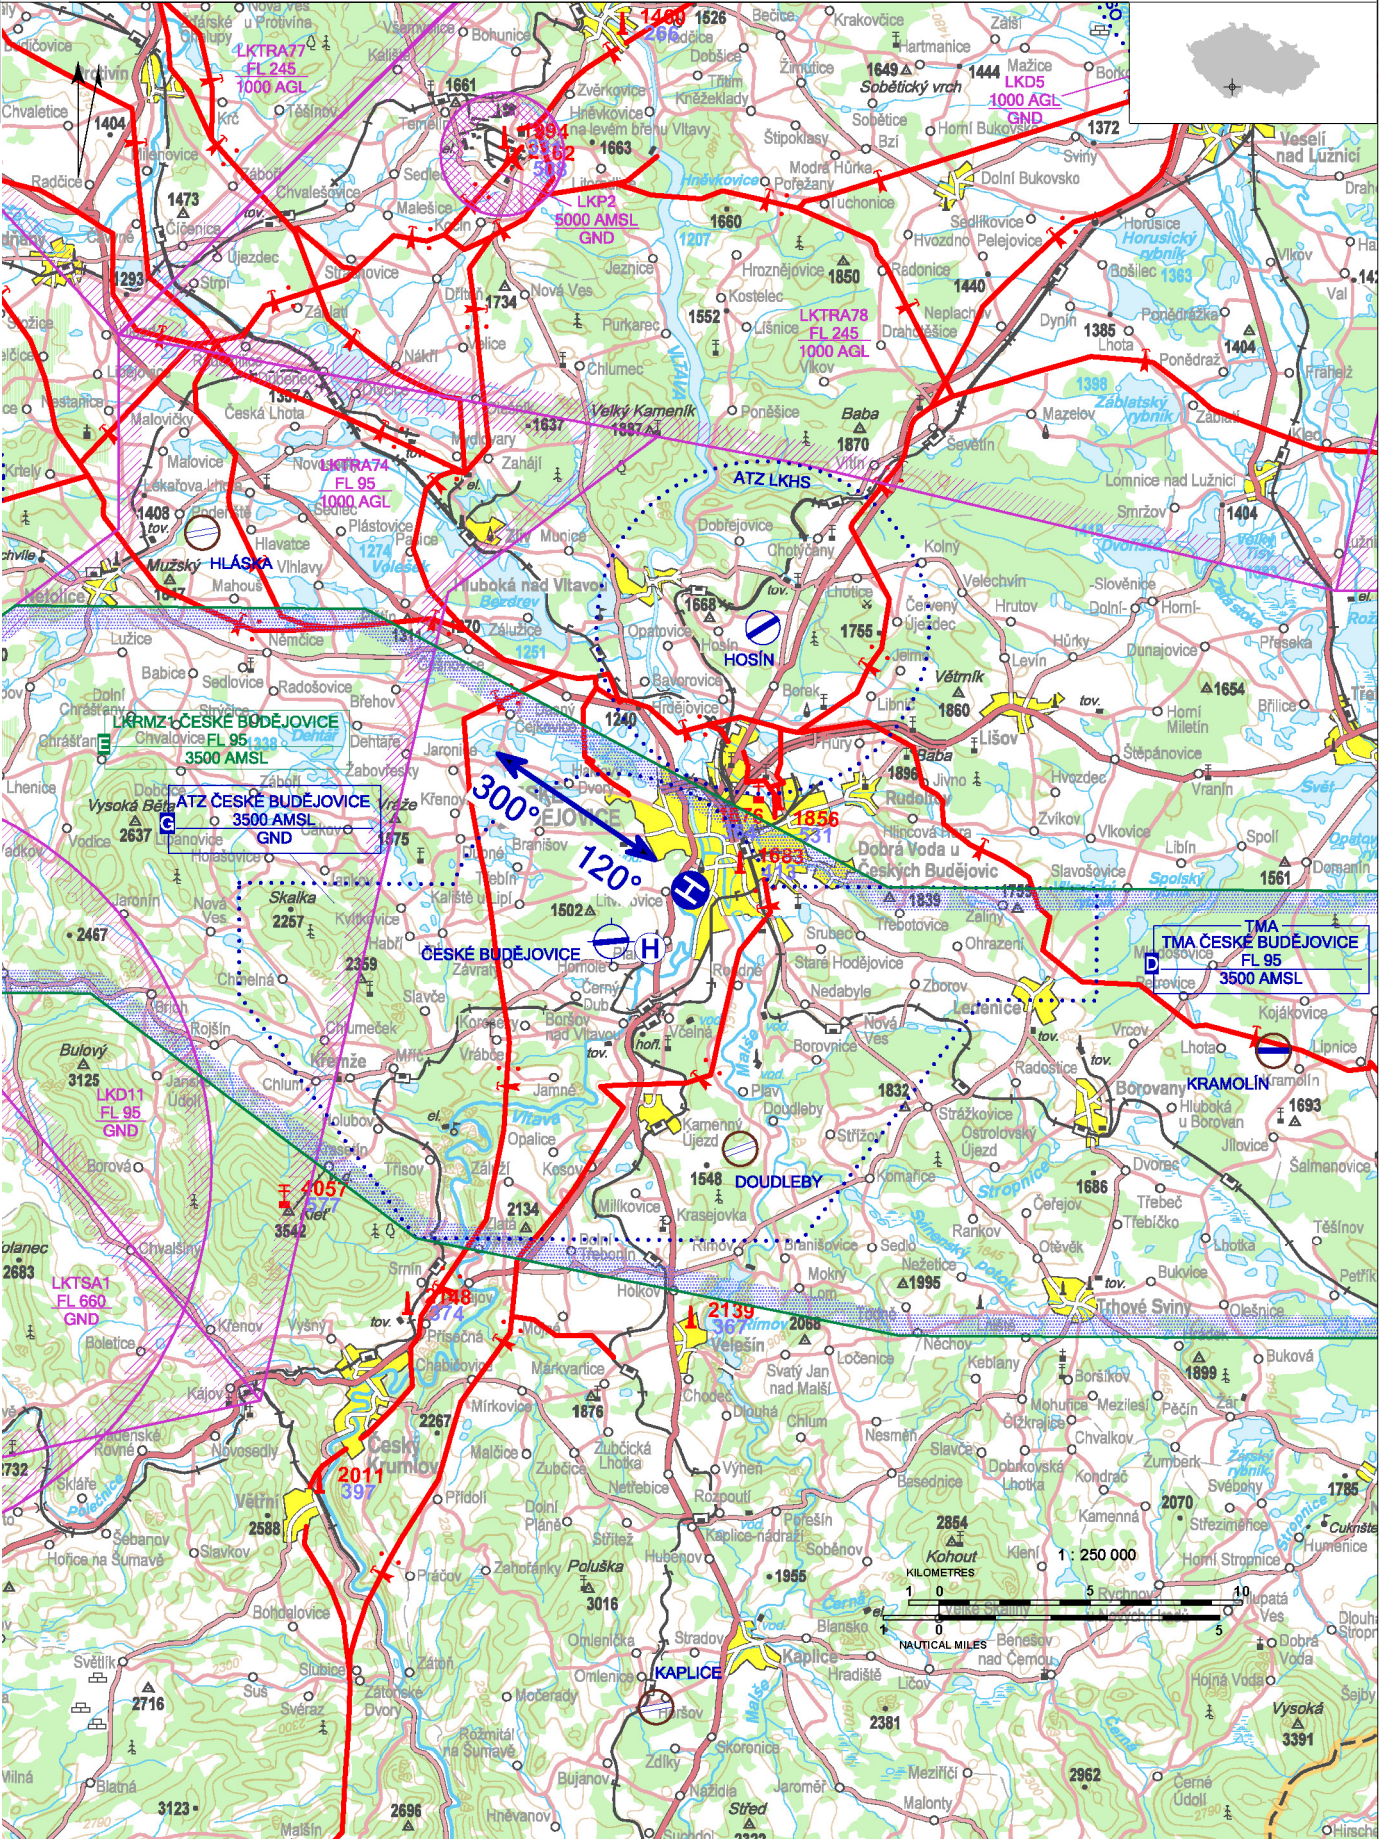

# LKCC - České Budějovice - Nemocnice

Private domestic heliport HEMS

VFR day

48 57 43,33 N, 014 27 45,54 E POS: 1,6 km SSW České Budějovice town center ELEV: 1280 ft / 390 m

! Only HEMS flights permitted.  
 For arrival/departure avoid residential, school and medical buildings.

# LKCC - České Budějovice - Nemocnice

surface-level working heliport  
 value „D“ – 17 m (limitedly 19 m)  
 FATO – circle diameter 26 m, grass  
 SA – circle diameter 44 m, grass  
 TLOF – circle diameter 10 m, bitumen, strength  
 6400 kg / 0,4 MPa

WDI (30 m SE)  
 FATO: recognition marking  
 TLOF: NIL

1	Tree	48 57 43,02 N 014 24 43,83 E	1322 ft / 403 m	NIL
---	------	------------------------------	-----------------	-----

Underlying data © ČÚZK

	Approach:	Take-offs:
VFR day	120°	300°
VFR night	NIL	NIL