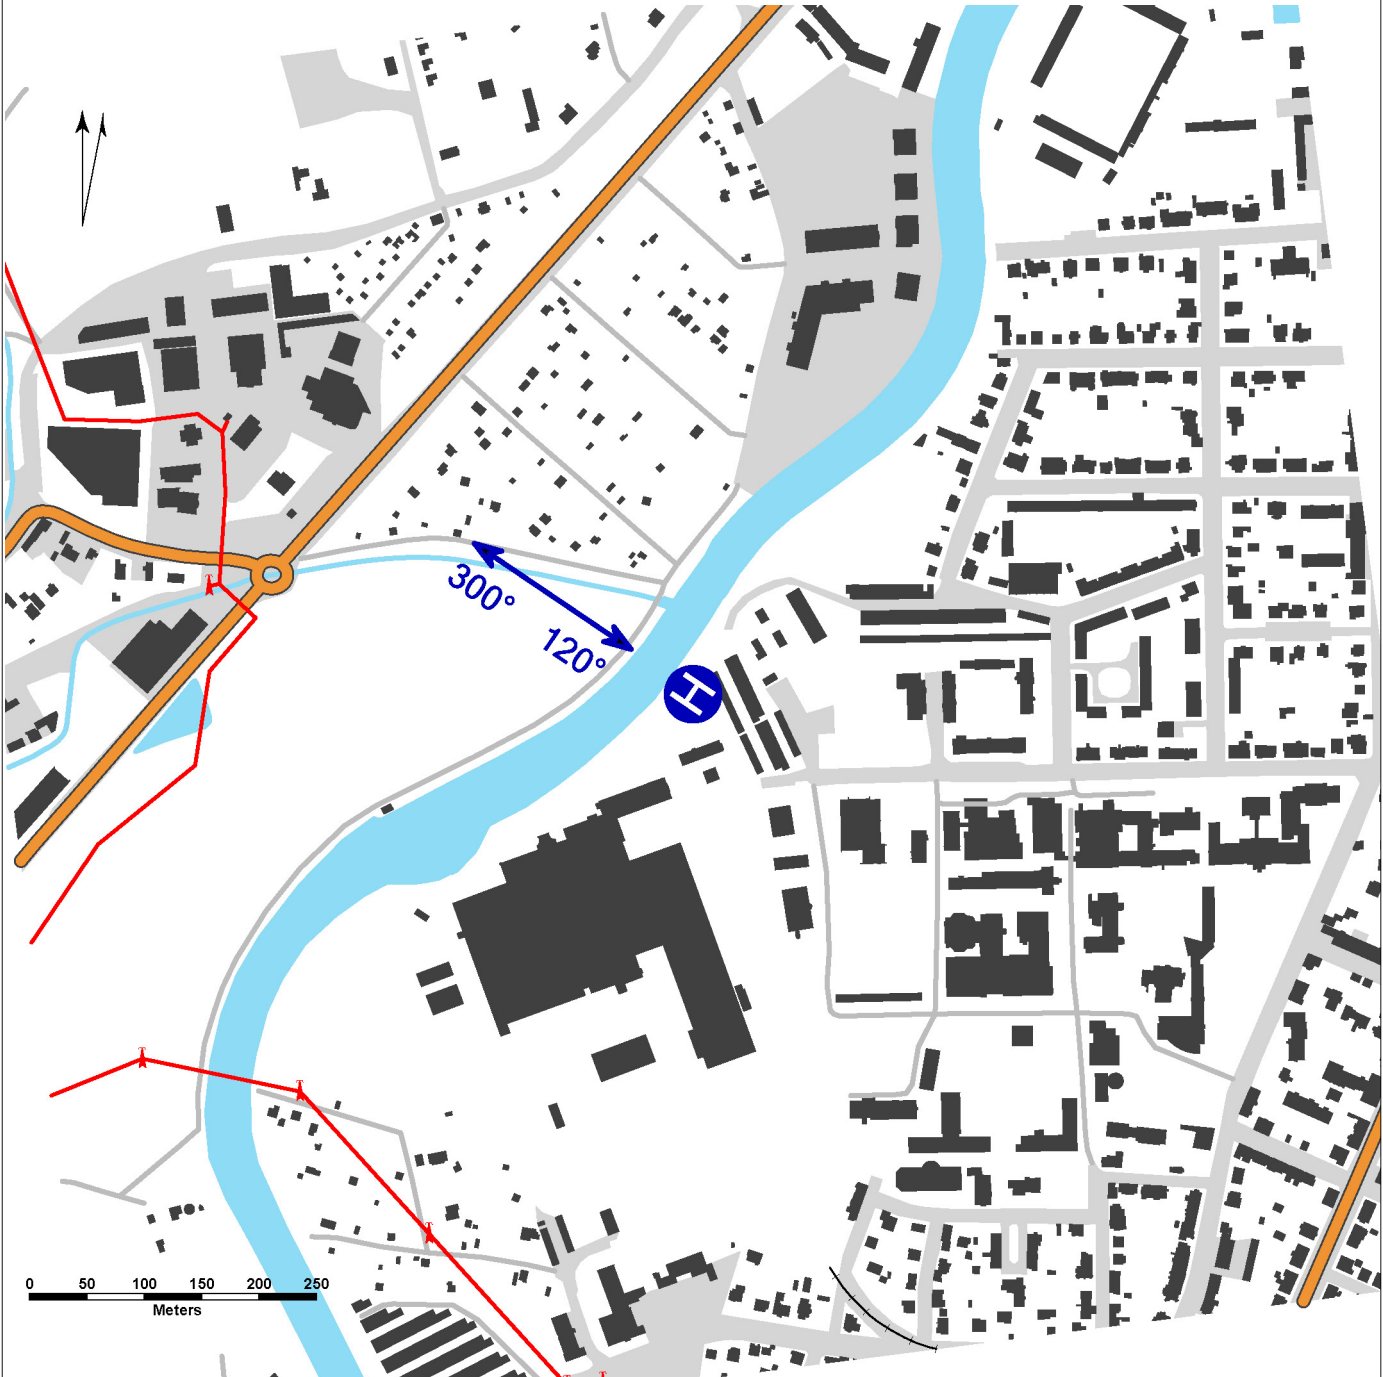

# LKCC - České Budějovice - Nemocnice

Private domestic heliport HEMS

VFR day

48 57 43,33 N, 014 27 45,54 E POS: 1,6 km SSW České Budějovice town center ELEV: 1280 ft / 390 m

! Only HEMS flights permitted.  
 For arrival/departure avoid residential, school and medical buildings.

# LKCC - České Budějovice - Nemocnice

surface-level working heliport  
 value „D“ – 17 m (limitedly 19 m)  
 FATO – circle diameter 26 m, grass  
 SA – circle diameter 44 m, grass  
 TLOF – circle diameter 10 m, bitumen, strength  
 6400 kg / 0,4 MPa

WDI (30 m SE)  
 FATO: recognition marking  
 TLOF: NIL

1	Tree	48 57 43,02 N 014 24 43,83 E	1322 ft / 403 m	NIL
---	------	------------------------------	-----------------	-----

Underlying data © ČÚZK

	Approach:	Take-offs:
VFR day	120°	300°
VFR night	NIL	NIL